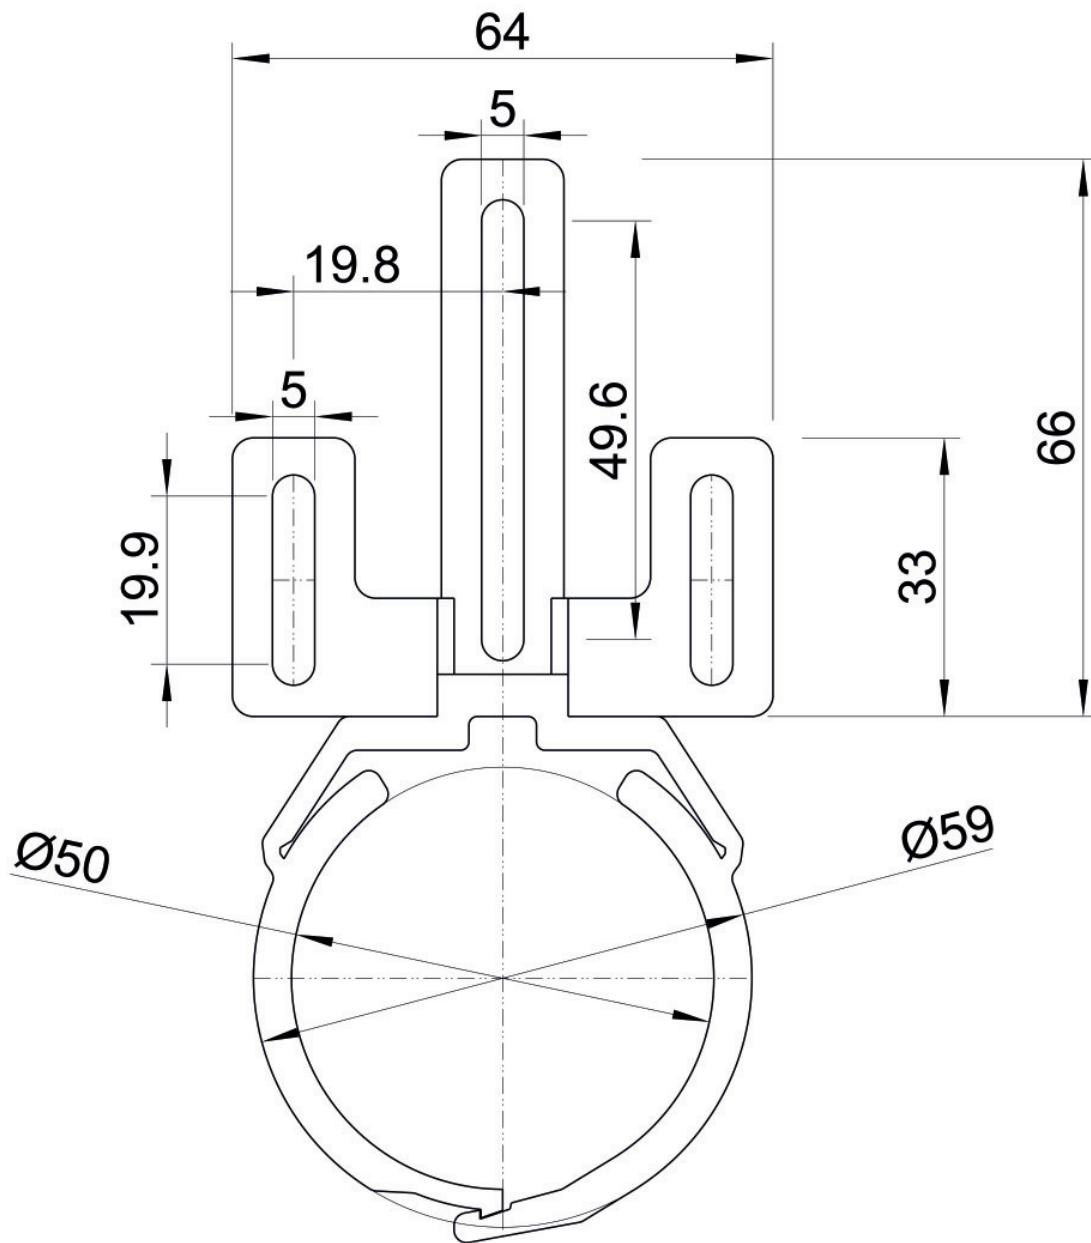

## K85SB KELIT clamp for siphon elbow DN50

2629125

### Areas of application

Plastic clamp for attaching siphon elbows.

## Product information

<b>VPE1</b>	10,00 KT1
<b>weight</b>	0,026 KGM
<b>text</b>	KELIT clamp for siphon elbow
<b>INTRNR</b>	39174000
<b>main material group</b>	KELEN
<b>material group</b>	KELEN accessories
<b>code</b>	K85SB