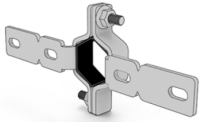

KELEN

K86H Fixing for adapter female d16-20x1/2"

2678650

Areas of application

Clamps straight and 90° female thread adapters for fastening to a surface. Protruding or recessed installation options. Cellular rubber for decoupling included. For KELOX ULTRAX, ULTRAX W, PROTEC and STEELOX - internal thread adapters d16-d20x1/2"

Specifications

Product information	
VPE1	5,00 SA1
VPE2	50,00 KT1
weight	0,112 KGM
text	Fixing for adapter female
INTRNR	73269098
main material group	KELEN
material group	KELEN accessories
code	K86H

Art. No	label
2678650	d16-20x1/2"