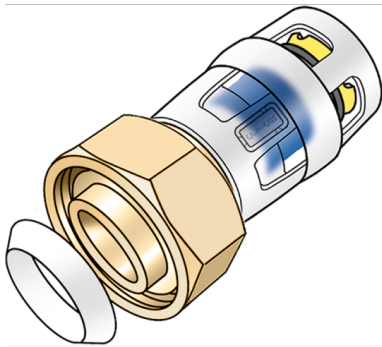

## KMP455KX KELOX-PROTEC CLIX screw fitting with female thread & wedge seal 20x1/2"

730204D02

### Areas of application

Plug-in screw fitting with female thread for connection to fittings, or threaded nipples made of dezincification-resistant brass (DZR), incl. push-on sleeve made of transparent polyamide with insertion click noise, as well as haptic and optical insertion indicator, O-rings, withdrawal barriers and protector ring as insertion locking device, incl. wedge seal

## Article information

port 1	Plug-in
port 2	Female thread cylindrical BSPT-Rp (ISO 7-1)
design	Straight

## Product information

VPE1	10,00 SA1
VPE2	170,00 KT1
weight	0,074 KGM
text	KELOX-PROTEC CLIX screw fitting with female thread & wedge seal
INTRNR	74122000
main material group	KELOX
material group	KELOX-PROtec pushfittings
code	KMP455KX