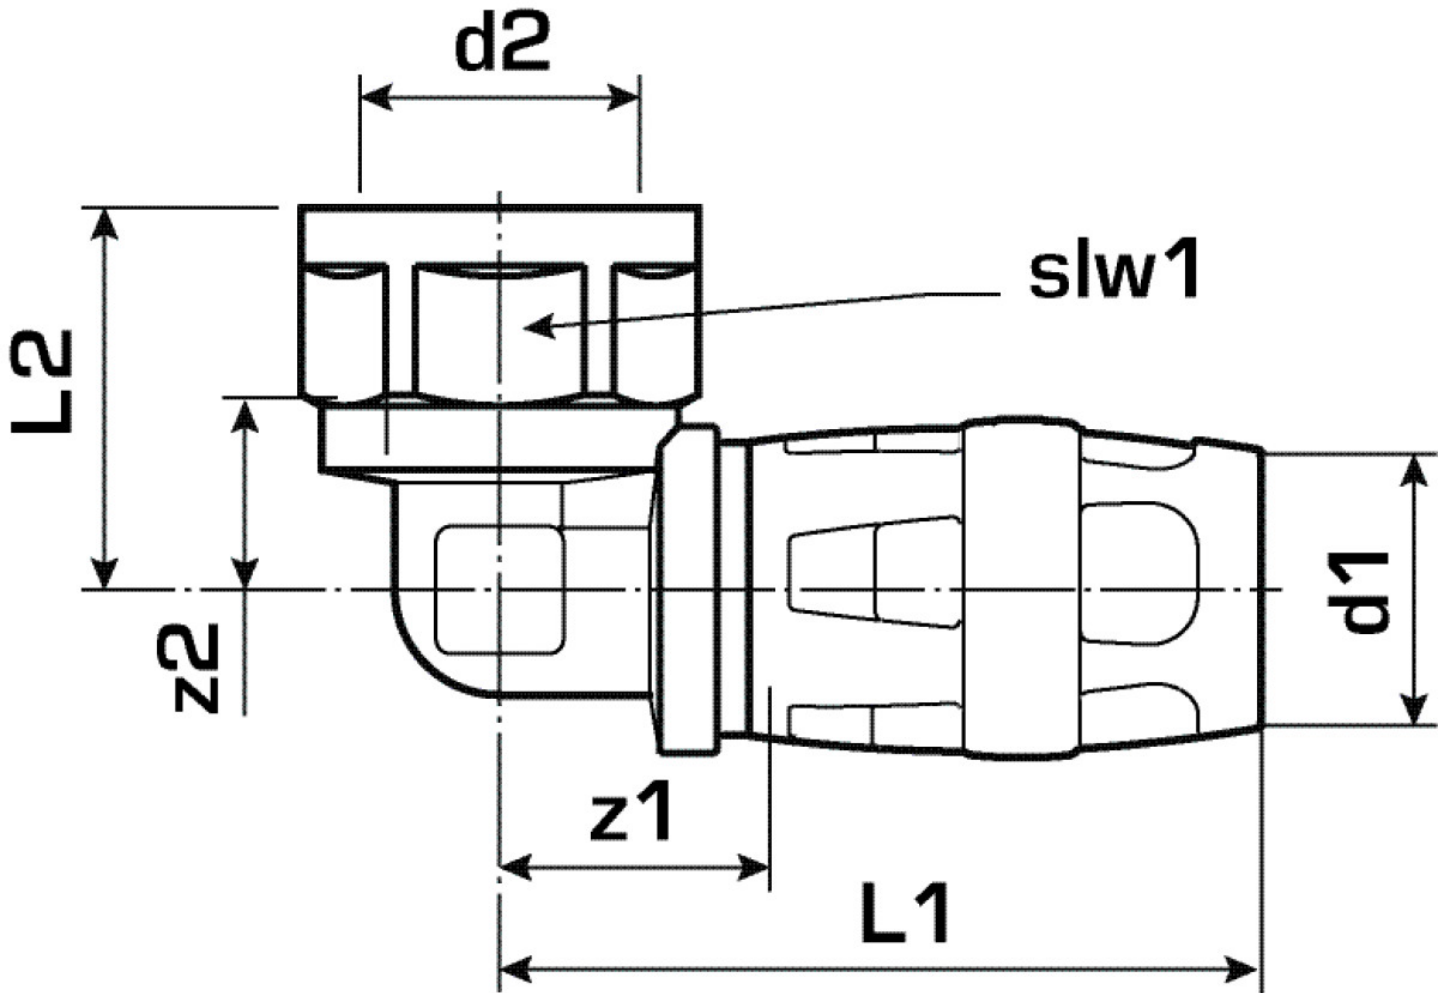

KELOX

KMP467X KELOX-PROTEC CLIX adapter elbow 90° with female thread 16x1/2"

730216B02

Areas of application

Plug-in elbow adapter with female thread, made of dezincification-resistant brass (DZR), including support sleeves with insertion click noise, as well as haptic and optical insertion indicator, O-rings, withdrawal barriers and a protector ring as an insertion locking device

DO NOT screw in any threaded pipes and cast iron fittings!

Approvals:

Specifications

Article information

port 1	Plug-in
port 2	Female thread cylindrical BSPT-Rp (ISO 7-1)
design	Knee
angle	90 °

Technical properties

maximum working pressure at 20 ° C	10 bar
------------------------------------	--------

Product information

VPE1	10,00 SA1
VPE2	140,00 KT1
weight	0,078 KGM
text	KELOX-PROTEC CLIX adapter elbow 90° with female thread
INTRNR	74122000
main material group	KELOX
material group	KELOX-PROtec pushfittings
code	KMP467X

Art. No	label	d2 Zoll	d1 mm	L1 mm	L2 mm	z1 mm	z2 mm	slw1 mm
730216B02	16x1/2"	1/2 Zoll (15)	16	50,5	29	17,5	17	24