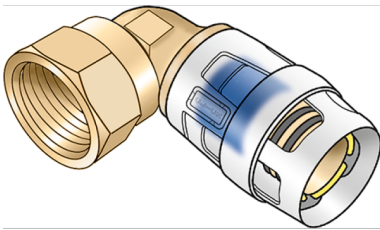

KELOX

KMP467X KELOX-PROTEC CLIX adapter elbow 90° with female thread 16x1/2"

730216B02

Areas of application

Plug-in elbow adapter with female thread, made of dezincification-resistant brass (DZR), including support sleeves with insertion click noise, as well as haptic and optical insertion indicator, O-rings, withdrawal barriers and a protector ring as an insertion locking device

DO NOT screw in any threaded pipes and cast iron fittings!

Approvals:

Specifications

Article information

port 1	Plug-in
port 2	Female thread cylindrical BSPT-Rp (ISO 7-1)
design	Knee
angle	90 °

Technical properties

maximum working pressure at 20 ° C	10 bar
------------------------------------	--------

Product information

VPE1	10,00 SA1
VPE2	140,00 KT1
weight	0,078 KGM
text	KELOX-PROTEC CLIX adapter elbow 90° with female thread
INTRNR	74122000
main material group	KELOX
material group	KELOX-PROtec pushfittings
code	KMP467X