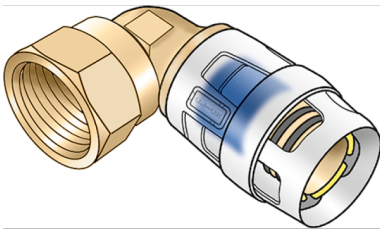

KELOX

KMP467X KELOX-PROTEC CLIX adapter elbow 90° with female thread 20x1/2"

730216D02

Areas of application

Plug-in adapter elbow with female thread, made of dezincification-resistant brass (DZR), incl. push-on sleeve made of transparent polyamide with insertion click noise, as well as haptic and optical insertion indicator, O-rings, withdrawal barriers and protector ring as an insertion locking device
DO NOT screw in any threaded pipes and cast iron fittings!

Approvals:

Specifications

Article information

port 1	Plug-in
port 2	Female thread cylindrical BSPT-Rp (ISO 7-1)
design	Knee
angle	90 °

Technical properties

maximum working pressure at 20 ° C	10 bar
------------------------------------	--------

Product information

VPE1	10,00 SA1
VPE2	120,00 KT1
weight	0,084 KGM
text	KELOX-PROTEC CLIX adapter elbow 90° with female thread
INTRNR	74122000
main material group	KELOX
material group	KELOX-PROtec pushfittings
code	KMP467X