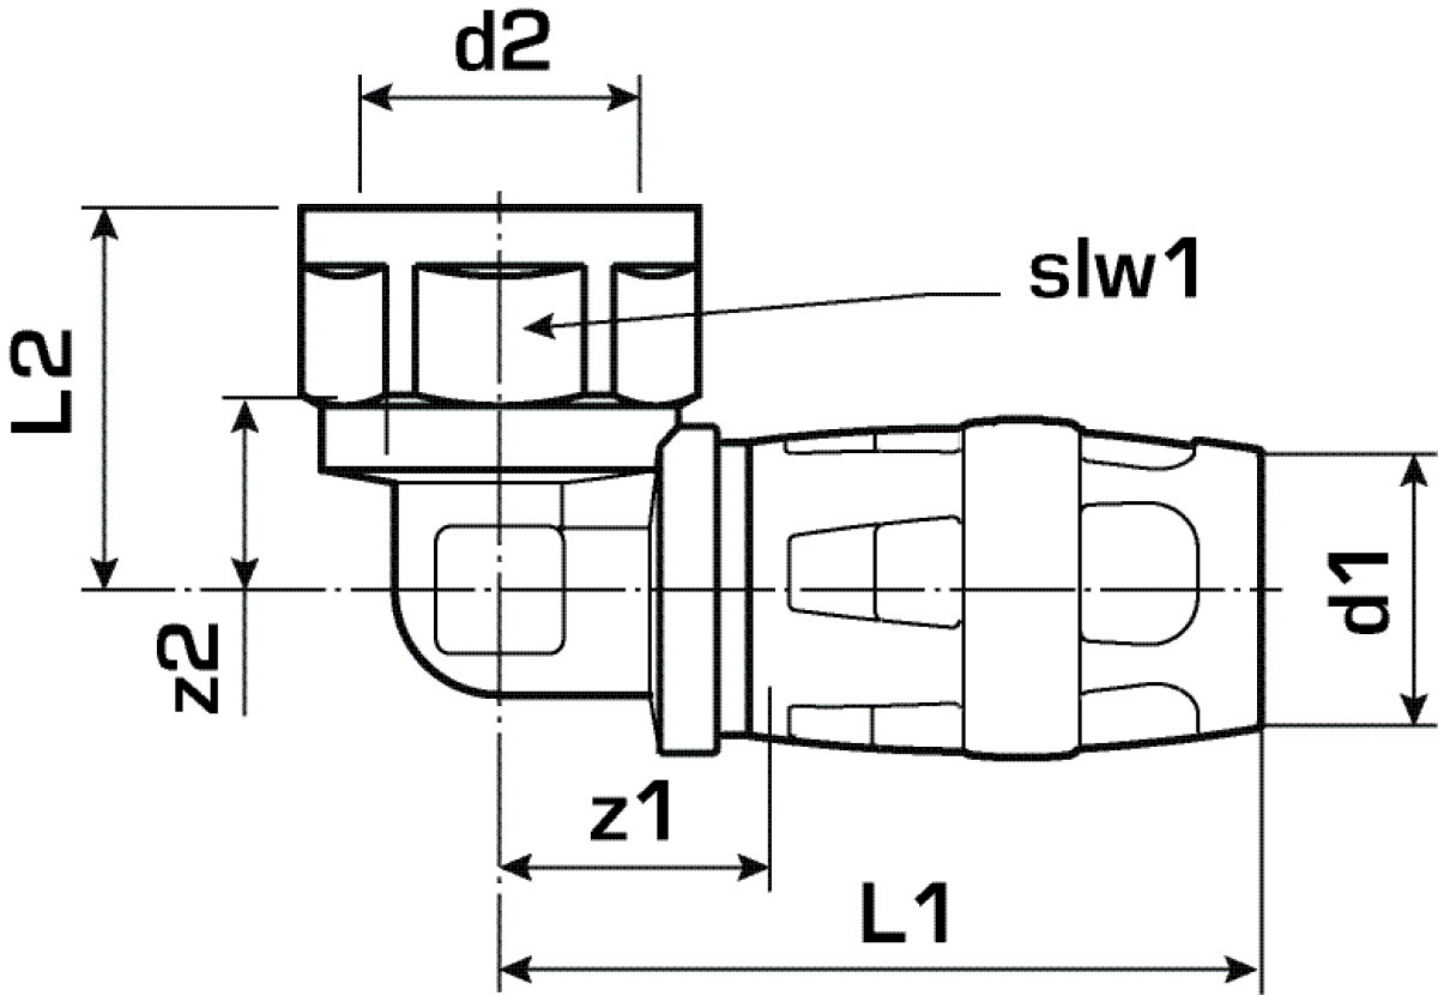

KELOX

KMP467X KELOX-PROTEC CLIX adapter elbow 90° with female thread 20x1/2"

730216D02

Areas of application

Plug-in elbow adapter with female thread, made of dezincification-resistant brass (DZR), including support sleeves with insertion click noise, as well as haptic and optical insertion indicator, O-rings, withdrawal barriers and a protector ring as an insertion locking device

DO NOT screw in any threaded pipes and cast iron fittings!

Approvals:

Specifications

Article information

port 1	Plug-in
port 2	Female thread cylindrical BSPT-Rp (ISO 7-1)
design	Knee
angle	90 °

Technical properties

maximum working pressure at 20 ° C	10 bar
------------------------------------	--------

Product information

VPE1	10,00 SA1
VPE2	120,00 KT1
weight	0,084 KGM
text	KELOX-PROTEC CLIX adapter elbow 90° with female thread
INTRNR	74122000
main material group	KELOX
material group	KELOX-PROtec pushfittings
code	KMP467X

Art. No	label	d2 Zoll	d1 mm	L1 mm	L2 mm	z1 mm	z2 mm	slw1 mm
730216D02	20x1/2"	1/2 Zoll (15)	20	51	29	18	18	24