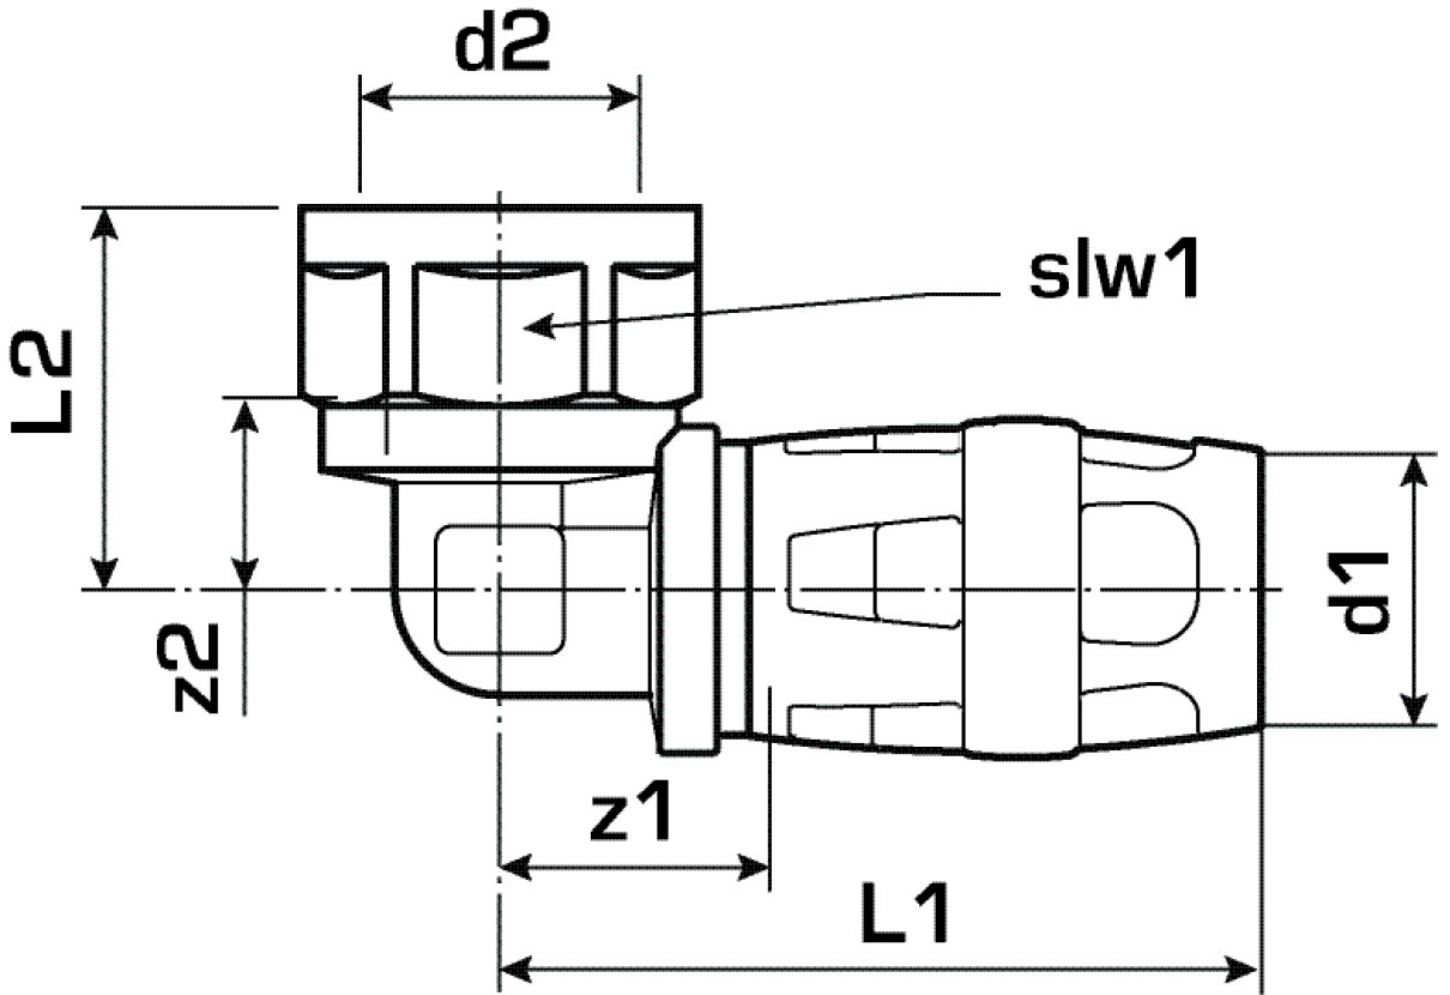

KELOX

KMP467X KELOX-PROTEC CLIX adapter elbow 90° with female thread 20x1/2"

730216D02

Areas of application

Plug-in adapter elbow with female thread, made of dezincification-resistant brass (DZR), incl. push-on sleeve made of transparent polyamide with insertion click noise, as well as haptic and optical insertion indicator, O-rings, withdrawal barriers and protector ring as an insertion locking device
DO NOT screw in any threaded pipes and cast iron fittings!

Approvals:

Specifications

Article information

port 1	Plug-in
port 2	Female thread cylindrical BSPT-Rp (ISO 7-1)
design	Knee
angle	90 °

Technical properties

maximum working pressure at 20 ° C	10 bar
------------------------------------	--------

Product information

VPE1	10,00 SA1
VPE2	120,00 KT1
weight	0,084 KGM
text	KELOX-PROTEC CLIX adapter elbow 90° with female thread
INTRNR	74122000
main material group	KELOX
material group	KELOX-PROtec pushfittings
code	KMP467X

Art. No	label	d2 Zoll	d1 mm	L1 mm	L2 mm	z1 mm	z2 mm	slw1 mm
730216D02	20x1/2"	1/2 Zoll (15)	20	51	26	18	13	24