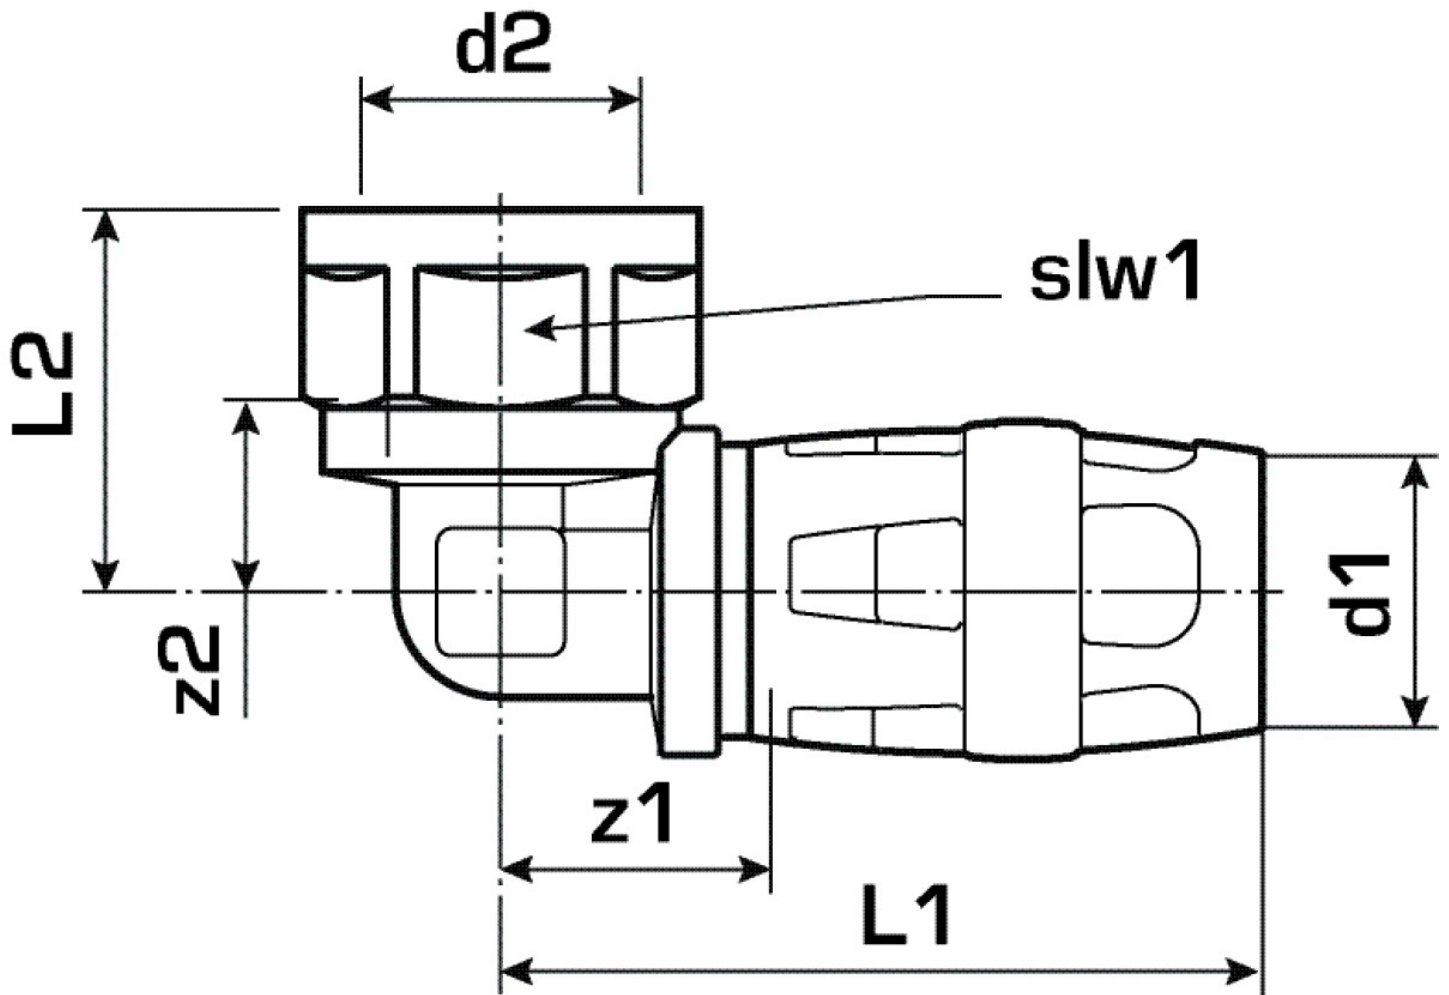

KELOX

KMP467X KELOX-PROTEC CLIX adapter elbow 90° with female thread 20x3/4"

730216D04

Areas of application

Plug-in elbow adapter with female thread, made of dezincification-resistant brass (DZR), including support sleeves with insertion click noise, as well as haptic and optical insertion indicator, O-rings, withdrawal barriers and a protector ring as an insertion locking device

DO NOT screw in any threaded pipes and cast iron fittings!

Approvals:

Specifications

Article information

port 1	Plug-in
port 2	Female thread cylindrical BSPT-Rp (ISO 7-1)
design	Knee
angle	90 °

Technical properties

maximum working pressure at 20 ° C	10 bar
------------------------------------	--------

Product information

VPE1	10,00 SA1
VPE2	100,00 KT1
weight	0,138 KGM
text	KELOX-PROTEC CLIX adapter elbow 90° with female thread
INTRNR	74122000
main material group	KELOX
material group	KELOX-PROtec pushfittings
code	KMP467X

Art. No	label	d2 Zoll	d1 mm	L1 mm	L2 mm	z1 mm	z2 mm	slw1 mm
730216D04	20x3/4"	3/4 Zoll (20)	20	54	34,5	21	17	30