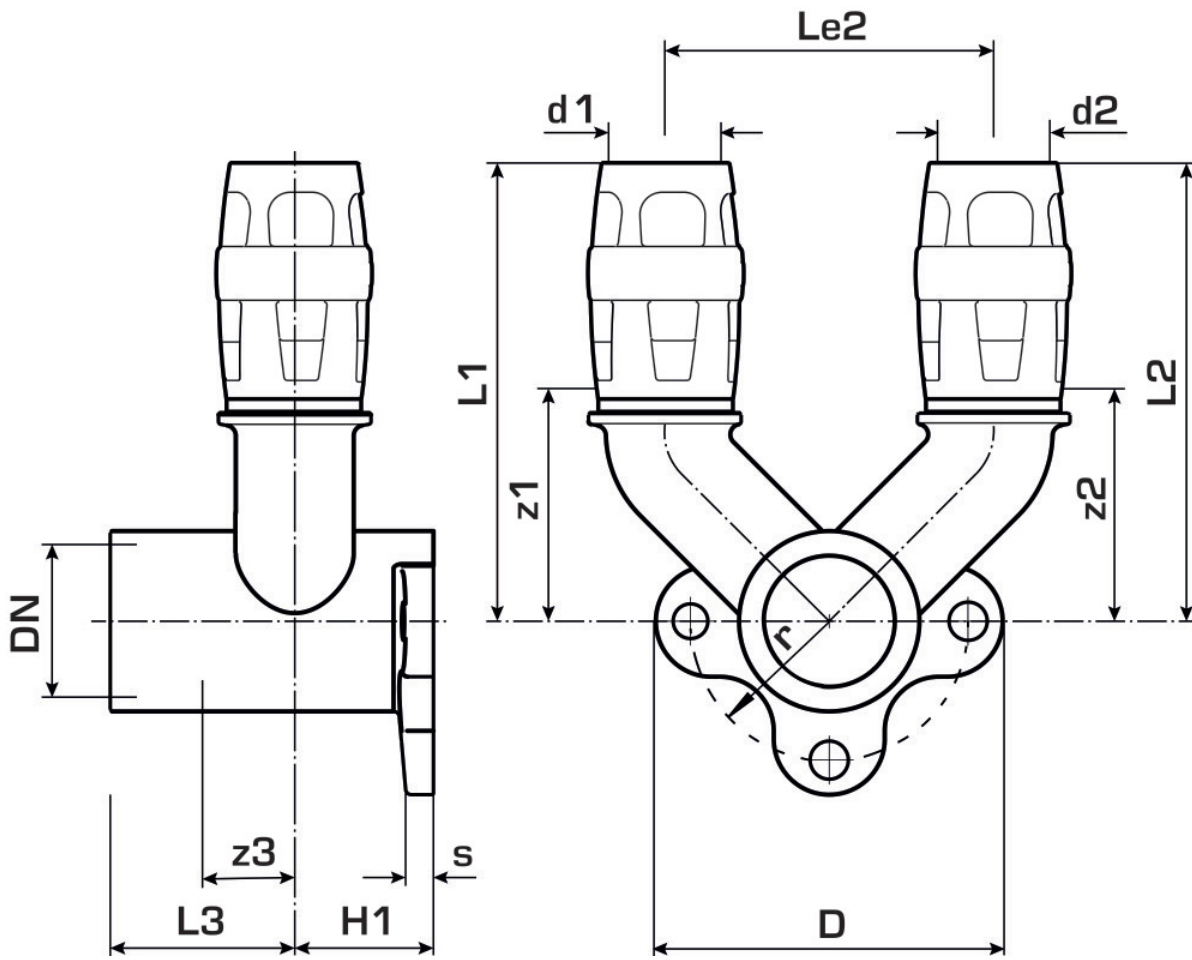

KELOX

KMP477X KELOX-PROTEC CLIX double U wall bracket fitting with female thread 16x1/2"

730254B2B

Areas of application

Double U wall bracket fitting with female thread, made of dezincification-resistant (DZR) brass, incl. push-on sleeve made of transparent polyamide with insertion click noise, as well as haptic and optical insertion indicator, O-rings, withdrawal barriers and a protector ring as an insertion locking device

Overall height:

1/2" - 46 mm

DO NOT screw in threaded pipes and cast iron fittings!

Approvals:

Specifications

Article information

port 1	Plug-in
design	Continuously right-angled

Technical properties

maximum working pressure at 20 ° C	10 bar
------------------------------------	--------

Product information

VPE1	10,00 SA1
VPE2	50,00 KT1
weight	0,246 KGM
text	KELOX-PROTEC CLIX double U wall bracket fitting with female thread
INTRNR	74122000
main material group	KELOX
material group	KELOX-PROtec pushfittings
code	KMP477X

Art. No	label	d1 mm	L1 mm	L2 mm	L3 mm	z1 mm	z2 mm	z3 mm
730254B2B	16x1/2"	16	66	26	27	34	9	9