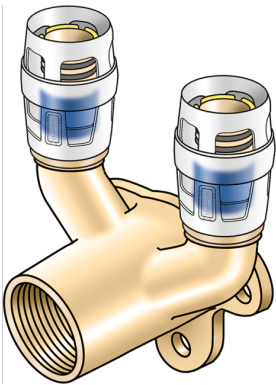

KELOX

KMP477X KELOX-PROTEC CLIX double U wall bracket fitting with female thread 16x1/2"

730254B2B

Areas of application

Double U wall bracket fitting with female thread, made of dezincification-resistant (DZR) brass, incl. push-on sleeve made of transparent polyamide with insertion click noise, as well as haptic and optical insertion indicator, O-rings, withdrawal barriers and a protector ring as an insertion locking device

Overall height:

1/2" - 46 mm

DO NOT screw in threaded pipes and cast iron fittings!

Approvals:

Specifications

Article information

port 1	Plug-in
design	Continuously right-angled

Technical properties

maximum working pressure at 20 ° C	10 bar
------------------------------------	--------

Product information

VPE1	10,00 SA1
VPE2	50,00 KT1
weight	0,246 KGM
text	KELOX-PROTEC CLIX double U wall bracket fitting with female thread
INTRNR	74122000
main material group	KELOX
material group	KELOX-PROtec pushfittings
code	KMP477X