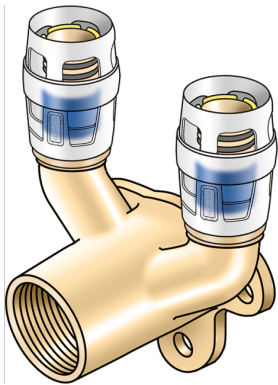

KELOX

KMP477X KELOX-PROTEC CLIX double U wall bracket fitting with female thread 20x1/2"

730254D2D

Areas of application

Double U wall bracket fitting with female thread, made of dezincification-resistant (DZR) brass, including support sleeves with insertion click noise, as well as haptic and optical insertion indicator, O-rings, withdrawal barriers and a protector ring as an insertion locking device

Overall height: 1/2" - 46 mm

DO NOT screw in threaded pipes and cast iron fittings!

Approvals:

Specifications

Article information

port 1	Plug-in
design	Continuously right-angled

Technical properties

maximum working pressure at 20 ° C	10 bar
------------------------------------	--------

Product information

VPE1	10,00 SA1
VPE2	40,00 KT1
weight	0,262 KGM
text	KELOX-PROTEC CLIX double U wall bracket fitting with female thread
INTRNR	74122000
main material group	KELOX
material group	KELOX-PROtec pushfittings
code	KMP477X