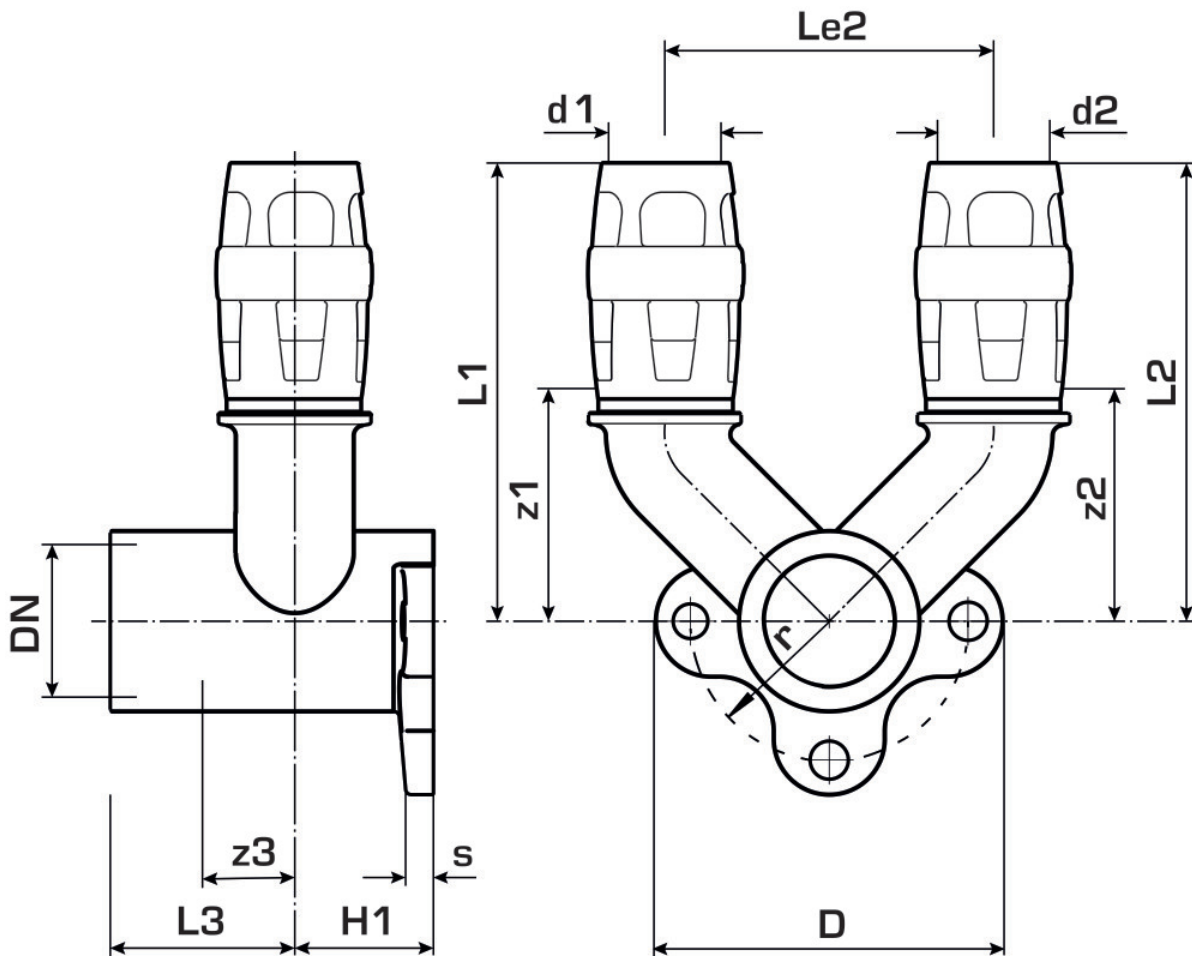

Art. No	label	d1 mm	L1 mm	L2 mm	L3 mm	z1 mm	z2 mm	z3 mm
730254D2D	20x1/2"	20	68	26	27	34	10	9