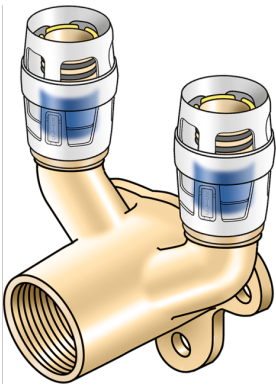

KELOX

KMP477X KELOX-PROTEC CLIX double U wall bracket fitting with female thread 25x1/2"

730254E2E

Areas of application

Double U wall bracket fitting with female thread, made of dezincification-resistant (DZR) brass, incl. push-on sleeve made of transparent polyamide with insertion click noise, as well as haptic and optical insertion indicator, O-rings, withdrawal barriers and a protector ring as an insertion locking device

Overall height:

1/2" - 46 mm

DO NOT screw in threaded pipes and cast iron fittings!

Approvals:

Specifications

Article information

port 1	Plug-in
design	Continuously right-angled

Technical properties

maximum working pressure at 20 ° C	10 bar
------------------------------------	--------

Product information

VPE1	4,00 SA1
VPE2	32,00 KT1
weight	0,348 KGM
text	KELOX-PROTEC CLIX double U wall bracket fitting with female thread
INTRNR	74122000
main material group	KELOX
material group	KELOX-PROtec pushfittings
code	KMP477X