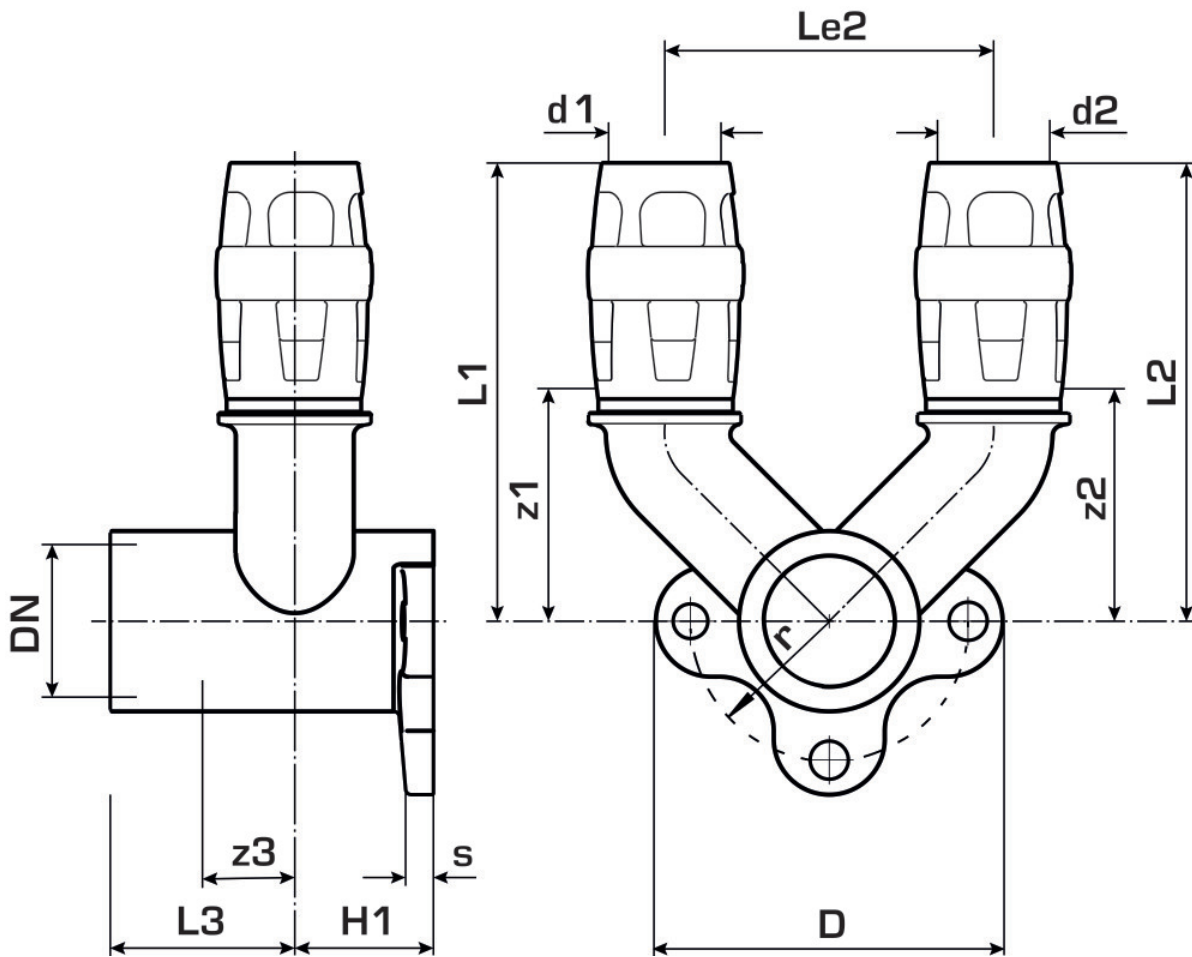

KELOX

KMP477X KELOX-PROTEC CLIX double U wall bracket fitting with female thread 25x1/2"

730254E2E

Areas of application

Double U wall bracket fitting with female thread, made of dezincification-resistant (DZR) brass, incl. push-on sleeve made of transparent polyamide with insertion click noise, as well as haptic and optical insertion indicator, O-rings, withdrawal barriers and a protector ring as an insertion locking device

Overall height:

1/2" - 46 mm

DO NOT screw in threaded pipes and cast iron fittings!

Approvals:

Specifications

Article information

port 1	Plug-in
design	Continuously right-angled

Technical properties

maximum working pressure at 20 ° C	10 bar
------------------------------------	--------

Product information

VPE1	4,00 SA1
VPE2	32,00 KT1
weight	0,348 KGM
text	KELOX-PROTEC CLIX double U wall bracket fitting with female thread
INTRNR	74122000
main material group	KELOX
material group	KELOX-PROtec pushfittings
code	KMP477X

Art. No	label	d1 mm	L1 mm	L2 mm	L3 mm	z1 mm	z2 mm	z3 mm
730254E2E	25x1/2"	25	86	27	27	44	11	30