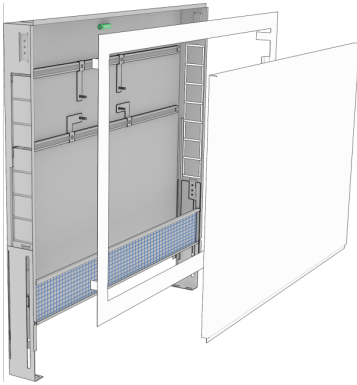

# KELOX<sub>FB</sub>

KM576 KELOX flush-mounted manifold cabinet  
with metal cover 1-4 L: 550mm SET

90032001

## Areas of application

?Galvanised universal sheet metal cabinet (1mm), can be connected from below or at the side, height-adjustable feet with special length up to 32cm raised floor, plaster trim element below cabinet, including plaster net and plaster protection for inside the cabinet protruding on the plaster trim element, including manifold brackets, galvanised lockable front doors and frame, powder-coated. Space for straight or 90° connection sets KM593E. Number of manifold outlets matched to KMU590E, KMP590E, KMP590Z and KMP590D FB stainless steel manifolds!

Colour: white (RAL 9016)

Cabinet depth: 75mm

Installation height: 630mm above finished floor

**KE KELIT GmbH**

A 4020 Linz, Ignaz-Mayer-Straße 17, Austria, Europe

**PHONE** +43 (0) 50 779 **E-MAIL** [office@kekelit.com](mailto:office@kekelit.com)