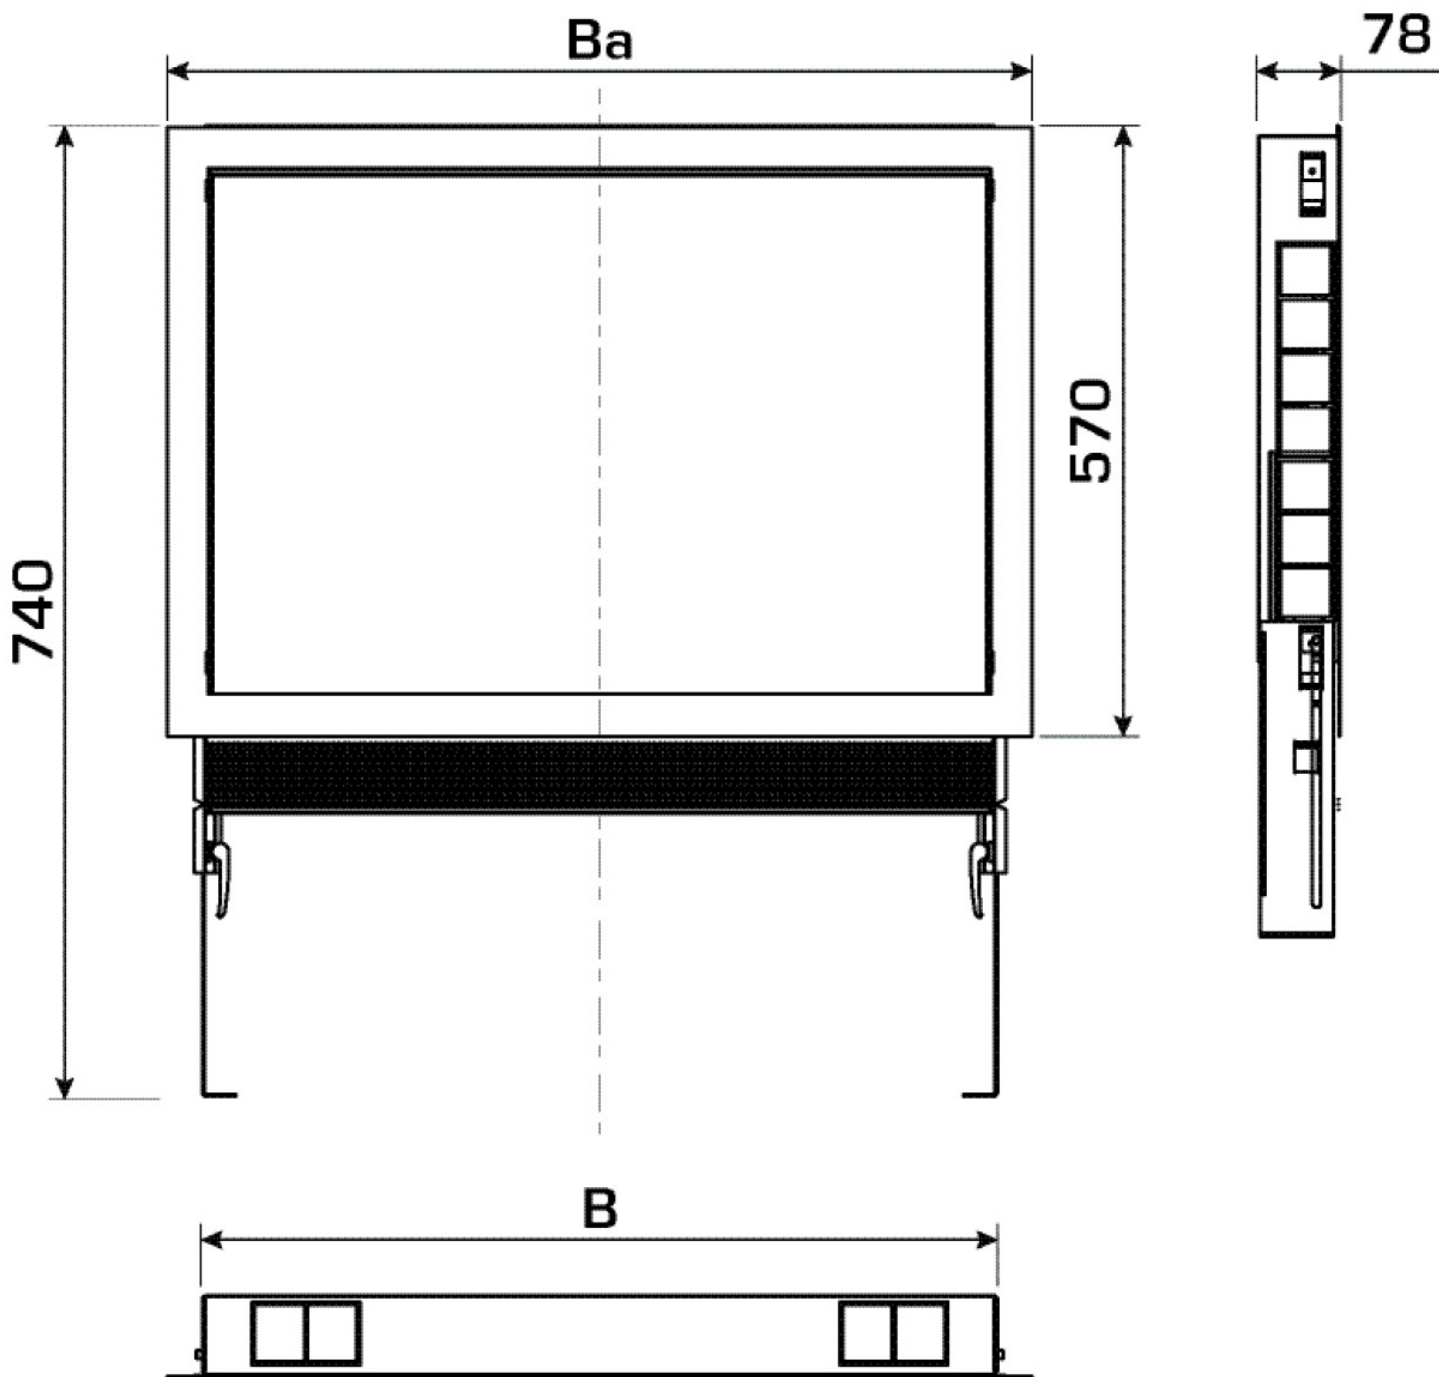

# KELOX<sub>FB</sub>

KM576 KELOX flush-mounted manifold cabinet  
with metal cover 1-4 L: 550mm SET

90032001

## Areas of application

?Galvanised universal sheet metal cabinet (1mm), can be connected from below or at the side, height-adjustable feet with special length up to 32cm raised floor, plaster trim element below cabinet, including plaster net and plaster protection for inside the cabinet protruding on the plaster trim element, including manifold brackets, galvanised lockable front doors and frame, powder-coated. Space for straight or 90° connection sets KM593E. Number of manifold outlets matched to KMU590E, KMP590E, KMP590Z and KMP590D FB stainless steel manifolds!

Colour: white (RAL 9016)

Cabinet depth: 75mm

Installation height: 630mm above finished floor

**KE KELIT GmbH**

A 4020 Linz, Ignaz-Mayer-Straße 17, Austria, Europe

**PHONE** +43 (0) 50 779 **E-MAIL** [office@kekelit.com](mailto:office@kekelit.com)

## Product information

**VPE1** 1,00 KT1

**VPE2** 40,00 PAL

**weight** 9,700 KGM

**text** KELOX flush-mounted manifold cabinet with metal cover

**INTRNR** 84818099

**code** KM576

Art. No	label	t mm
90032001	1-4 L: 550mm SET	78