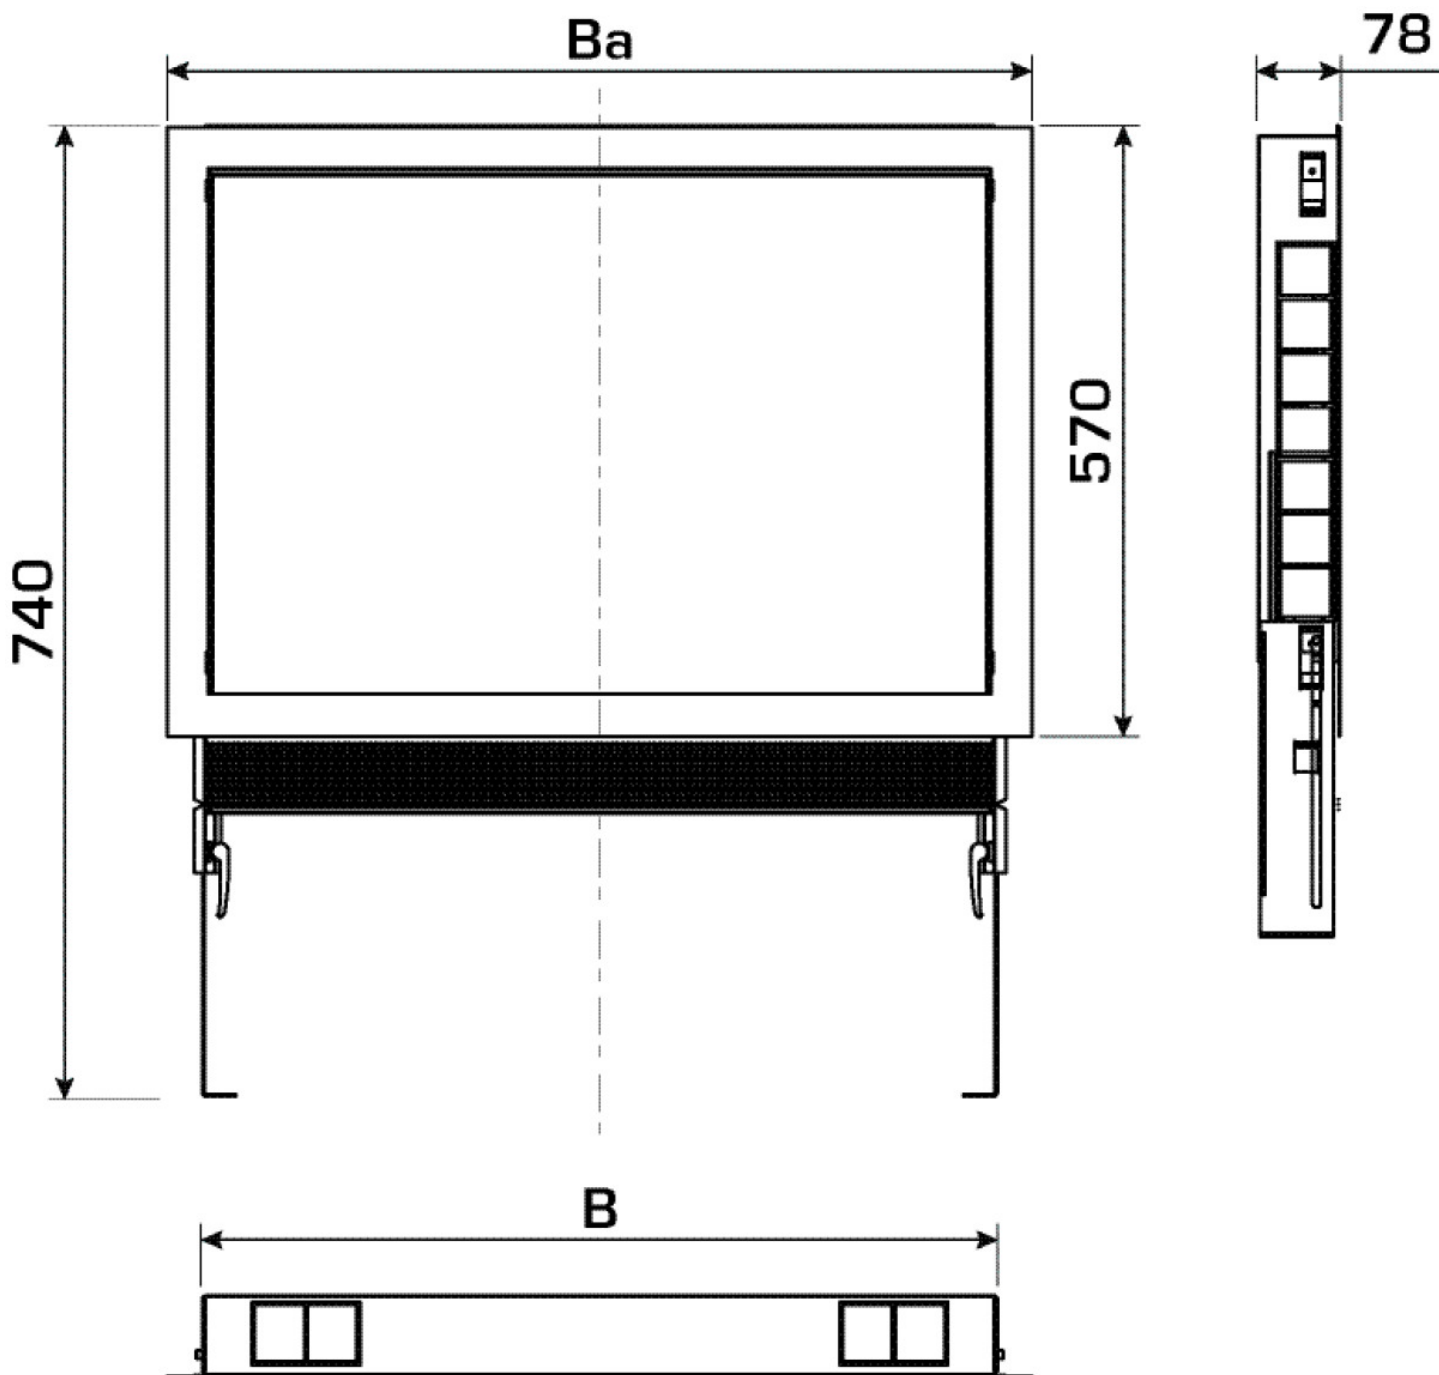

KELOX^{FB}

KM576 KELOX flush-mounted manifold cabinet
with metal cover 5-8 L: 750mm SET

90033001

Areas of application

?Galvanised universal sheet metal cabinet (1mm), can be connected from below or at the side, height-adjustable feet with special length up to 32cm raised floor, plaster trim element below cabinet, including plaster net and plaster protection for inside the cabinet protruding on the plaster trim element, including manifold brackets, galvanised lockable front doors and frame, powder-coated. Space for straight or 90° connection sets KM593E. Number of manifold outlets matched to KMU590E, KMP590E, KMP590Z and KMP590D FB stainless steel manifolds!

Colour: white (RAL 9016)

Cabinet depth: 75mm

Installation height: 630mm above finished floor

KE KELIT GmbH

A 4020 Linz, Ignaz-Mayer-Straße 17, Austria, Europe

PHONE +43 (0) 50 779 **E-MAIL** office@kekelit.com

www.kekelit.com

Specifications

Article information

colour 9016

Product information

VPE1 1,00 KT1

VPE2 40,00 PAL

weight 12,200 KGM

text KELOX flush-mounted manifold cabinet with metal cover

INTRNR 84818099

code KM576

Art. No	label	t mm
90033001	5-8 L: 750mm SET	78