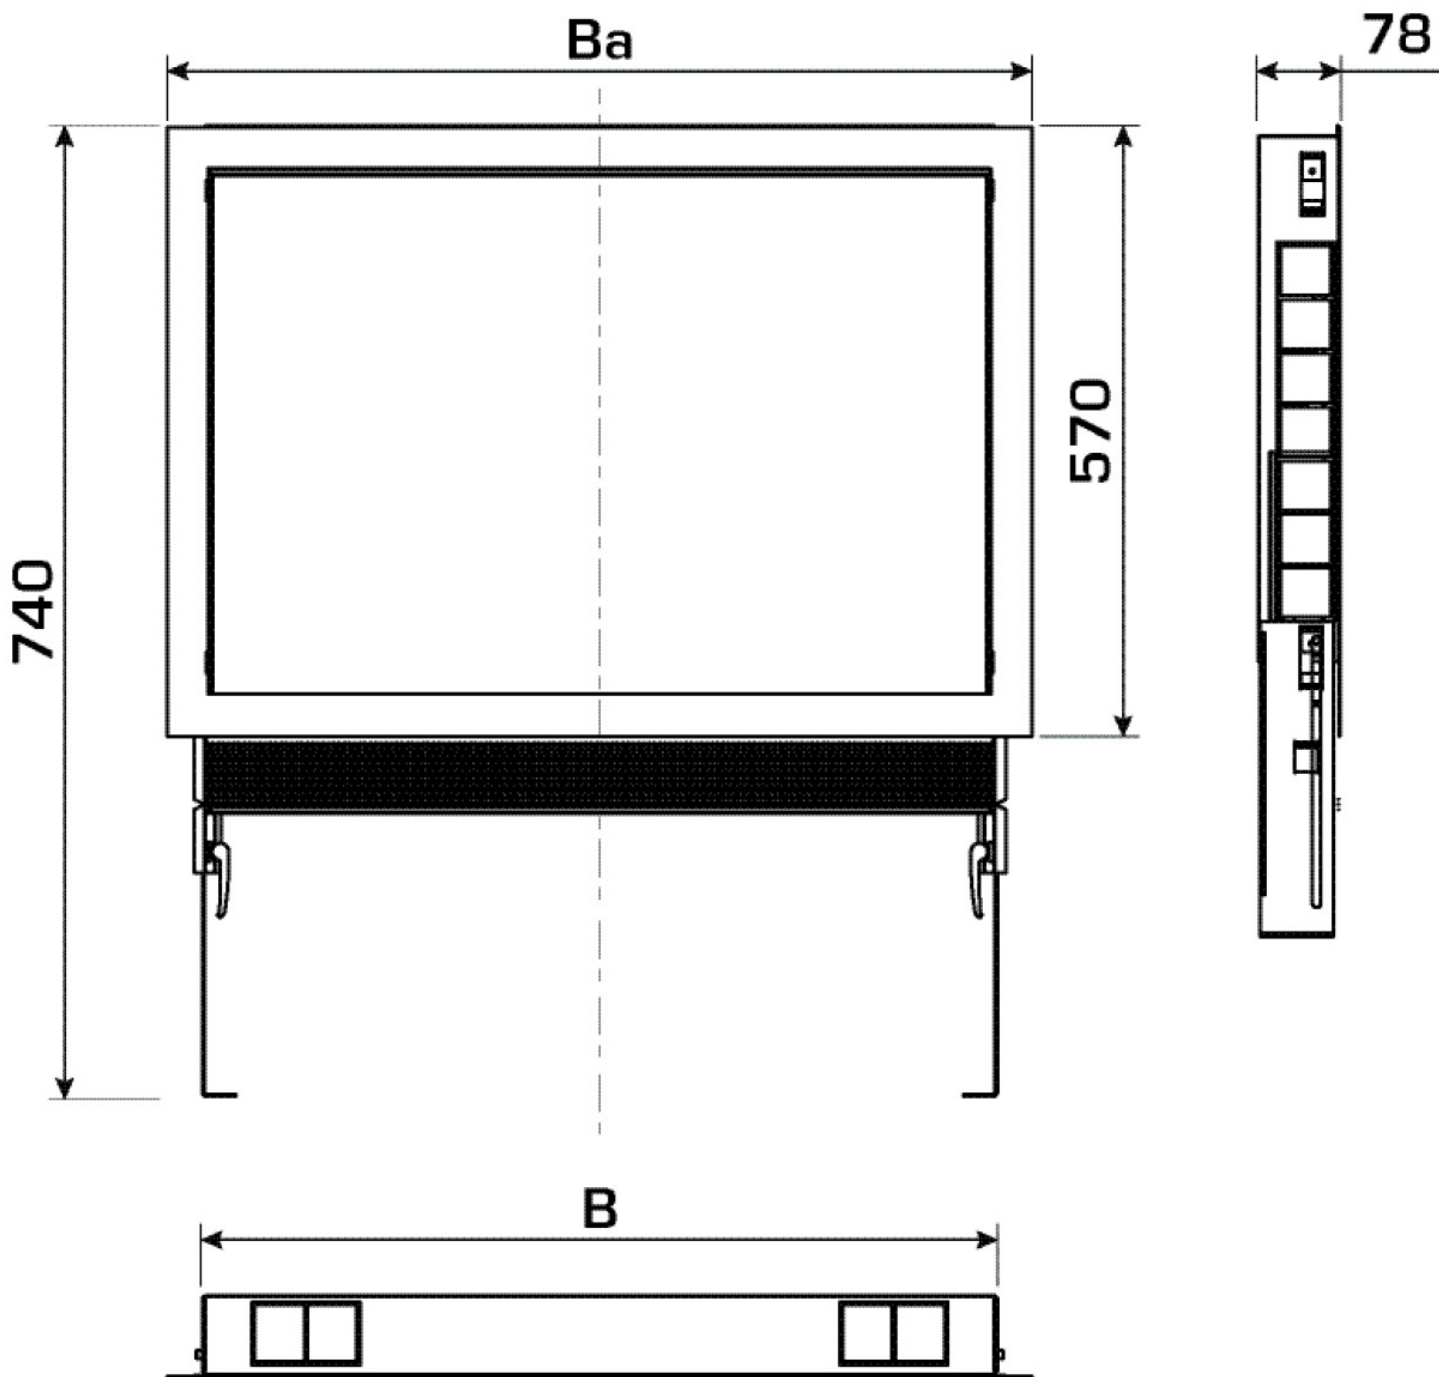

KELOX^{FB}

KM576 KELOX flush-mounted manifold cabinet
with metal cover 13-15 L: 1350mm SET

90035001

Areas of application

?Galvanised universal sheet metal cabinet (1mm), can be connected from below or at the side, height-adjustable feet with special length up to 32cm raised floor, plaster trim element below cabinet, including plaster net and plaster protection for inside the cabinet protruding on the plaster trim element, including manifold brackets, galvanised lockable front doors and frame, powder-coated. Space for straight or 90° connection sets KM593E. Number of manifold outlets matched to KMU590E, KMP590E, KMP590Z and KMP590D FB stainless steel manifolds!

Colour: white (RAL 9016)

Cabinet depth: 75mm

Installation height: 630mm above finished floor

KE KELIT GmbH

A 4020 Linz, Ignaz-Mayer-Straße 17, Austria, Europe

PHONE +43 (0) 50 779 **E-MAIL** office@kekelit.com

www.kekelit.com

Specifications

Article information

colour 9016

Product information

VPE1 1,00 KT1

VPE2 20,00 PAL

weight 19,700 KGM

text KELOX flush-mounted manifold cabinet with metal cover

INTRNR 84818099

code KM576

Art. No	label	t mm
90035001	13-15 L: 1350mm SET	78