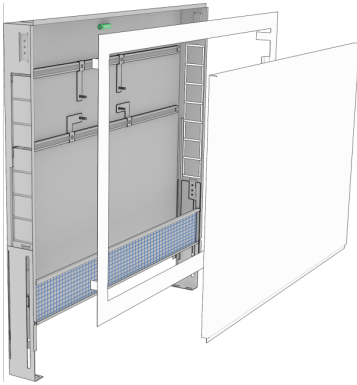

KELOX^{FB}

KM576 KELOX flush-mounted manifold cabinet
with metal cover 13-15 L: 1350mm SET

90035001

Areas of application

?Galvanised universal sheet metal cabinet (1mm), can be connected from below or at the side, height-adjustable feet with special length up to 32cm raised floor, plaster trim element below cabinet, including plaster net and plaster protection for inside the cabinet protruding on the plaster trim element, including manifold brackets, galvanised lockable front doors and frame, powder-coated. Space for straight or 90° connection sets KM593E. Number of manifold outlets matched to KMU590E, KMP590E, KMP590Z and KMP590D FB stainless steel manifolds!

Colour: white (RAL 9016)

Cabinet depth: 75mm

Installation height: 630mm above finished floor

KE KELIT GmbH

A 4020 Linz, Ignaz-Mayer-Straße 17, Austria, Europe

PHONE +43 (0) 50 779 **E-MAIL** office@kekelit.com

text KELOX flush-mounted manifold cabinet with metal cover

INTRNR 84818099

code KM576

Art. No	label	t mm
90035001	13-15 L: 1350mm SET	78