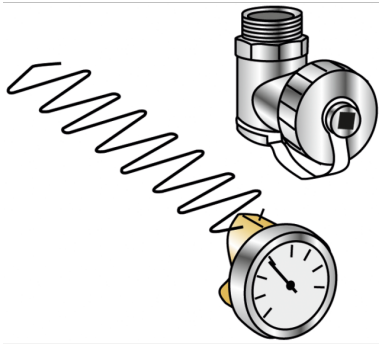

KELOX_{FB}

KM592E KELOX accessories for manifold manfld.
Return line, double, 3/8"

9000008

Areas of application

KFE tap 3/8" Elbow 90° as spare part for KM590E, KMP590M

KFE tap 1/2", Elbow 90° as spare part for KM580E, KU590 and KC590

feed line screw-in double nipple 3/8"

feed line thermostat valve 3/8"

return line screw-in double nipple 3/8"

return line water flow meter 0.5-2.5 l/min 3/8"

contact thermometer d35 mm to 80°C as spare part for KM580E, KM590E and KMP590M

Art. No	label
9000008	manfld. Return line, double, 3/8"