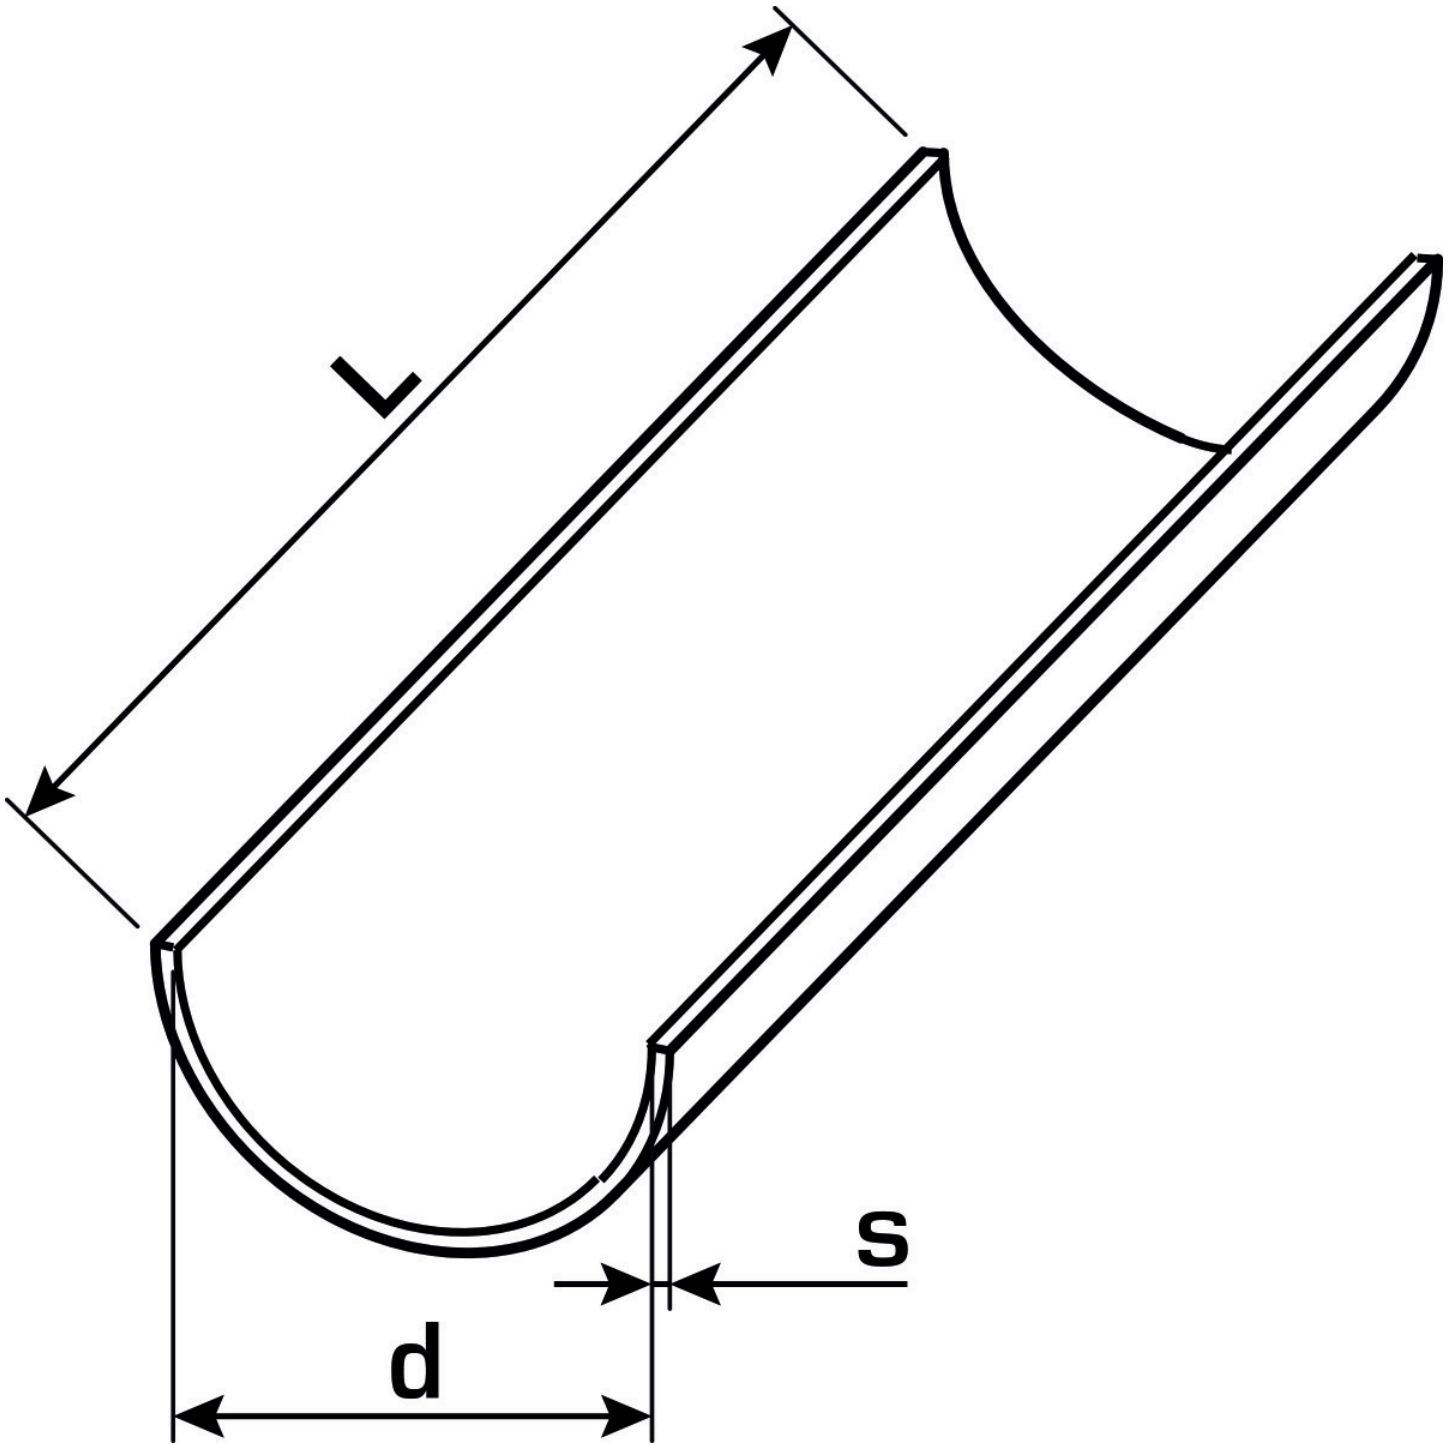

KELEN PP-RCT

K88 KELIT pipe channel 20 - 3m

2670303

Areas of application

Pipe channel made of galvanised sheet steel,

Sizes d16, 20, 25, 32, 40, 50 and 63mm (with 3m length) self-clamping on pipe.

Length indicated by the designation.

KE KELIT GmbH

A 4020 Linz, Ignaz-Mayer-Straße 17, Austria, Europe

PHONE +43 (0) 50 779 **E-MAIL** office@kekelit.com

www.kekelit.com

Specifications

Product information

| | |
|---------------------|--------------------|
| VPE1 | 60,00 BND |
| weight | 0,220 KGM |
| text | KELIT pipe channel |
| INTRNR | 72123000 |
| main material group | KELEN |
| material group | KELEN accessories |
| code | K88 |

| Art. No | label |
|---------|---------|
| 2670303 | 20 - 3m |