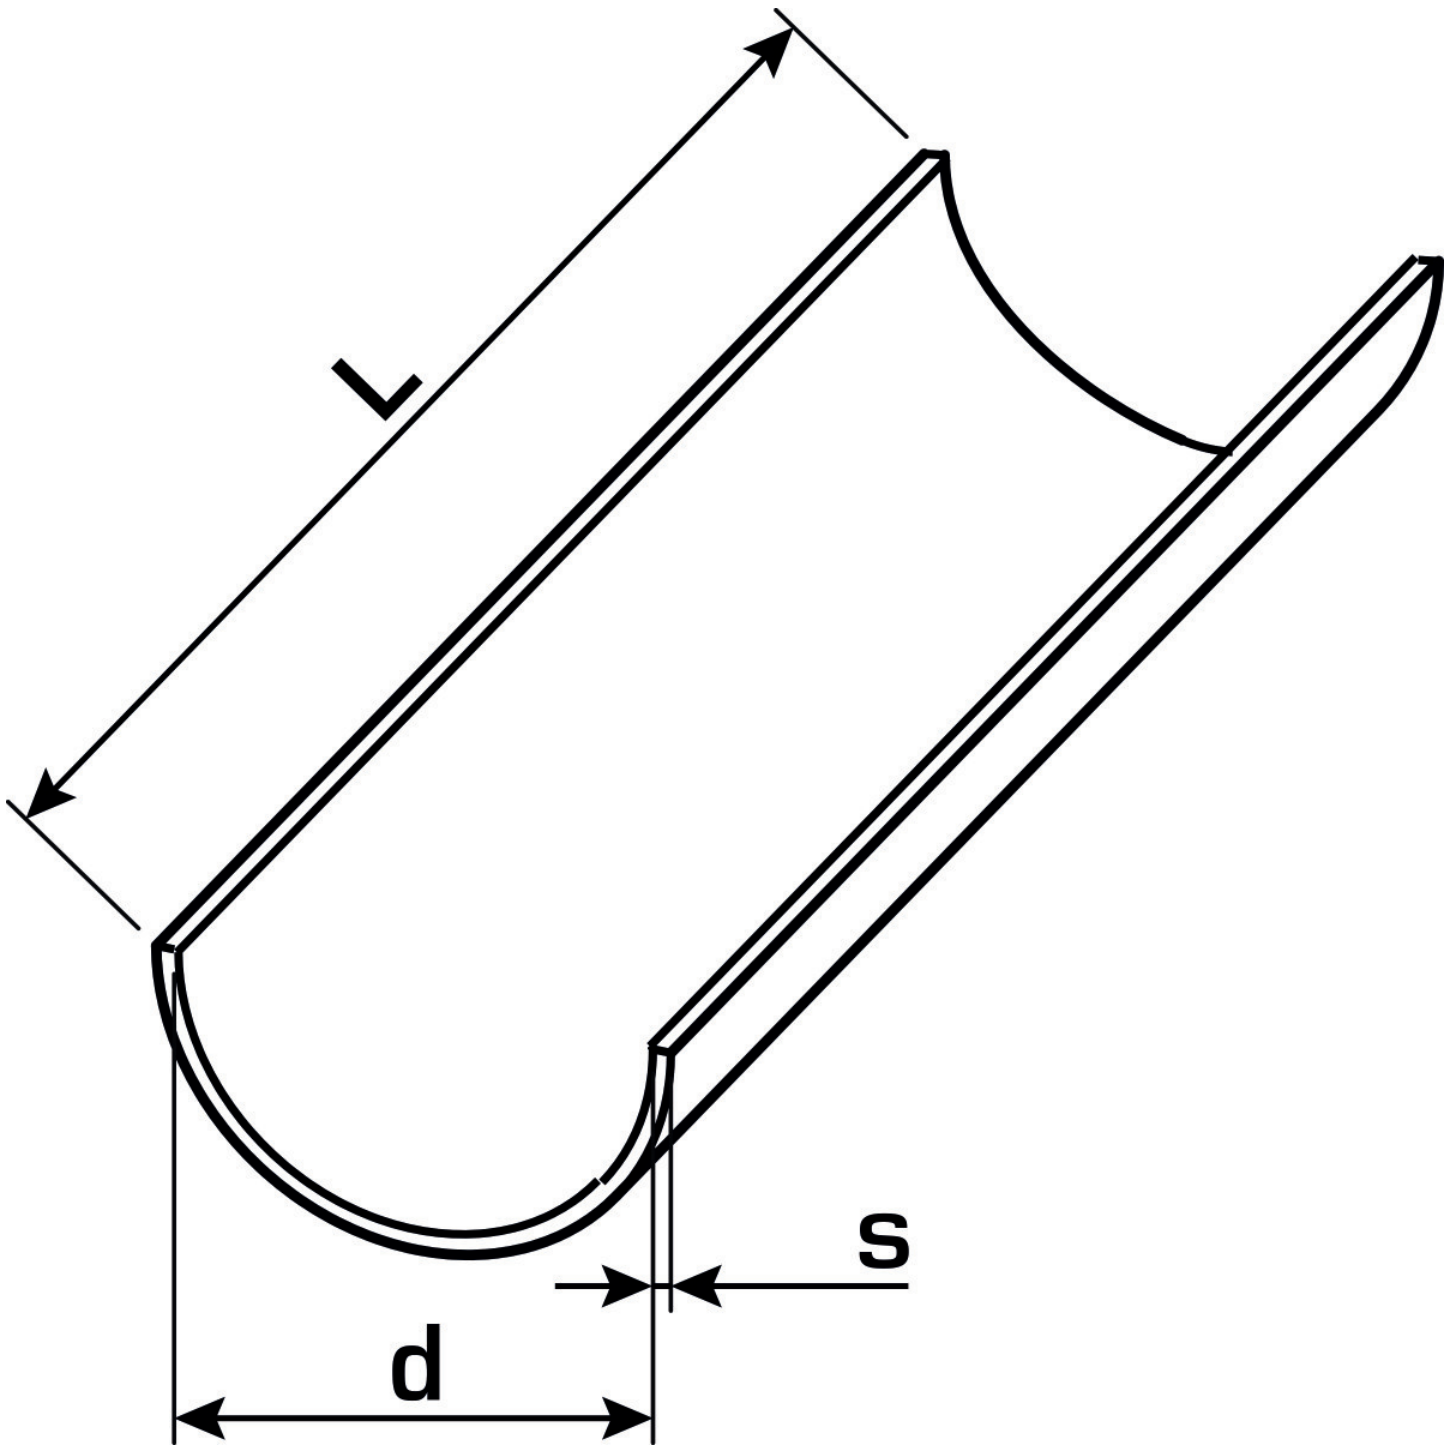

Art. No	label
2670603	25 - 3m