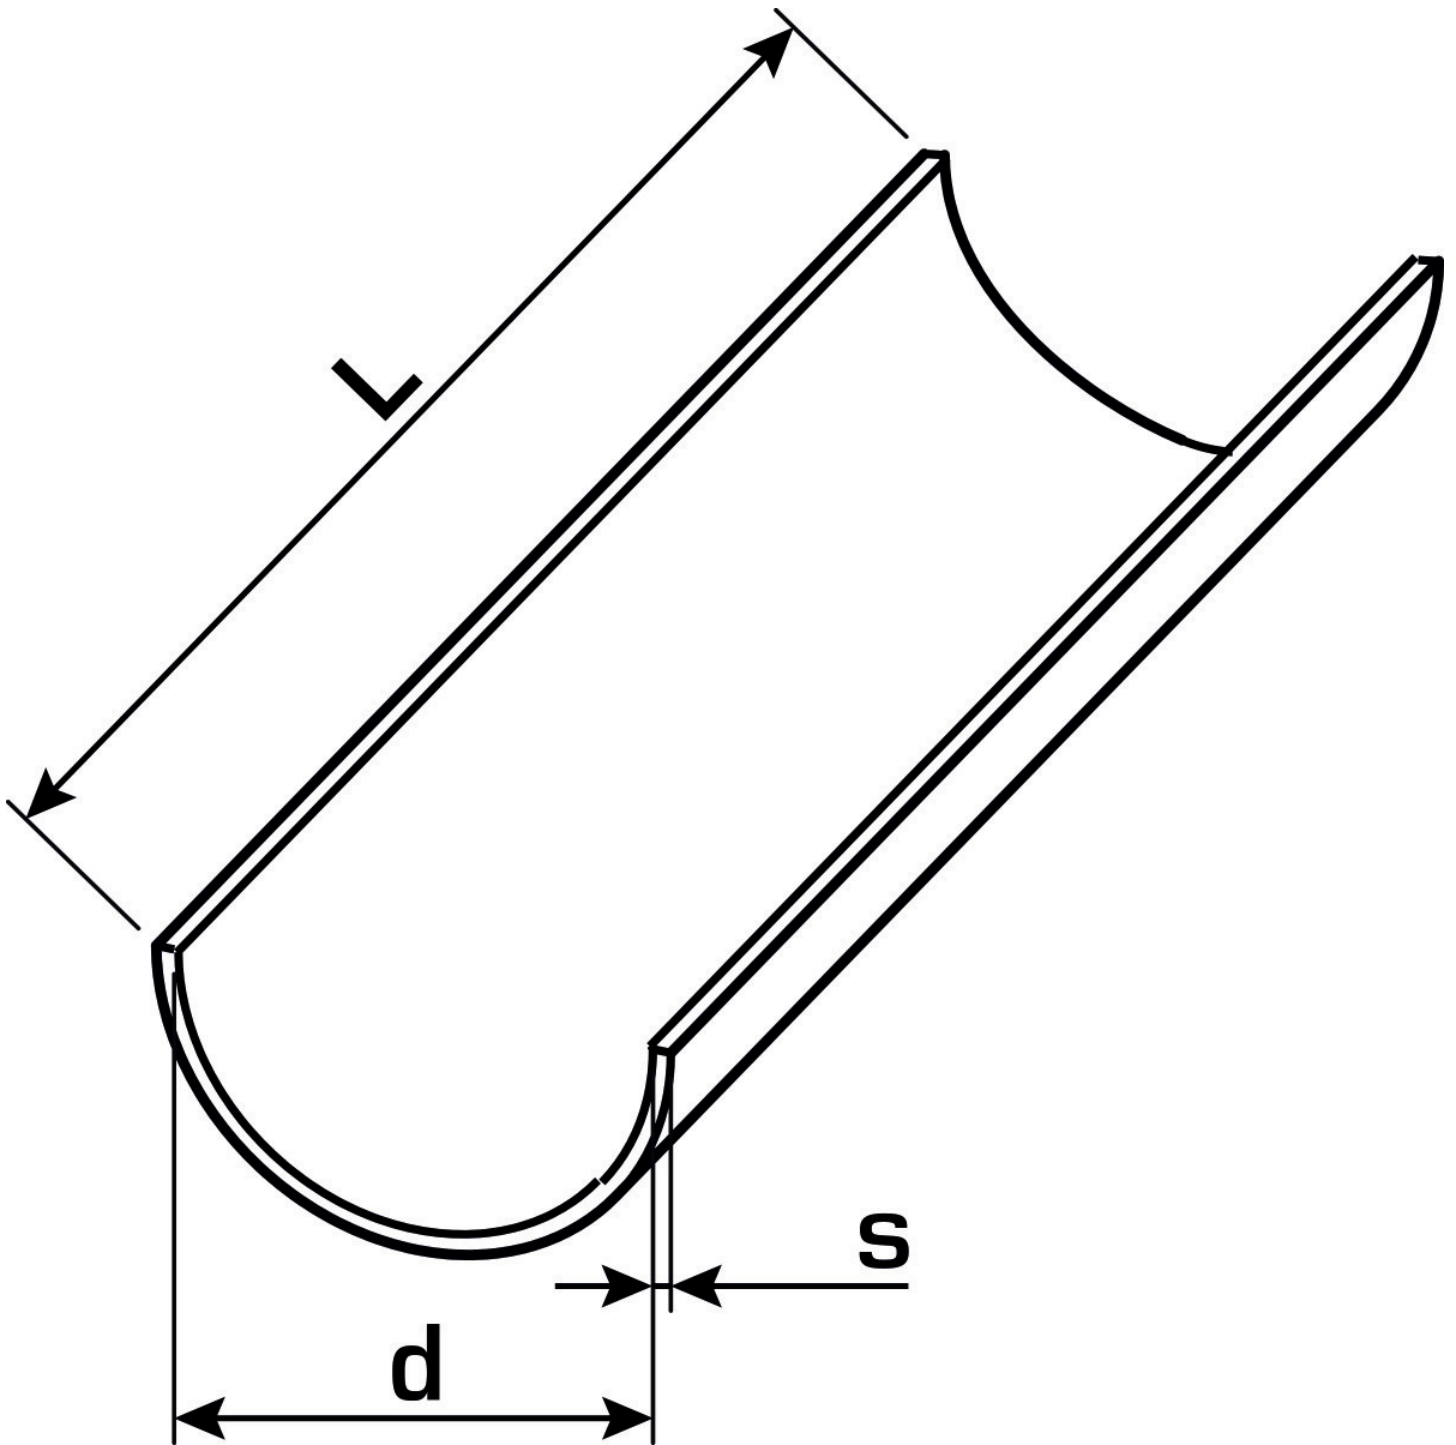

Art. No	label
2670903	32 - 3m