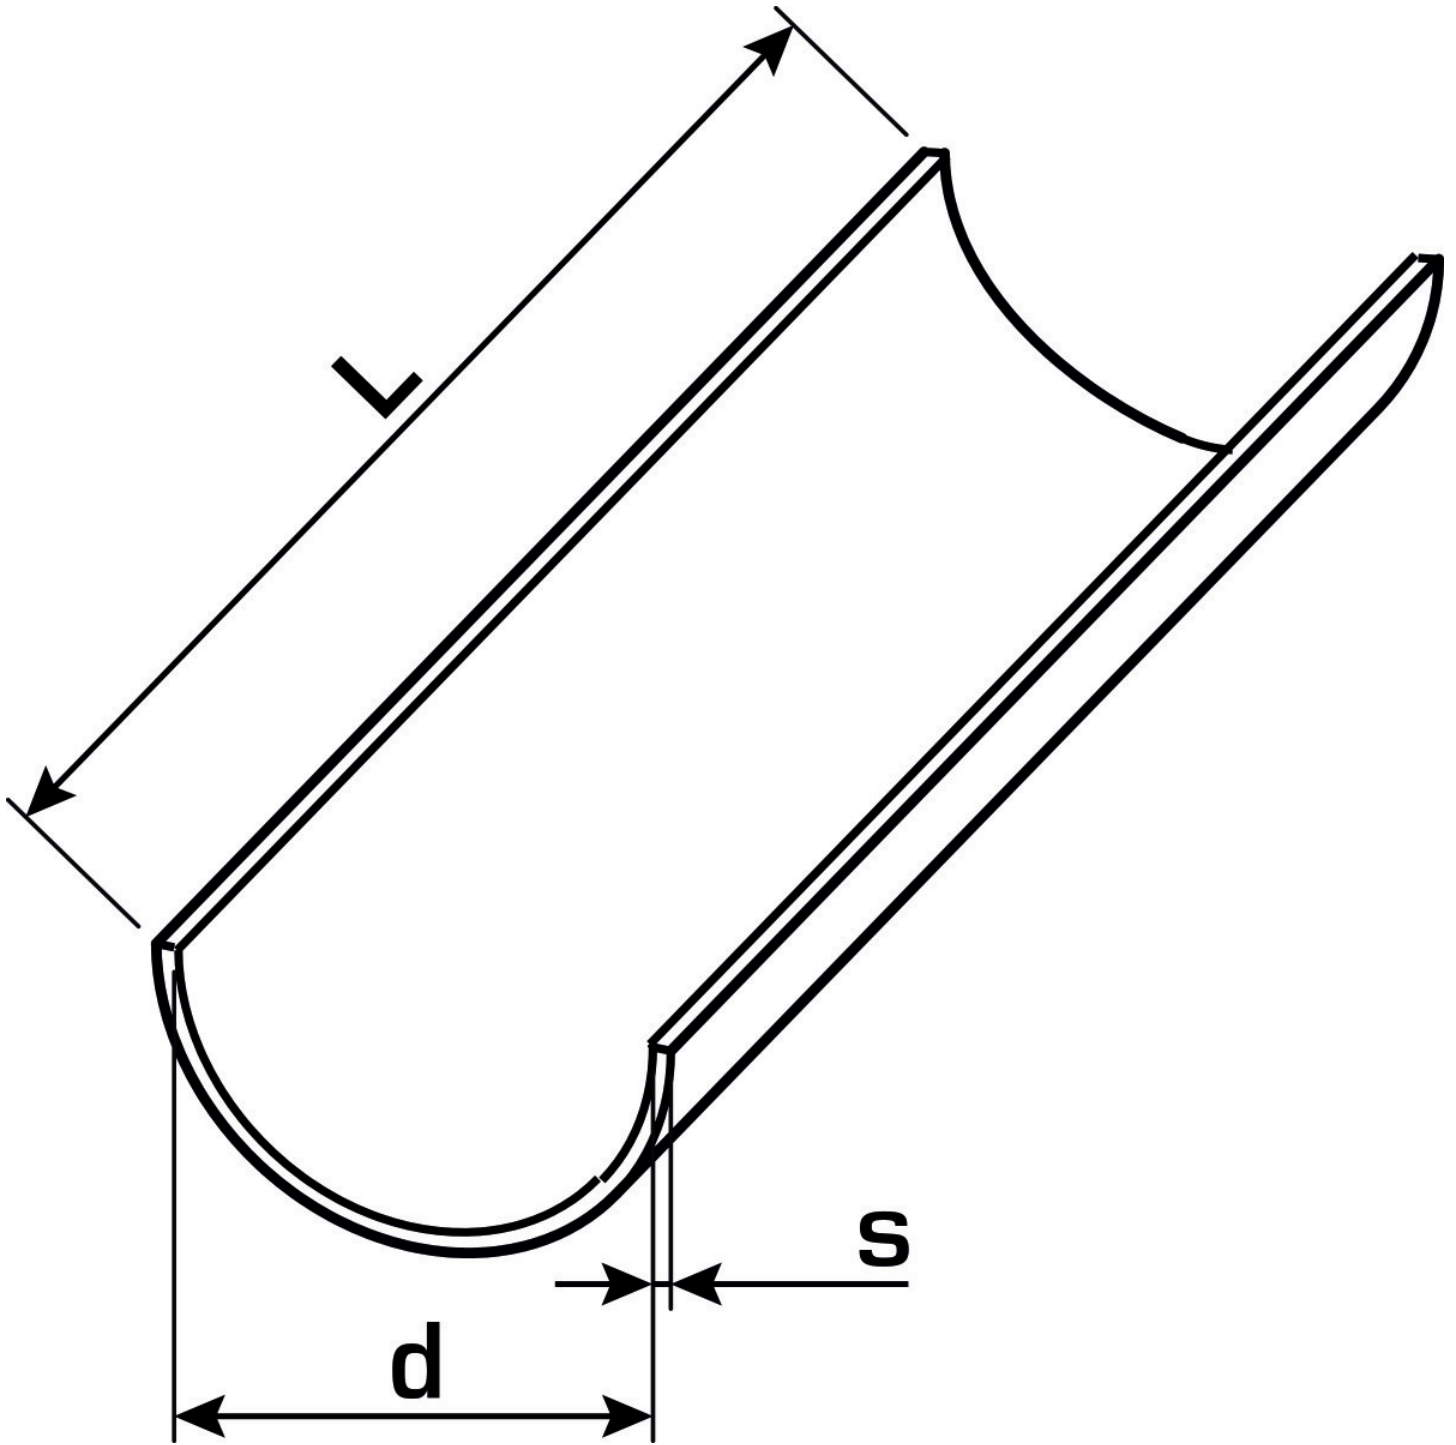

KELEN PP-RCT

K88 KELIT pipe channel 40 - 3m

2671003

Areas of application

Pipe channel made of galvanised sheet steel,

Sizes d16, 20, 25, 32, 40, 50 and 63mm (with 3m length) self-clamping on pipe.

Length indicated by the designation.

Specifications

Product information

VPE1	30,00 BND
weight	0,405 KGM
text	KELIT pipe channel
INTRNR	72123000
main material group	KELEN
material group	KELEN accessories
code	K88

Art. No	label
2671003	40 - 3m