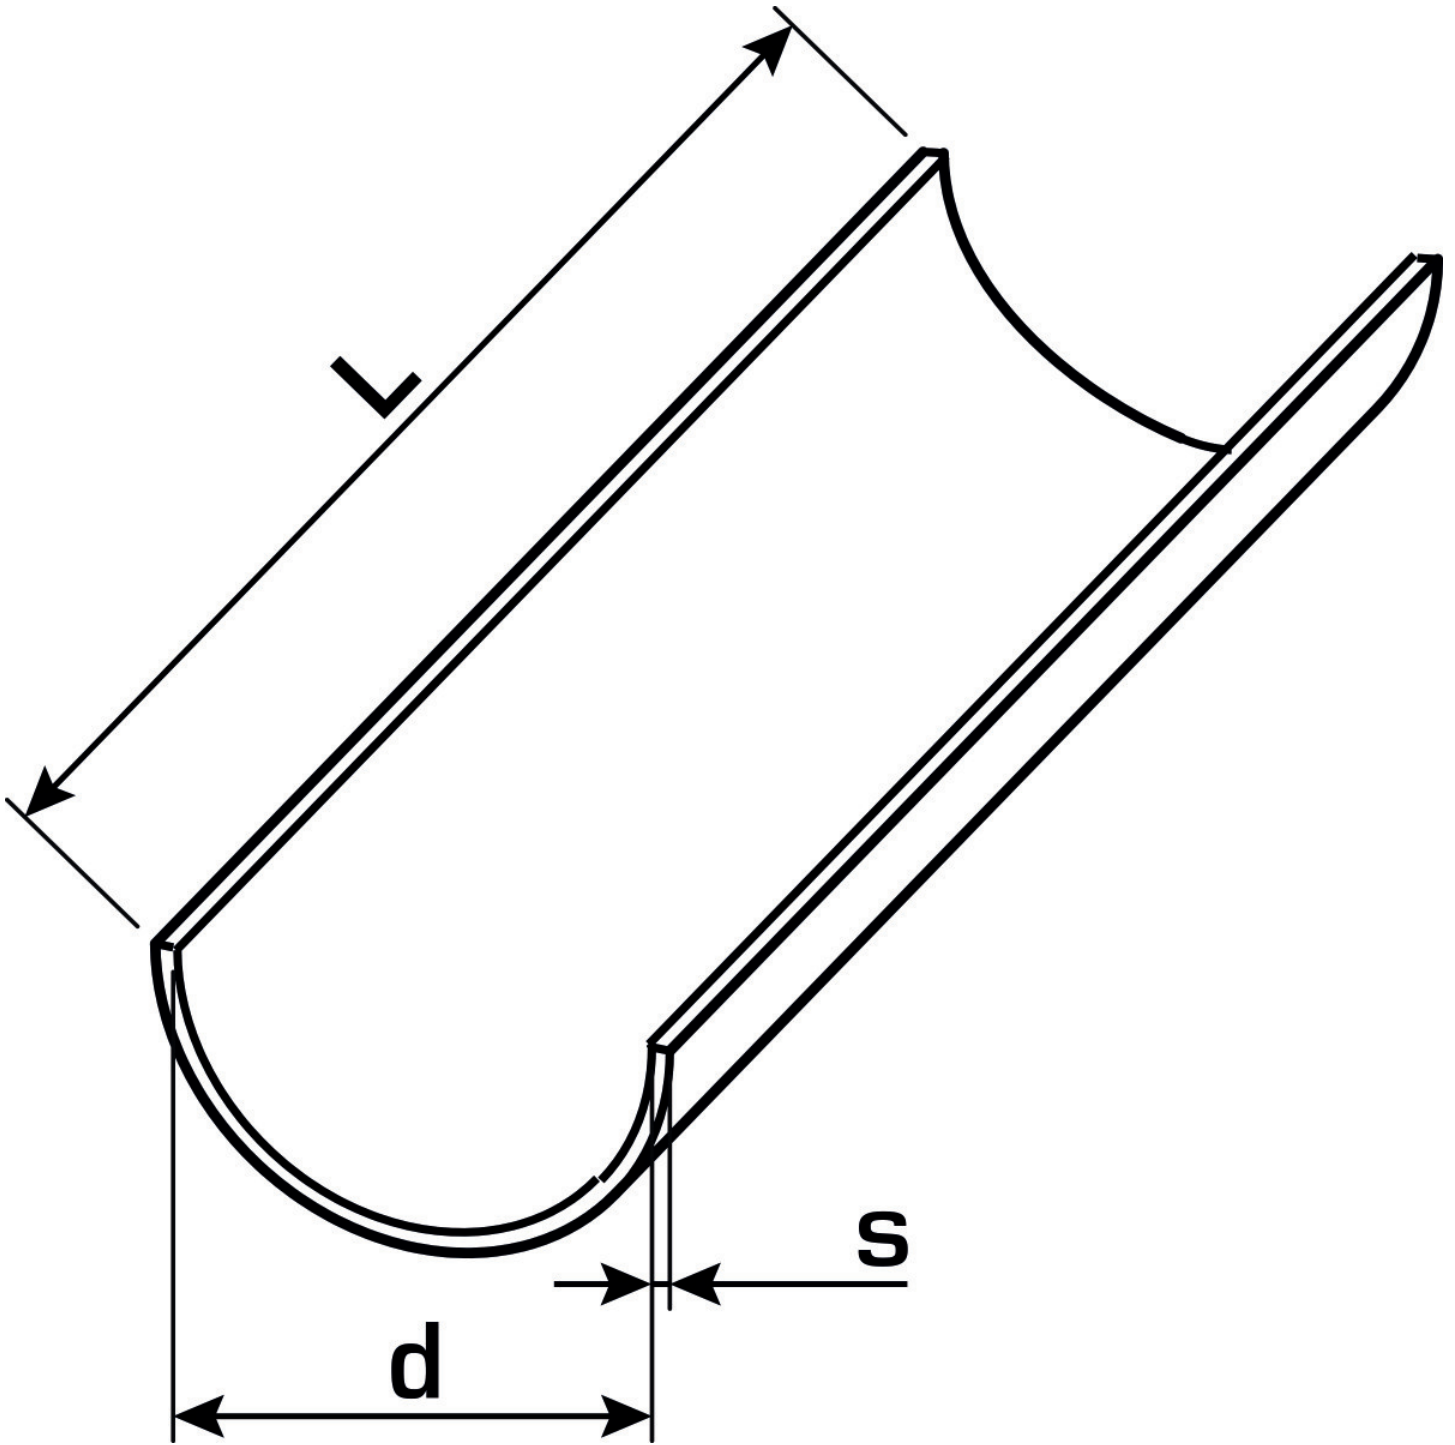

KELEN PP-RCT

K88 KELIT pipe channel 63 - 3m

2671303

Areas of application

Pipe channel made of galvanised sheet steel,

Sizes d16, 20, 25, 32, 40, 50 and 63mm (with 3m length) self-clamping on pipe.

Length indicated by the designation.

KE KELIT GmbH

A 4020 Linz, Ignaz-Mayer-Straße 17, Austria, Europe

PHONE +43 (0) 50 779 **E-MAIL** office@kekelit.com

www.kekelit.com

Specifications

Product information

VPE1	30,00 BND
weight	0,615 KGM
text	KELIT pipe channel
INTRNR	72123000
main material group	KELEN
material group	KELEN accessories
code	K88