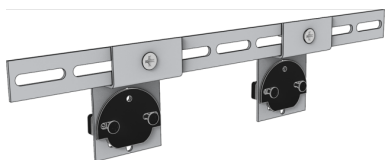

KELEN PP-RCT

K85V KELIT connector rail variable 5-35/4.6cm

2629210

Areas of application

For mounting KELEN and STEELOX elbow wall bracket fittings, made of galvanised sheet metal, including plugs, sound insulation plates and fastening screws

Specifications

Product information	
VPE1	1,00 KT1
VPE2	15,00 KT2
weight	0,443 KGM
text	KELIT connector rail variable
INTRNR	73269098
main material group	KELEN
material group	KELEN accessories
code	K85V