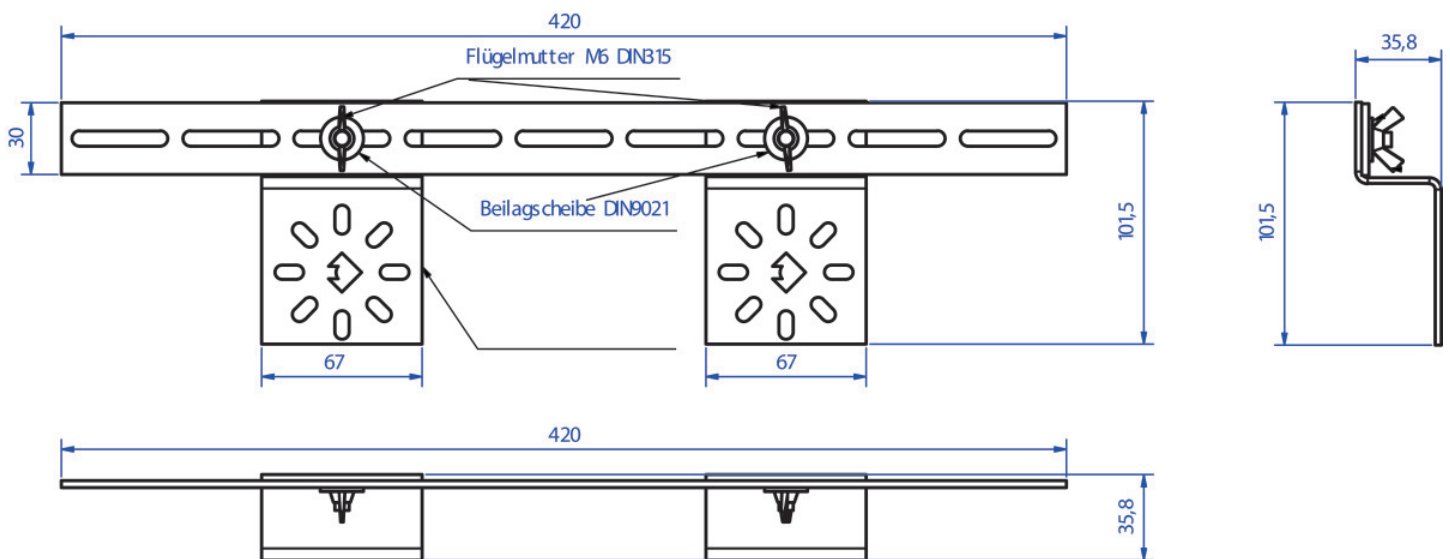

KELEN PP-RCT

K85V KELIT connector rail variable 5-35/4.6cm

2629210

Areas of application

For mounting KELEN and STEELOX elbow wall bracket fittings, made of galvanised sheet metal, including plugs, sound insulation plates and fastening screws

Specifications

Product information	
VPE1	1,00 KT1
VPE2	15,00 KT2
weight	0,443 KGM
text	KELIT connector rail variable
INTRNR	73269098
main material group	KELEN
material group	KELEN accessories
code	K85V

Art. No	label
2629210	5-35/4.6cm