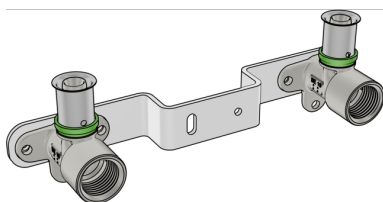

# STEELOX

SMX485K STEELOX connection set 16x1/2"  
15cm

57293B02

## Areas of application

With SMX480 press-fit wall bracket fitting, made from dezincification-resistant brass (DZR) and non-porous metal-plating, incl. support sleeves with O-rings and stainless steel pressing sleeves. Do not screw in threaded pipes and cast iron fittings!

# Specifications

Product information	
VPE1	10,00 KT1
weight	0,717 KGM
text	?STEELOX connection set
INTRNR	74122000
code	SMX485K

Art. No	label
57293B02	16x1/2" 15cm