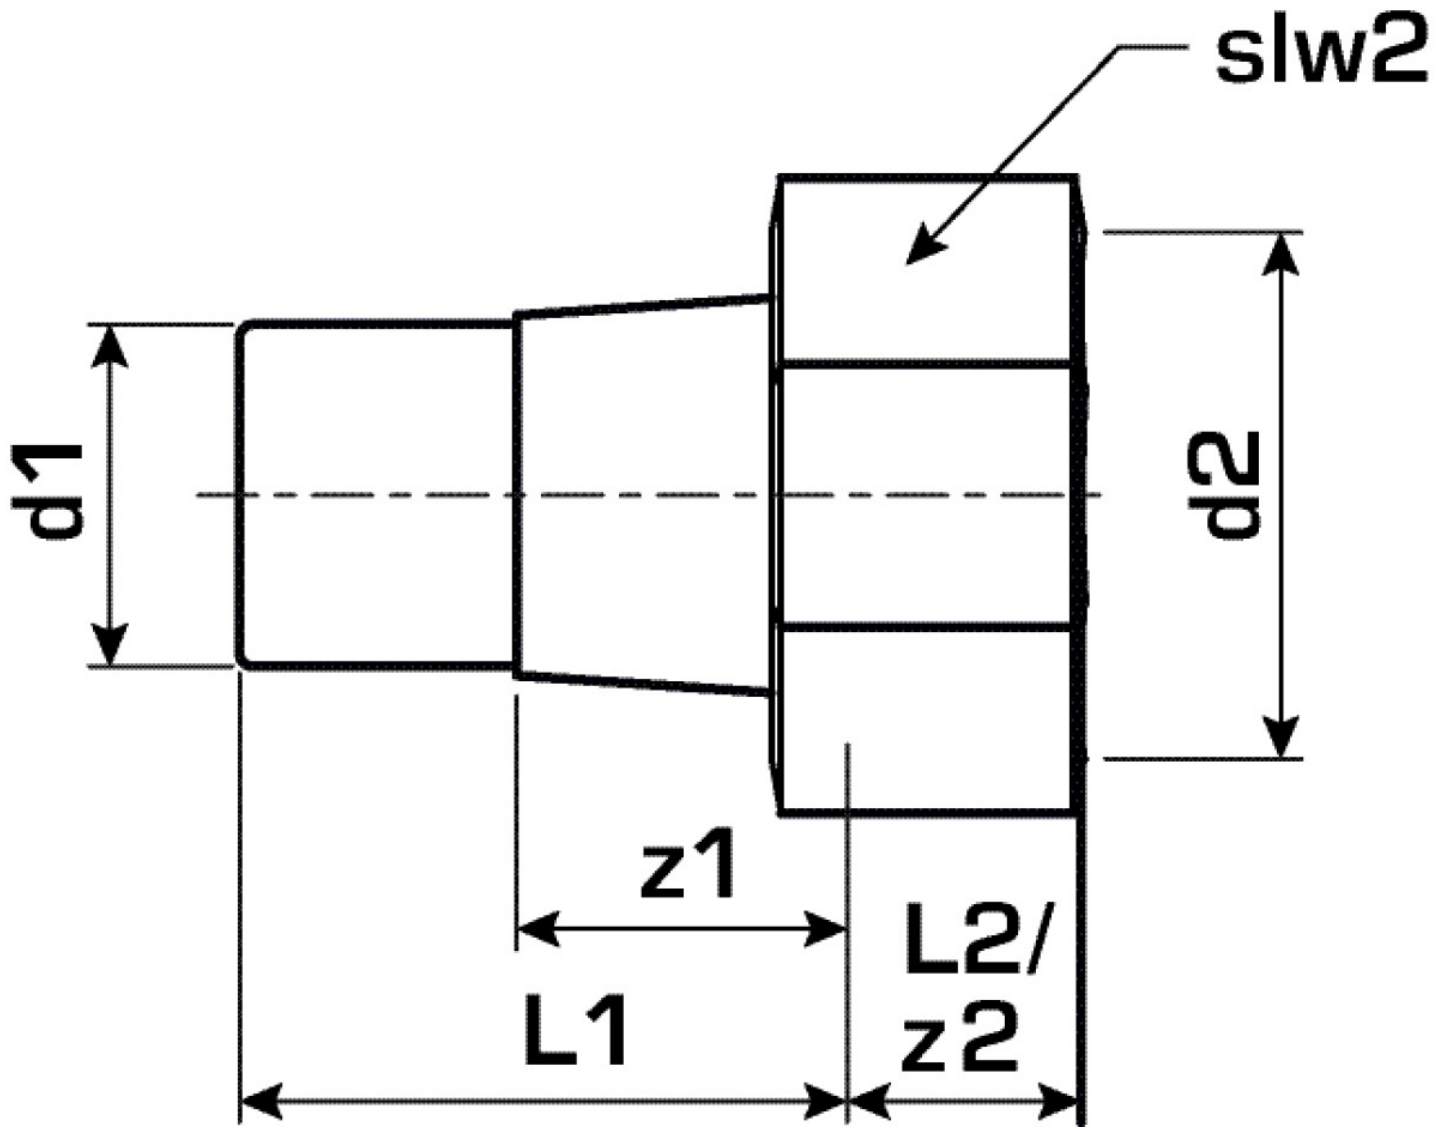

KELEN

KE57 KELEN PP-RCT fitting connection with female screw connection 20x1"

2762001

Areas of application

KELEN PP-RCT polyfusion weld fitting, flat sealing, including EPDM seal
plastic socket or EPDM seal available separately!

Approvals:

KE KELIT GmbH

A 4020 Linz, Ignaz-Mayer-Straße 17, Austria, Europe

PHONE +43 (0) 50 779 E-MAIL office@kekELIT.com

www.kekELIT.com

Specifications

Article information

port 1	Kunststoffschweißmuffe
port 2	Innengewinde zylindrisch BSPT-Rp (ISO 7-1 / EN 10226-1)
design	gerade

Product information

VPE1	5,00 SA1
VPE2	40,00 KT1
VPE3	160,00 KT2
VPE4	3840,00 PAL
weight	0,072 KGM
text	KELEN PP-RCT fitting connection with female screw connection
INTRNR	39174000
main material group	KELEN
material group	KELEN metal fittings
code	KE57

Art. No	label	d1 mm	L1 mm	L2 mm	z1 mm	z2 mm	slw2
2762001	20x1"	20	42	9	25	9	36