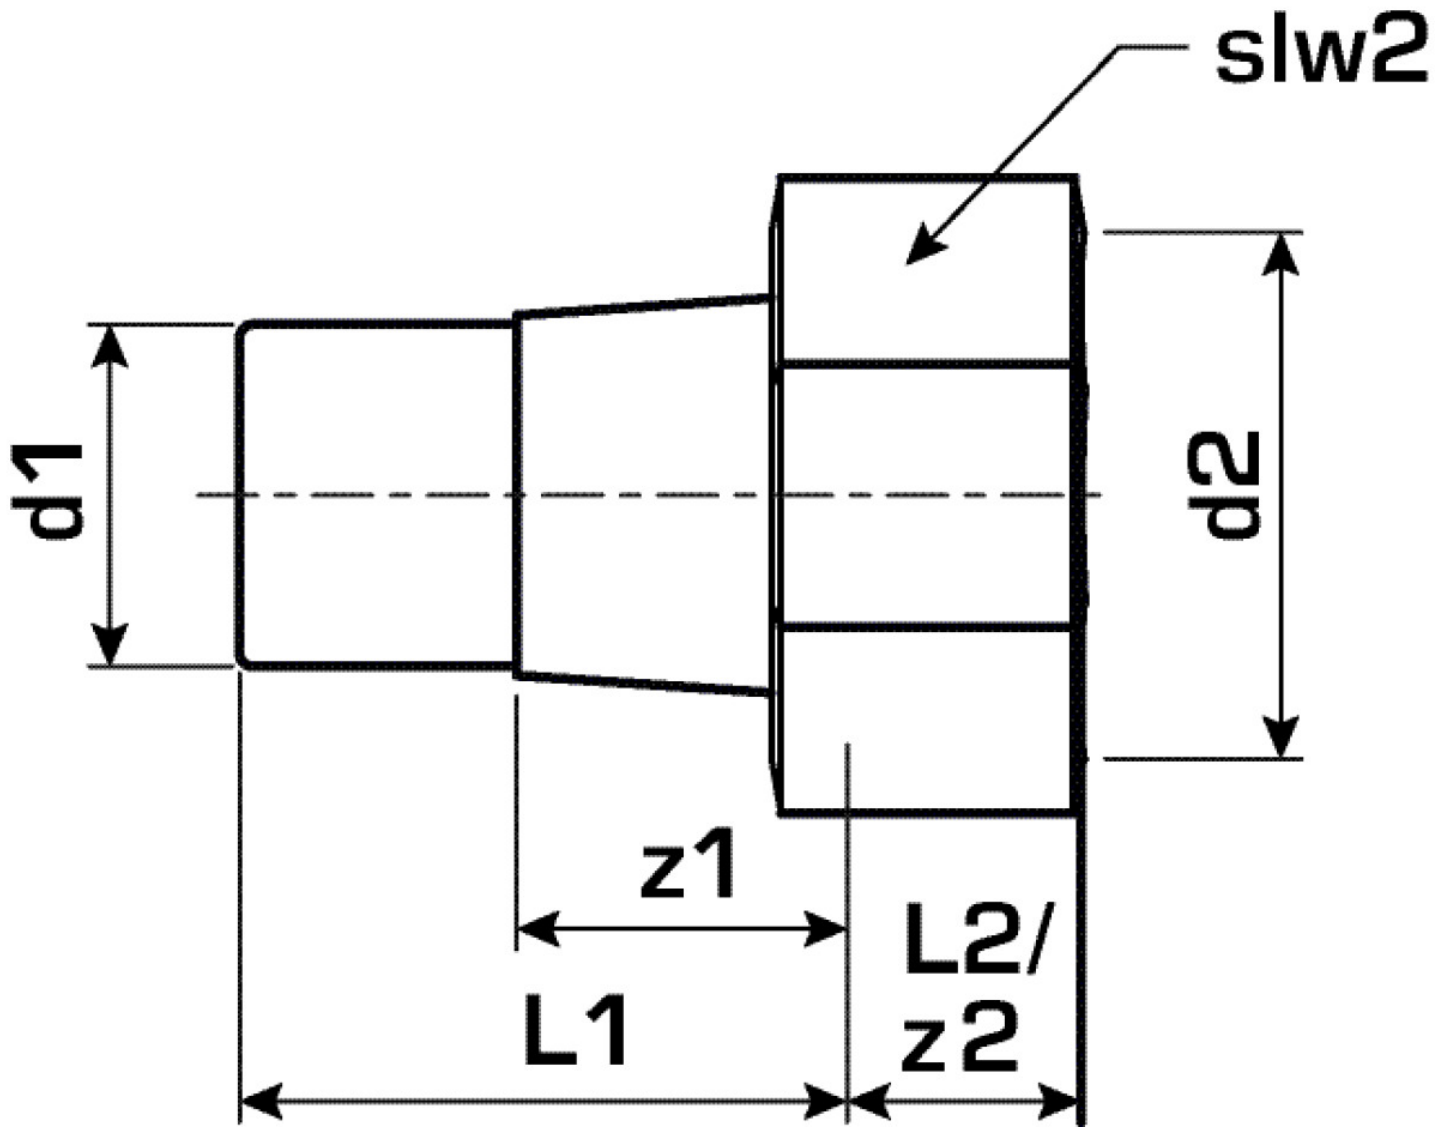

KELEN

KE57 KELEN PP-RCT fitting connection with female screw connection 25x5/4"

2762501

Areas of application

KELEN PP-RCT polyfusion weld fitting, flat sealing, including EPDM seal
plastic socket or EPDM seal available separately!

Approvals:

KE KELIT GmbH

A 4020 Linz, Ignaz-Mayer-Straße 17, Austria, Europe

PHONE +43 (0) 50 779 E-MAIL office@kekELIT.com

www.kekELIT.com

Specifications

Article information

port 1	Kunststoffschweißmuffe
port 2	Innengewinde zylindrisch BSPT-Rp (ISO 7-1 / EN 10226-1)
design	gerade

Product information

VPE1	5,00 SA1
VPE2	30,00 KT1
VPE3	120,00 KT2
VPE4	2880,00 PAL
weight	0,120 KGM
text	KELEN PP-RCT fitting connection with female screw connection
INTRNR	39174000
main material group	KELEN
material group	KELEN metal fittings
code	KE57

Art. No	label	d1 mm	L1 mm	L2 mm	z1 mm	z2 mm	slw2
2762501	25x5/4"	25	49	10	29	10	46