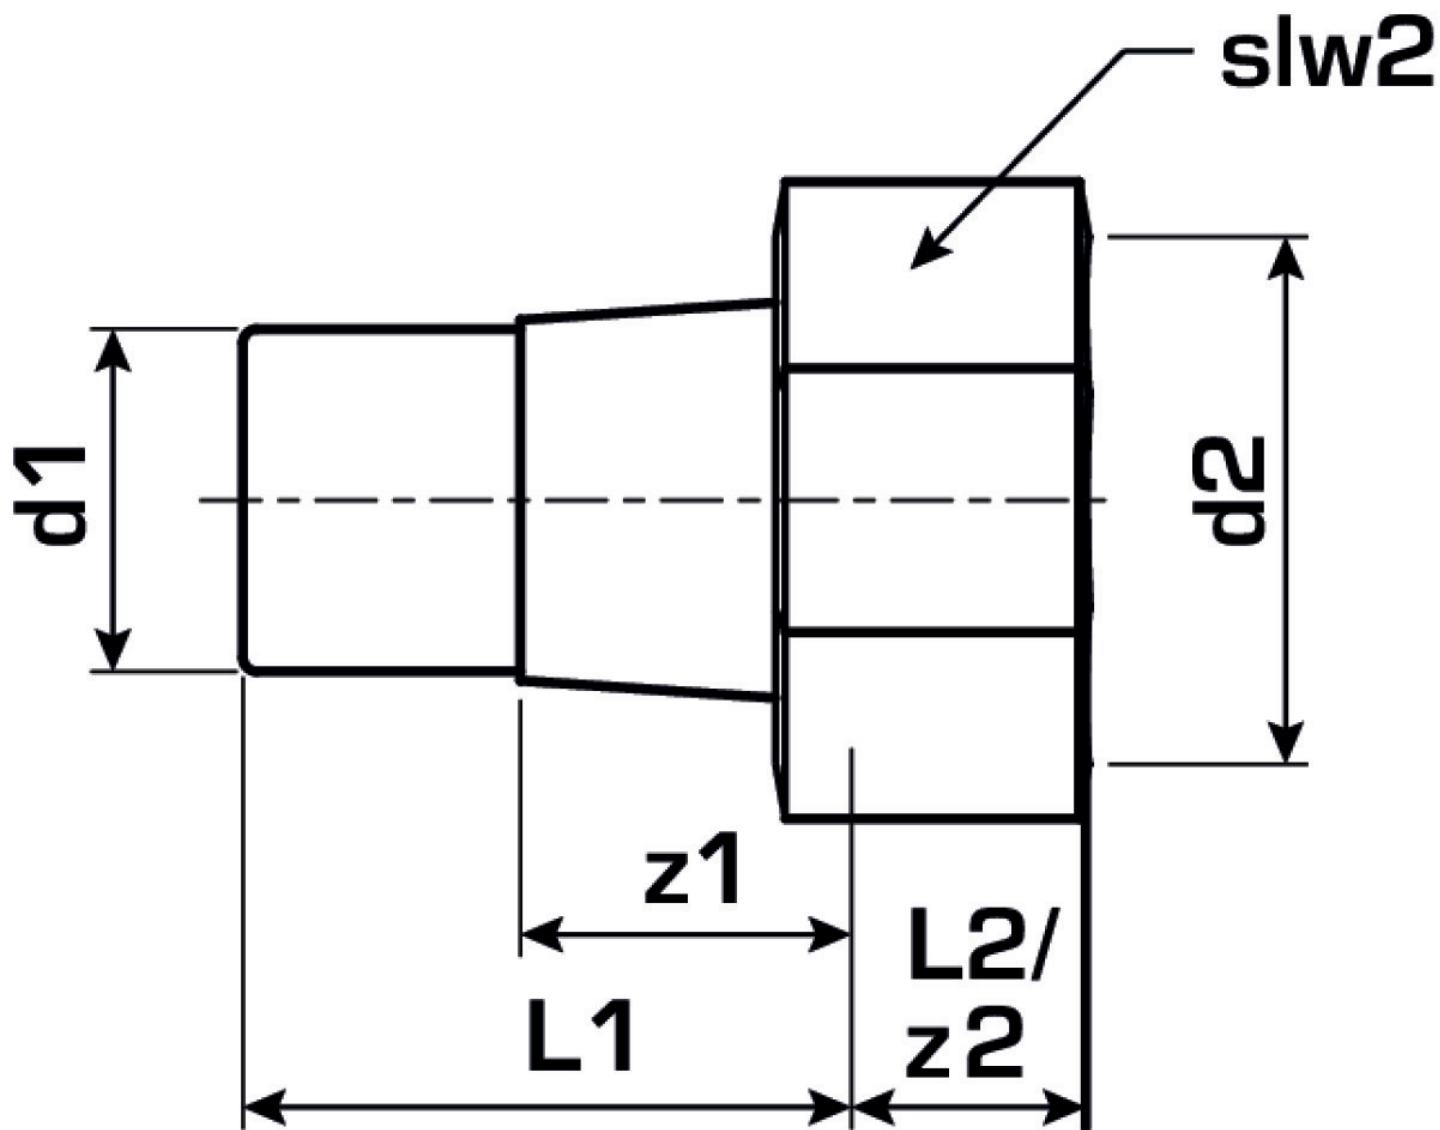

Art. No	label	d1 mm	L1 mm	L2 mm	z1 mm	z2 mm	slw2
2763501	40x2"	40	87	16	36	16	66