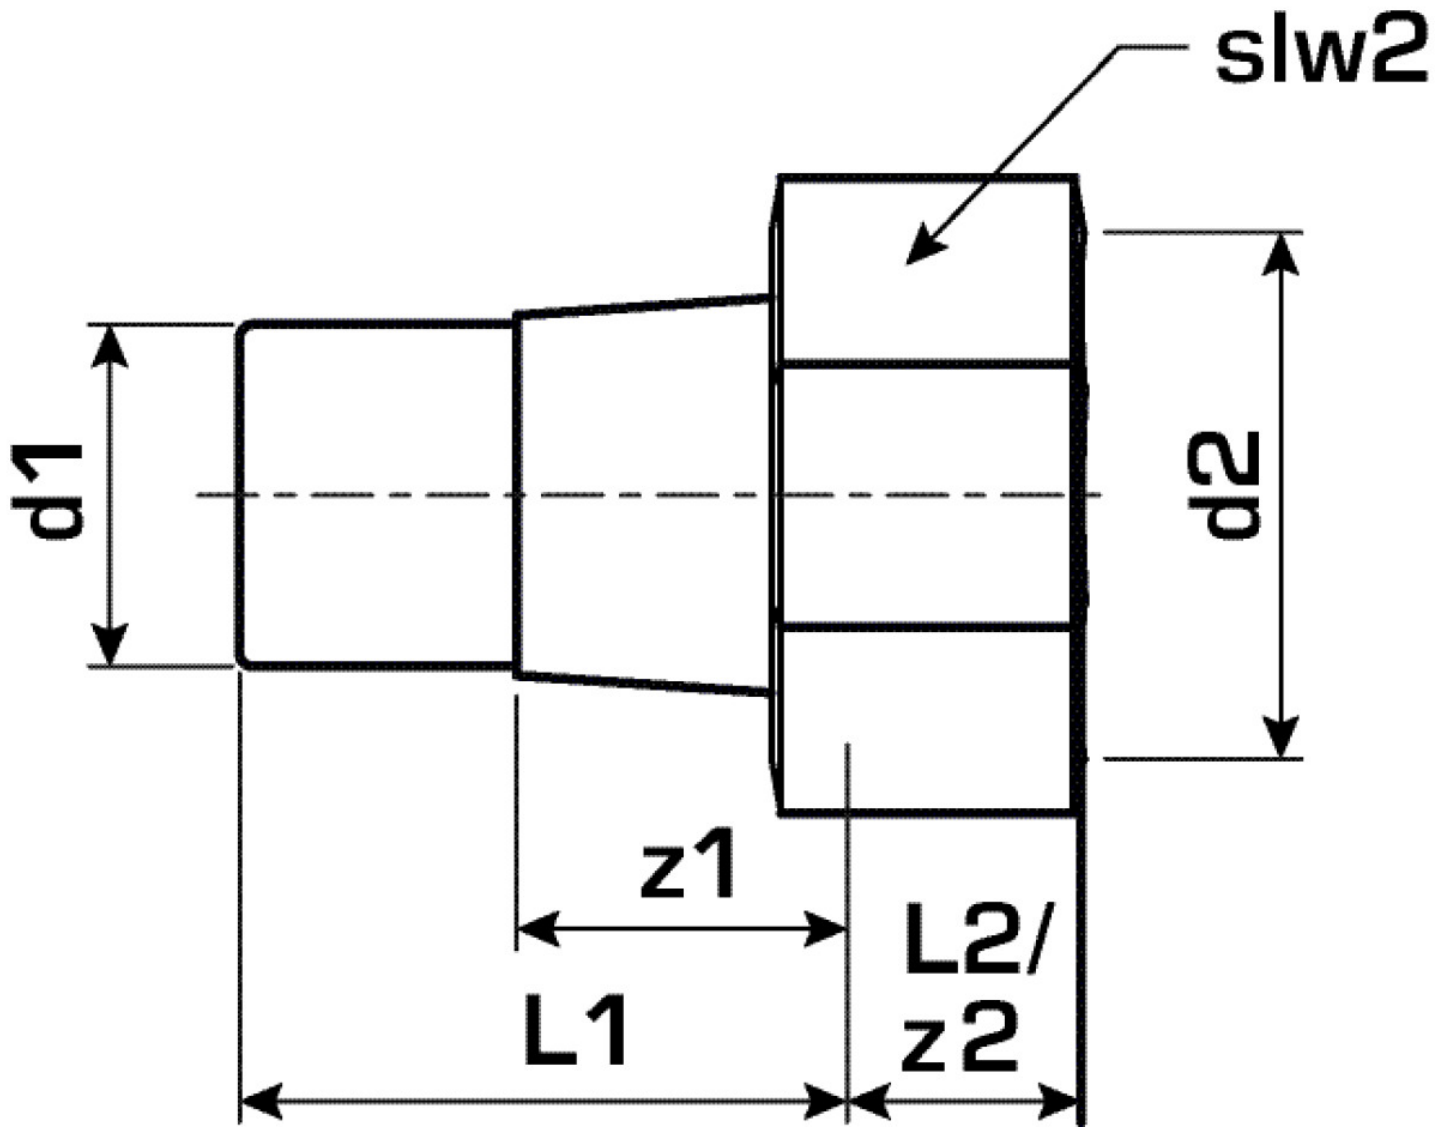

KELEN

KE57 KELEN PP-RCT fitting connection with female screw connection 50x2 1/4"

2764001

Areas of application

KELEN PP-RCT polyfusion weld fitting, flat sealing, including EPDM seal
plastic socket or EPDM seal available separately!

Approvals:

KE KELIT GmbH

A 4020 Linz, Ignaz-Mayer-Straße 17, Austria, Europe

PHONE +43 (0) 50 779 E-MAIL office@kekELIT.com

www.kekELIT.com

Specifications

Article information

port 1	Kunststoffschweißmuffe
port 2	Innengewinde zylindrisch BSPT-Rp (ISO 7-1 / EN 10226-1)
design	gerade

Product information

VPE1	1,00 SA1
VPE2	8,00 KT1
VPE3	32,00 KT2
VPE4	768,00 PAL
weight	0,323 KGM
text	KELEN PP-RCT fitting connection with female screw connection
INTRNR	39174000
main material group	KELEN
material group	KELEN metal fittings
code	KE57

Art. No	label	d1 mm	L1 mm	L2 mm	z1 mm	z2 mm	slw2
2764001	50x2 1/4"	50	85	16	25	16	70