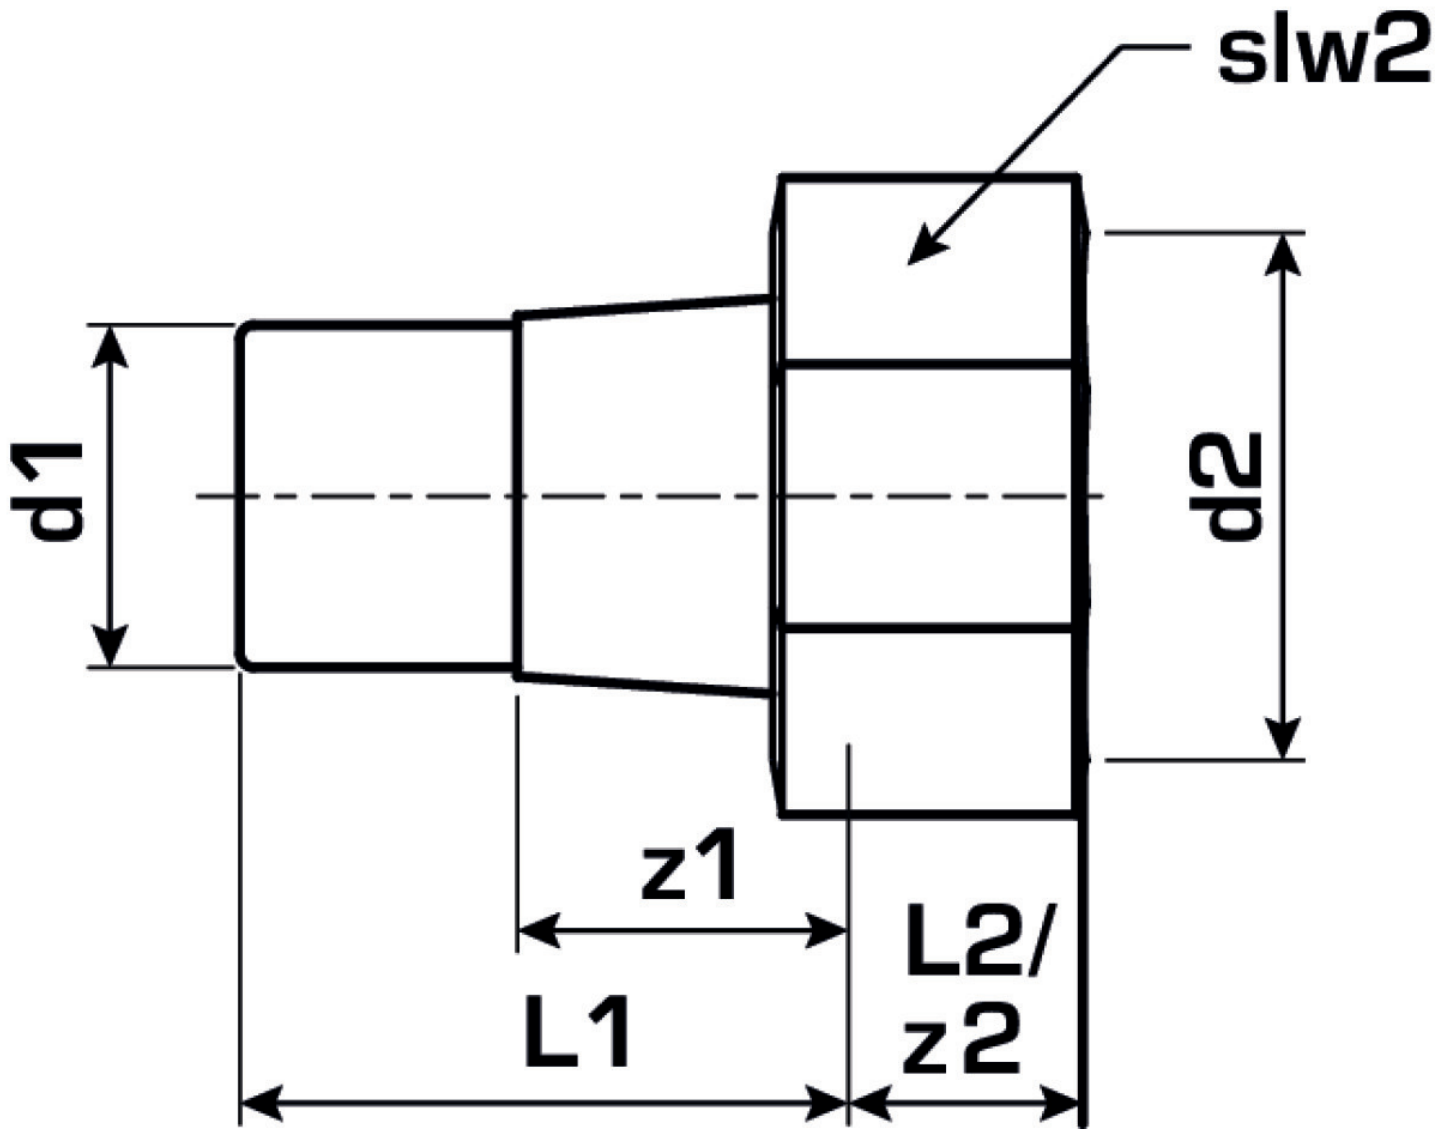

## KE57 KELEN PP-RCT fitting connection with female screw connection 50x2 1/4"

2764001

## Article information

port 1	Kunststoffschweißmuffe
port 2	Innengewinde zylindrisch BSPT-Rp (ISO 7-1 / EN 10226-1)
design	gerade

## Product information

VPE1	1 SA1
VPE2	8 KT1
VPE3	32 KT2
VPE4	768 PAL
weight	0,344 KGM
text	KELEN PP-RCT fitting connection with female screw connection
INTRNR	39174000
main material group	KELEN
material group	KELEN metal fittings
code	KE57