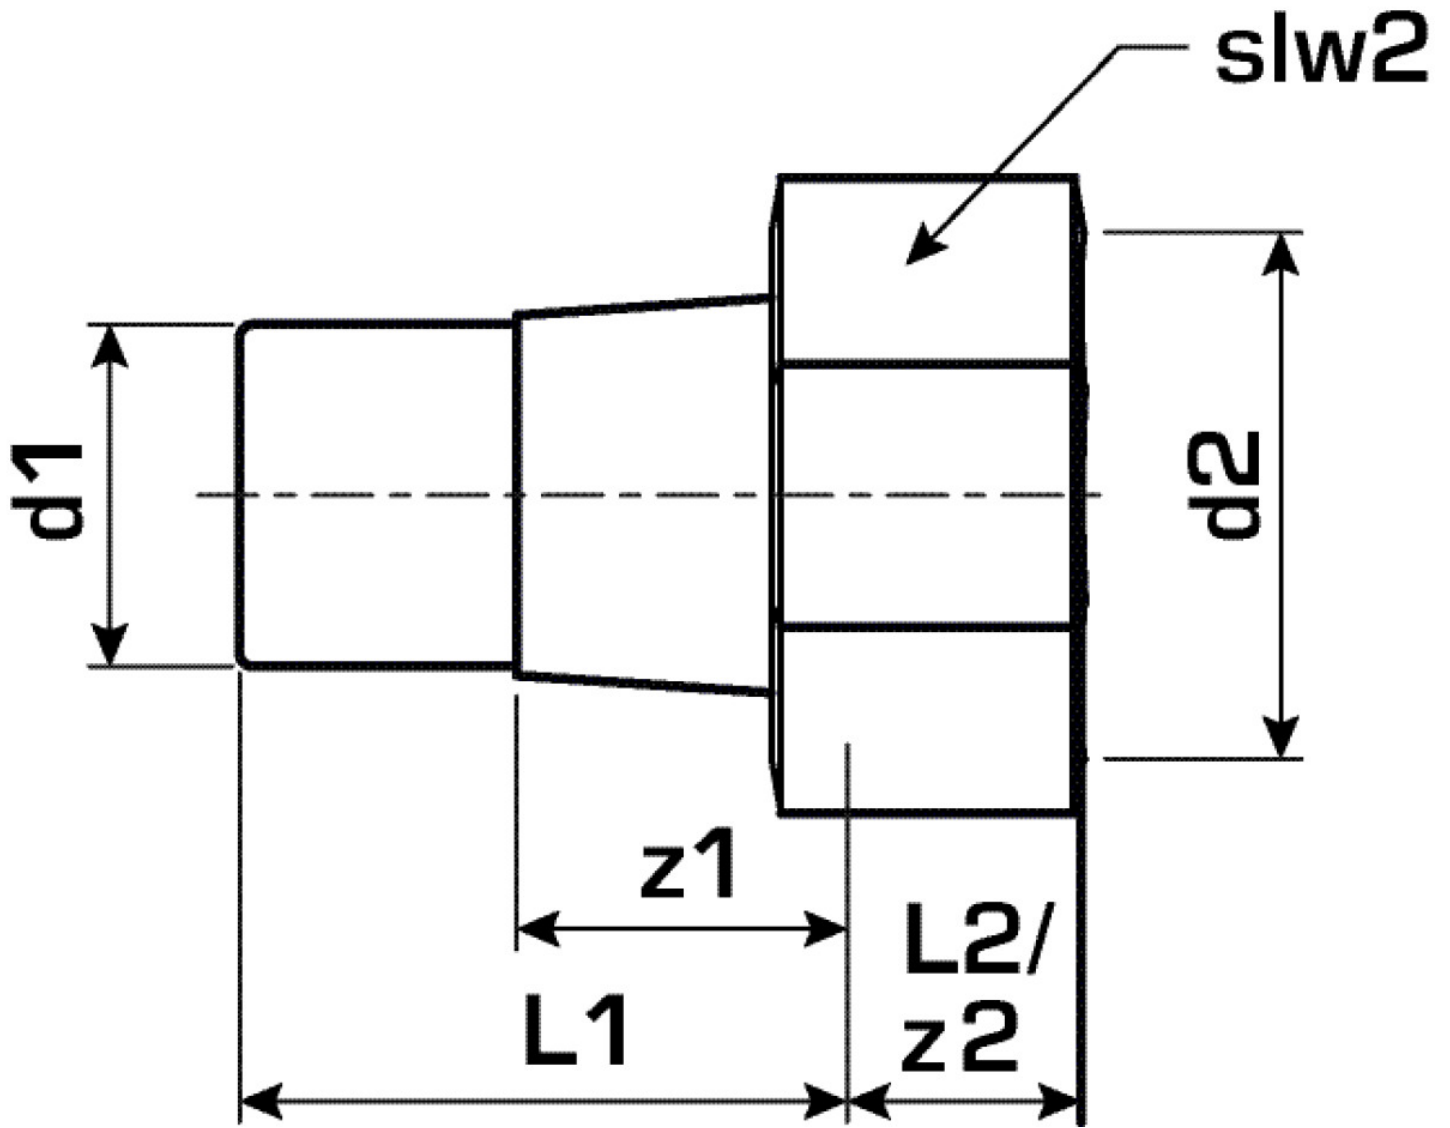

## KE57 KELEN PP-RCT fitting connection with female screw connection 63x2 3/4"

2764501

## Article information

port 1	Kunststoffschweißmuffe
port 2	Innengewinde zylindrisch BSPT-Rp (ISO 7-1 / EN 10226-1)
design	gerade

## Product information

VPE1	1,00 SA1
VPE2	7,00 KT1
VPE3	28,00 KT2
VPE4	672,00 PAL
weight	0,479 KGM
text	KELEN PP-RCT fitting connection with female screw connection
INTRNR	39174000
main material group	KELEN
material group	KELEN metal fittings
code	KE57