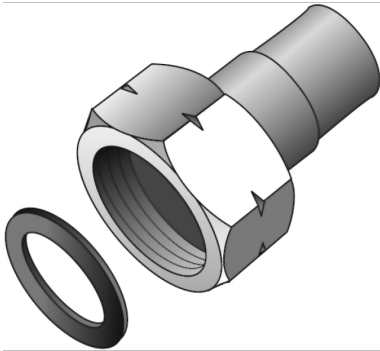

## KE57 KELEN PP-RCT fitting connection with female screw connection 75x3 1/4"

2765001

### Areas of application

KELEN PP-RCT polyfusion weld fitting, flat sealing, including EPDM seal  
plastic socket or EPDM seal available separately!

## Article information

port 1	Kunststoffschweißmuffe
port 2	Innengewinde zylindrisch BSPT-Rp (ISO 7-1 / EN 10226-1)
design	gerade

## Product information

VPE1	1,00 SA1
VPE2	5,00 KT1
VPE3	20,00 KT2
VPE4	480,00 PAL
weight	1,061 KGM
text	KELEN PP-RCT fitting connection with female screw connection
INTRNR	39174000
main material group	KELEN
material group	KELEN metal fittings
code	KE57