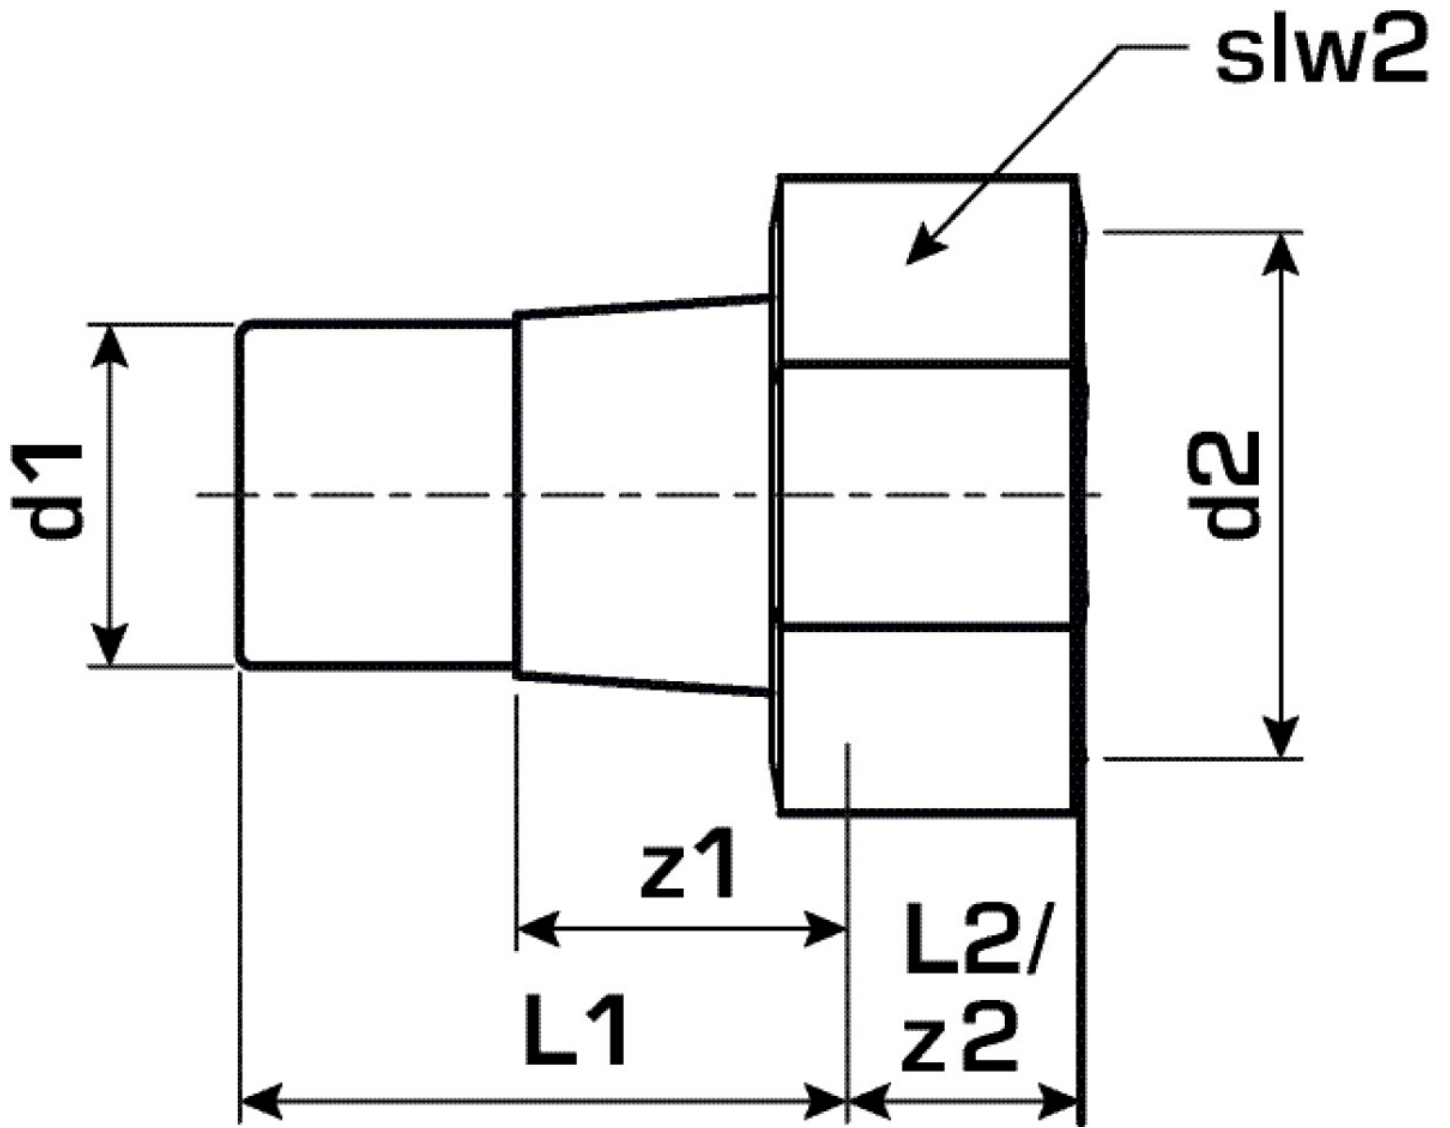

## KE57 KELEN PP-RCT fitting connection with female screw connection 75x3 1/4"

2765001

## Article information

port 1	Kunststoffschweißmuffe
port 2	Innengewinde zylindrisch BSPT-Rp (ISO 7-1 / EN 10226-1)
design	gerade

## Product information

VPE1	1,00 SA1
VPE2	5,00 KT1
VPE3	20,00 KT2
VPE4	480,00 PAL
weight	1,061 KGM
text	KELEN PP-RCT fitting connection with female screw connection
INTRNR	39174000
main material group	KELEN
material group	KELEN metal fittings
code	KE57