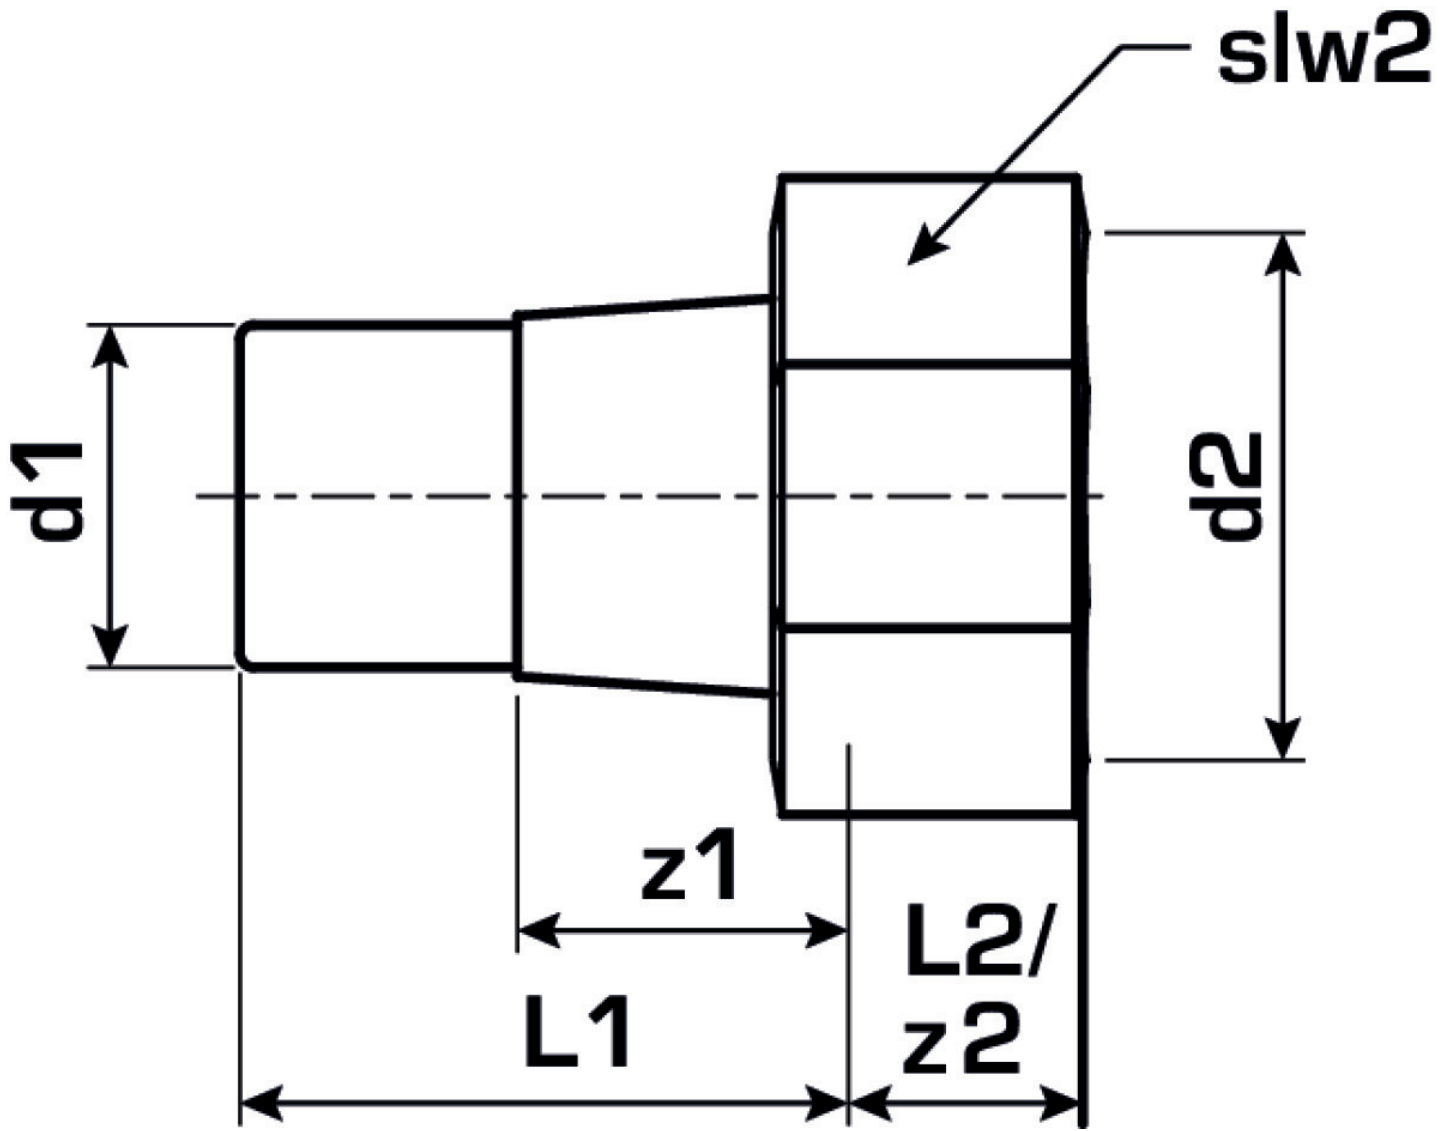

KELEN

KE57 KELEN PP-RCT fitting connection with female screw connection 75x3 1/4"

2765001

Areas of application

KELEN PP-RCT Polyfusion welding fitting, flat sealing, incl. EPDM seal
plastic socket or EPDM seal separately available!

Approvals:

KE KELIT GmbH

A 4020 Linz, Ignaz-Mayer-Straße 17, Austria, Europe

PHONE +43 (0) 50 779 E-MAIL office@kekelit.com

www.kekelit.com

Specifications

Article information

port 1	Kunststoffschweißmuffe
port 2	Innengewinde zylindrisch BSPT-Rp (ISO 7-1 / EN 10226-1)
design	gerade

Product information

VPE1	1 SA1
VPE2	5 KT1
VPE3	20 KT2
VPE4	480 PAL
weight	0,851 KGM
text	KELEN PP-RCT fitting connection with female screw connection
INTRNR	39174000
main material group	KELEN
material group	KELEN metal fittings
code	KE57

Art. No	label	d1 mm	L1 mm	L2 mm	z1 mm	z2 mm	slw2
2765001	75x3 1/4"	75	92	21	42	21	108