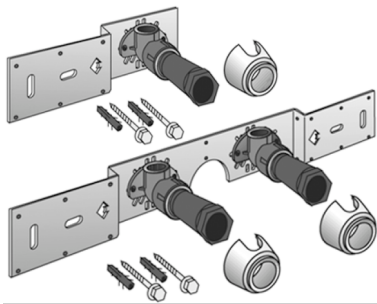

## KE85 KELEN PP-RCT connection set 20x1/2" single conn.

2629041

### Areas of application

With KE83 wall bracket fitting elbow 90°, sound-insulated, stopper, metal mount, plugs and fastening element

DO NOT screw in any threaded pipes and cast iron fittings!