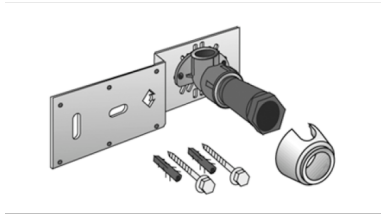

KELEN

KE85 KELEN PP-RCT connection set 20x1/2" single conn.

2629041

Areas of application

With KE83 wall bracket elbow 90°, sound-insulated, stopper, metal mount, anchors and fastening elements

Do NOT screw in any threaded pipes and cast iron fittings!

execution Einzel

Product information

VPE1 1 KT1

VPE2 15 KT2

weight 0,621 KGM

text KELEN PP-RCT connection set

INTRNR 39174000

main material group KELEN