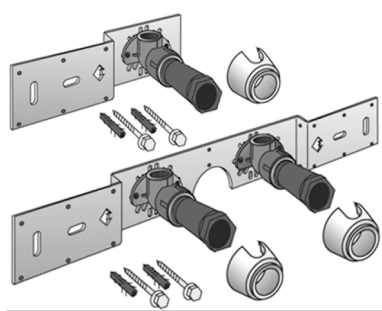

KELEN

KE85 KELEN PP-RCT connection set 20x1/2" 8-10cm

2629101

Areas of application

With KE83 wall bracket fitting elbow 90°, sound-insulated, stopper, metal mount, plugs and fastening element

DO NOT screw in any threaded pipes and cast iron fittings!

execution Doppel flach

Product information

VPE1 1,00 KT1

VPE2 15,00 KT2

weight 0,793 KGM

text KELEN PP-RCT connection set

INTRNR 39174000

main material group KELEN

material group KELEN metal fittings

code KE85

Art. No	label	d1 mm
---------	-------	-------

2629101	20x1/2" 8-10cm	20
---------	----------------	----

KE KELIT GmbH

A 4020 Linz, Ignaz-Mayer-Straße 17, Austria, Europe