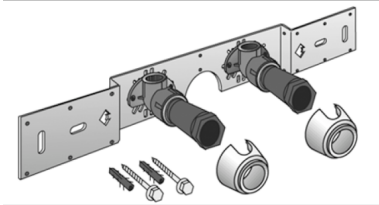

KELEN

KE85 KELEN PP-RCT connection set 20x1/2" 8-10cm

2629101

Areas of application

With KE83 wall bracket elbow 90°, sound-insulated, stopper, metal mount, anchors and fastening elements

Do NOT screw in any threaded pipes and cast iron fittings!

Approvals:

Specifications

Article information

port 1 Kunststoffschweißmuffe

execution Doppel flach

Product information

VPE1 1 KT1

VPE2 15 KT2

weight 1,013 KGM

text KELEN PP-RCT connection set

INTRNR 39174000

main material group KELEN

material group KELEN metal fittings

code KE85

Art. No	label	d1 mm
---------	-------	-------

2629101	20x1/2" 8-10cm	20
---------	----------------	----