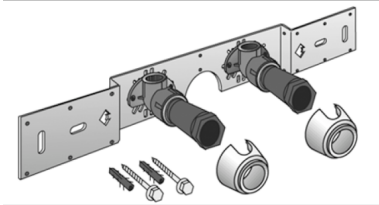

KELEN

KE85 KELEN PP-RCT connection set 20x1/2" 15cm

2629151

Areas of application

With KE83 wall bracket elbow 90°, sound-insulated, stopper, metal mount, anchors and fastening elements

Do NOT screw in any threaded pipes and cast iron fittings!

execution Doppel flach

Product information

VPE1 1 KT1

VPE2 15 KT2

weight 1,044 KGM

text KELEN PP-RCT connection set

INTRNR 39174000

main material group KELEN

material group KELEN metal fittings

code KE85

| Art. No | label | d1 mm |
|---------|-------|-------|
|---------|-------|-------|

| | | |
|---------|--------------|----|
| 2629151 | 20x1/2" 15cm | 20 |
|---------|--------------|----|