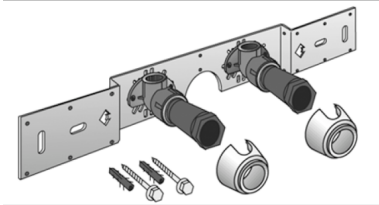

KELEN

KE85 KELEN PP-RCT connection set 25x1/2" 15cm

2629161

Areas of application

With KE83 wall bracket elbow 90°, sound-insulated, stopper, metal mount, anchors and fastening elements

Do NOT screw in any threaded pipes and cast iron fittings!

execution Doppel flach

Product information

VPE1 1 KT1

VPE2 15 KT2

weight 1,054 KGM

text KELEN PP-RCT connection set

INTRNR 39174000

main material group KELEN