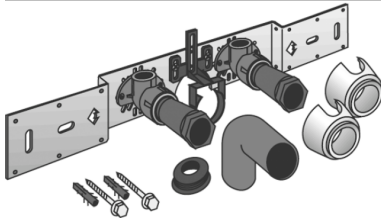

KELEN

KE85SB KELEN PP-RCT connection set with siphon elbow 20x1/2" 8-10cm

2629121

Areas of application

With KE83 wall bracket fitting elbow 90°, sound-insulated; stopper, metal mount, plugs and fastening elements, incl. elbow for connecting to trap d50mm and galvanised nipple d30
DO NOT screw in any threaded pipes and cast iron fittings!

execution Doppel flach

Product information

VPE1 1,00 KT1

VPE2 15,00 KT2

weight 0,934 KGM

text KELEN PP-RCT connection set wit siphon elbow

INTRNR 39174000

main material group KELEN

material group KELEN metal fittings

code KE85SB

Art. No	label	d1 mm
---------	-------	-------

2629121	20x1/2" 8-10cm	20
---------	----------------	----

KE KELIT GmbH

A 4020 Linz, Ignaz-Mayer-Straße 17, Austria, Europe