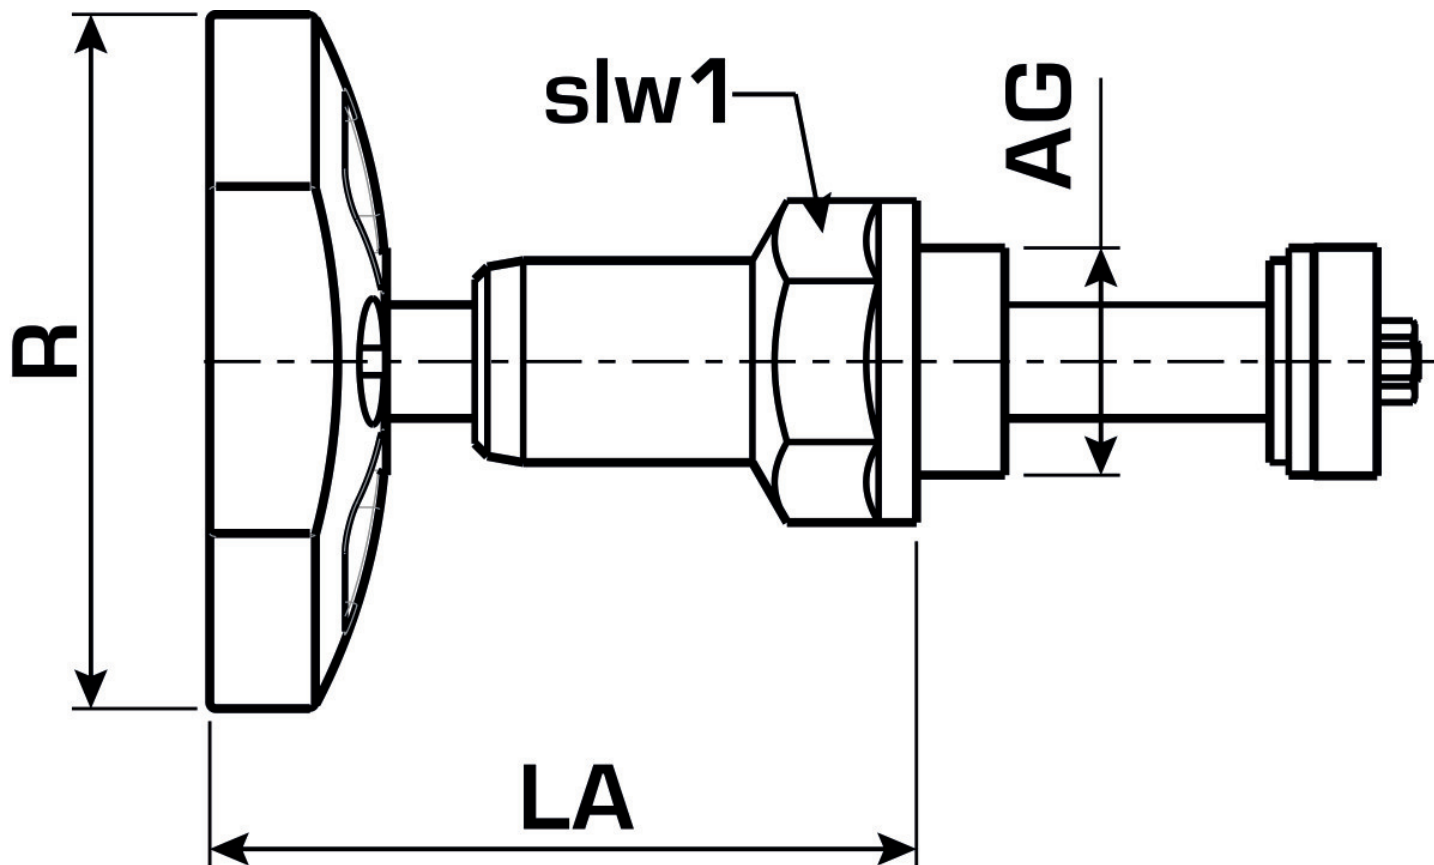

## K50F KELIT shut-off valve hand wheel bonnet 3/4"

2660970

### Areas of application

Hand wheel - bonnet, compatible with KE50A d25x3/4" and KE50P d32x3/4"

# Specifications

Product information	
VPE1	1,00 SA1
VPE2	40,00 KT1
VPE3	160,00 KT2
VPE4	3840,00 PAL
weight	0,098 KGM
text	KELIT shut-off valve hand wheel bonnet
INTRNR	84819000
main material group	KELEN
material group	KELEN accessories
code	K50F

Art. No	label	d1 mm	L1 mm	slw1
2660970	3/4"	50	46	17