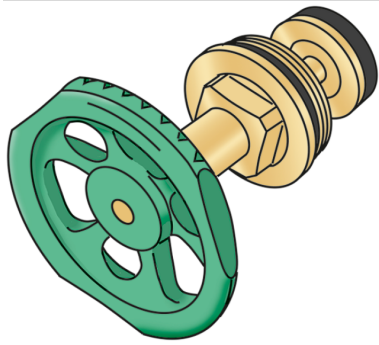

# KELEN

## K50F KELIT shut-off valve hand wheel bonnet 3/4"

2660970

### Areas of application

Hand wheel - bonnet, compatible with KE50A d25x3/4" and KE50P d32x3/4"

# Specifications

Product information	
VPE1	1,00 SA1
VPE2	40,00 KT1
VPE3	160,00 KT2
VPE4	3840,00 PAL
weight	0,098 KGM
text	KELIT shut-off valve hand wheel bonnet
INTRNR	84819000
main material group	KELEN
material group	KELEN accessories
code	K50F