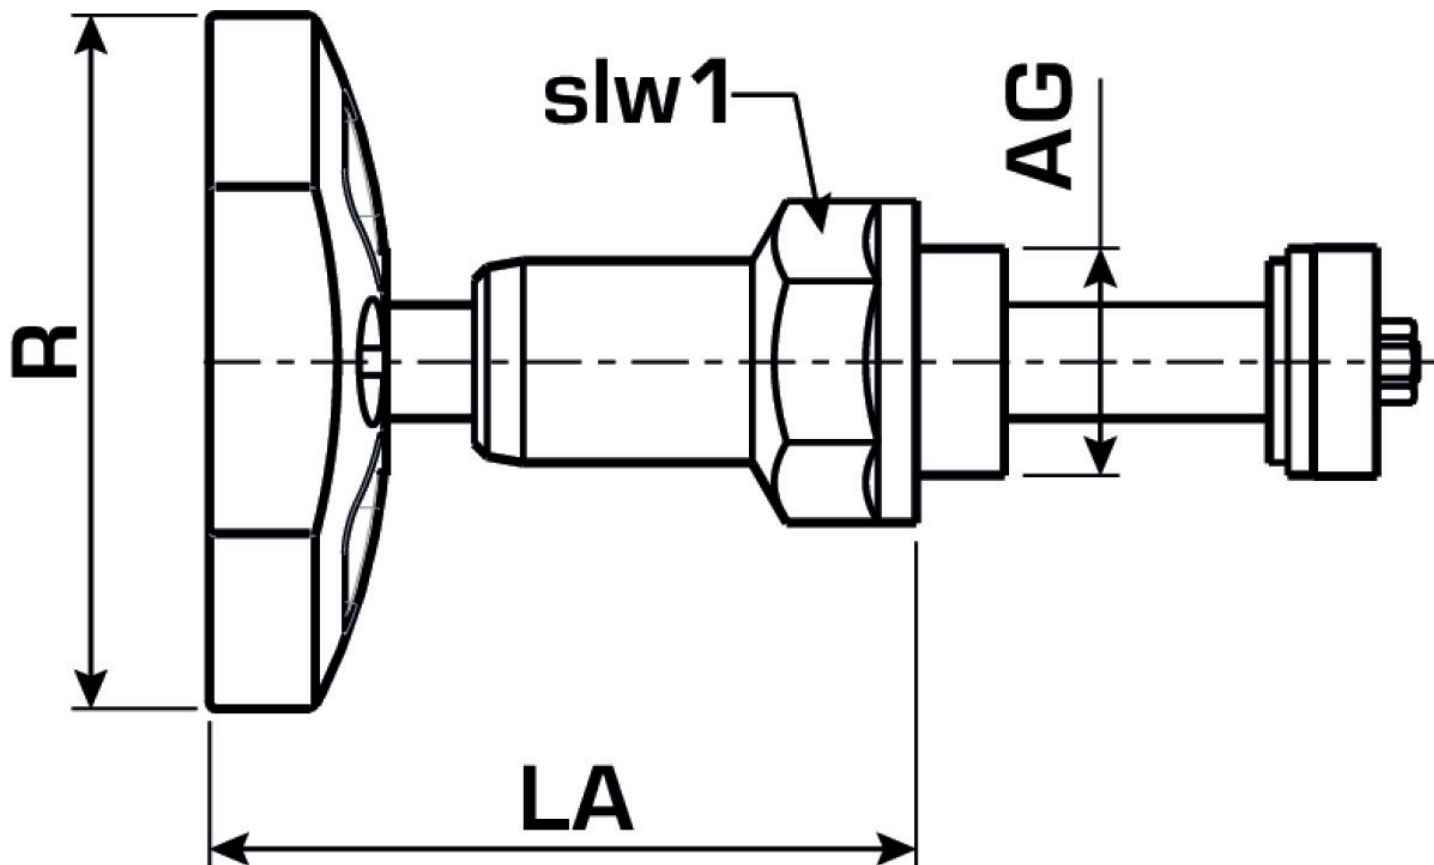

KELEN

K50F KELIT shut-off valve hand wheel bonnet 3/4"

2660970

Areas of application

Hand wheel - bonnet, compatible with KE50A d25x3/4" and KE50P d32x3/4"

Approvals:

Specifications

Product information	
VPE1	1 SA1
VPE2	40 KT1
VPE3	160 KT2
VPE4	3840 PAL
weight	0,1 KGM
text	KELIT shut-off valve hand wheel bonnet
INTRNR	84819000
main material group	KELEN
material group	KELEN accessories
code	K50F

Art. No	label	d1 mm	L1 mm	slw1
2660970	3/4"	50	46	17