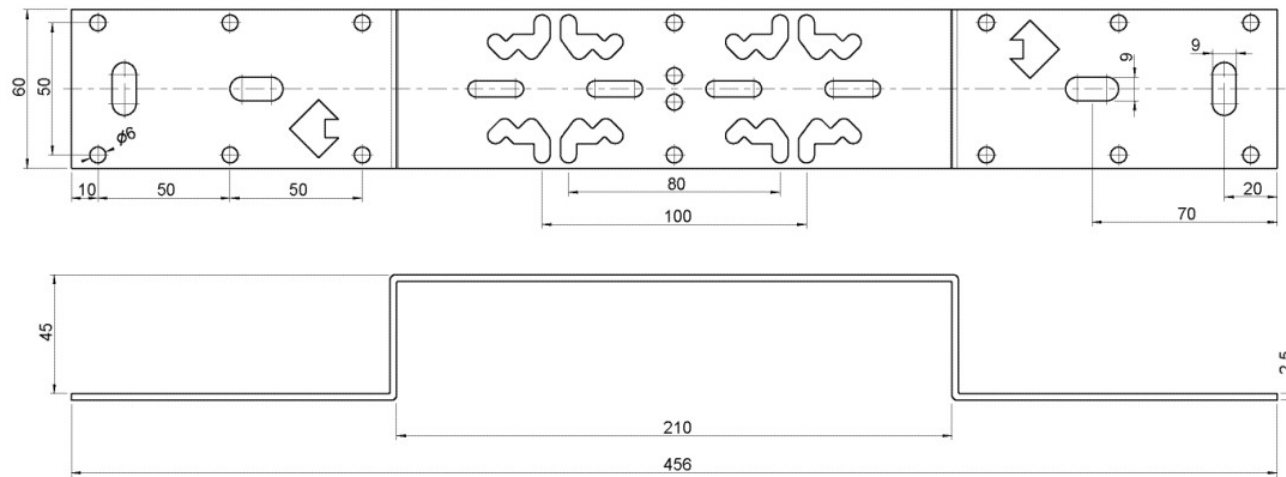

## K85A KELIT connector rail Single connection

2629030

### Areas of application

For mounting KELEN, KETRIX, KELOX and STEELOX elbow wall bracket fittings, made of galvanised sheet metal

# Specifications

Product information	
VPE1	1,00 KT1
VPE2	15,00 KT2
weight	0,231 KGM
text	KELIT connector rail
INTRNR	73269098
main material group	KELEN
material group	KELEN accessories
code	K85A

Art. No	label	t mm
2629030	Single connection	45