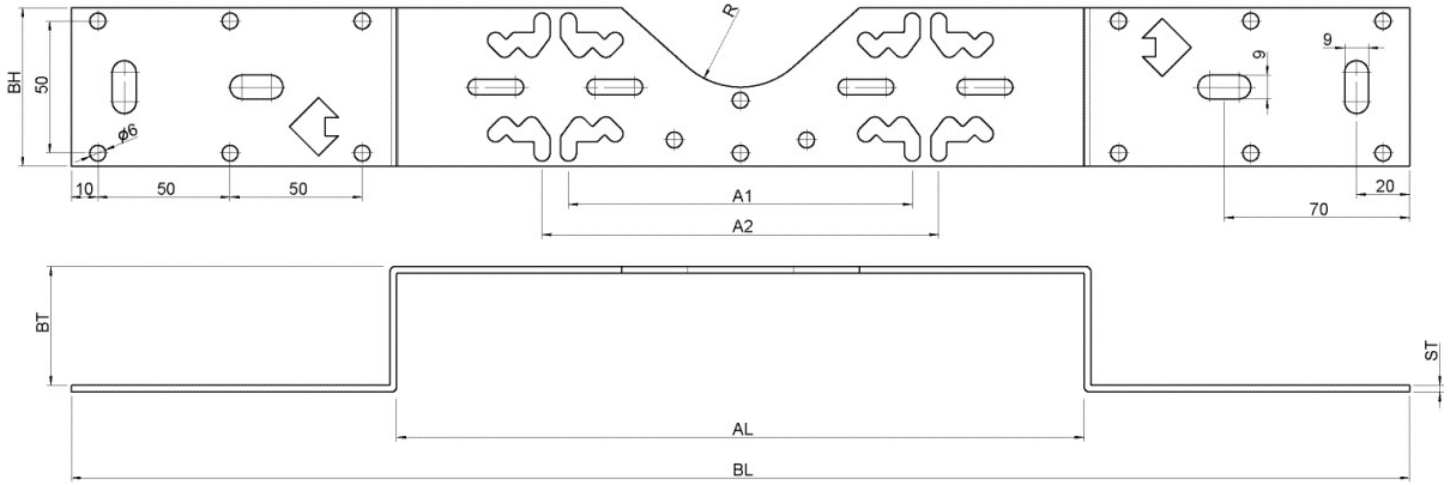

# Specifications

Product information	
VPE1	1,00 KT1
VPE2	15,00 KT2
weight	0,231 KGM
text	KELIT connector rail
INTRNR	73269098
main material group	KELEN
material group	KELEN accessories
code	K85A

Art. No	label	t mm
2629030	Single connection	45