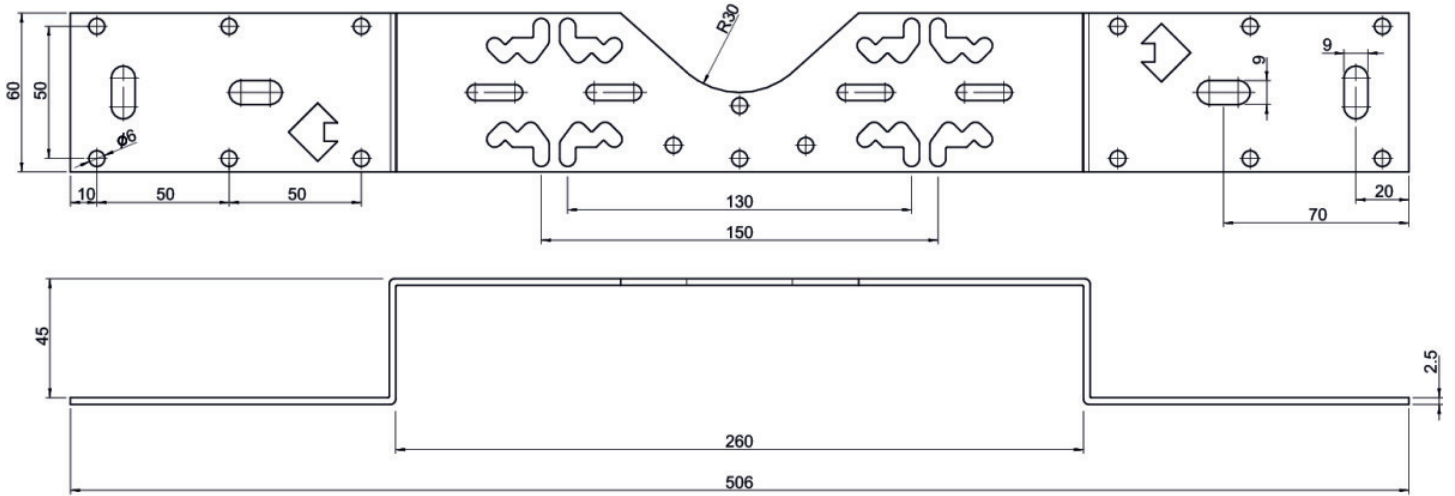

KELEN

K85A KELIT connector rail Single connection

2629030

Areas of application

For mounting KELEN, KETRIX, KELOX and STEELOX elbow wall plates, made of galvanized sheet steel

Specifications

Product information	
VPE1	1 KT1
VPE2	15 KT2
weight	0,447 KGM
text	KELIT connector rail
INTRNR	73269098
main material group	KELEN
material group	KELEN accessories
code	K85A