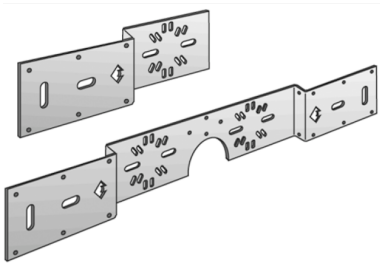

## K85A KELIT connector rail Single connection

2629030

### Areas of application

For mounting KELEN, KETRIX, KELOX and STEELOX elbow wall bracket fittings, made of galvanised sheet metal

# Specifications

Product information	
VPE1	1,00 KT1
VPE2	15,00 KT2
weight	0,231 KGM
text	KELIT connector rail
INTRNR	73269098
main material group	KELEN
material group	KELEN accessories
code	K85A

Art. No	label	t mm
2629030	Single connection	45