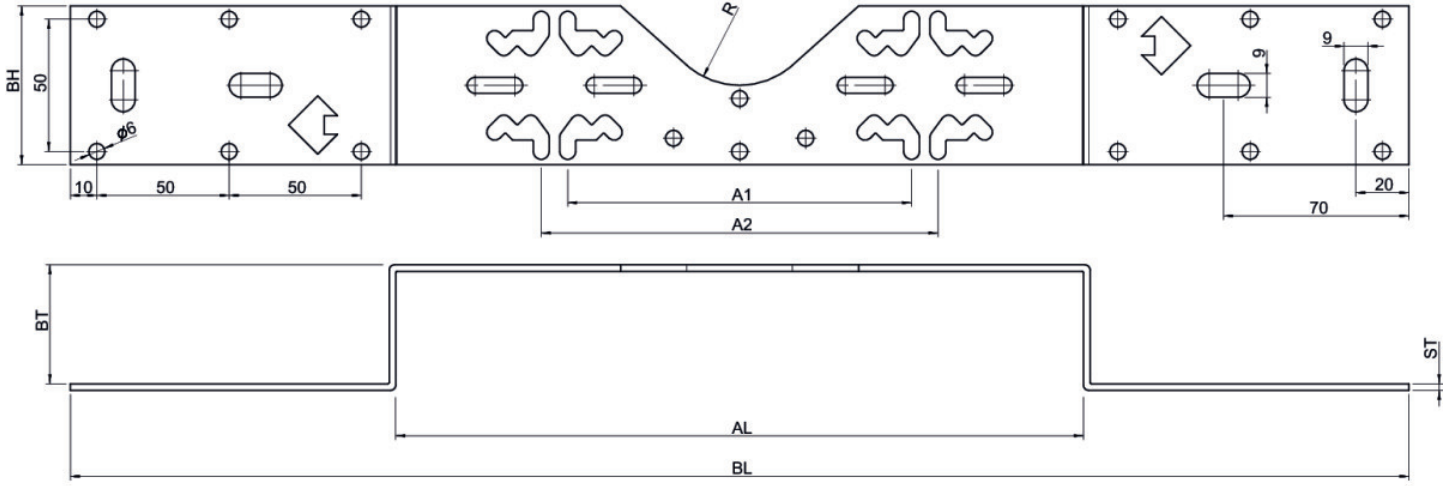

KELEN

K85A KELIT connector rail Single connection

2629030

Areas of application

For mounting KELEN, KETRIX, KELOX and STEELOX elbow wall plates, made of galvanized sheet steel

Specifications

Product information	
VPE1	1 KT1
VPE2	15 KT2
weight	0,447 KGM
text	KELIT connector rail
INTRNR	73269098
main material group	KELEN
material group	KELEN accessories
code	K85A