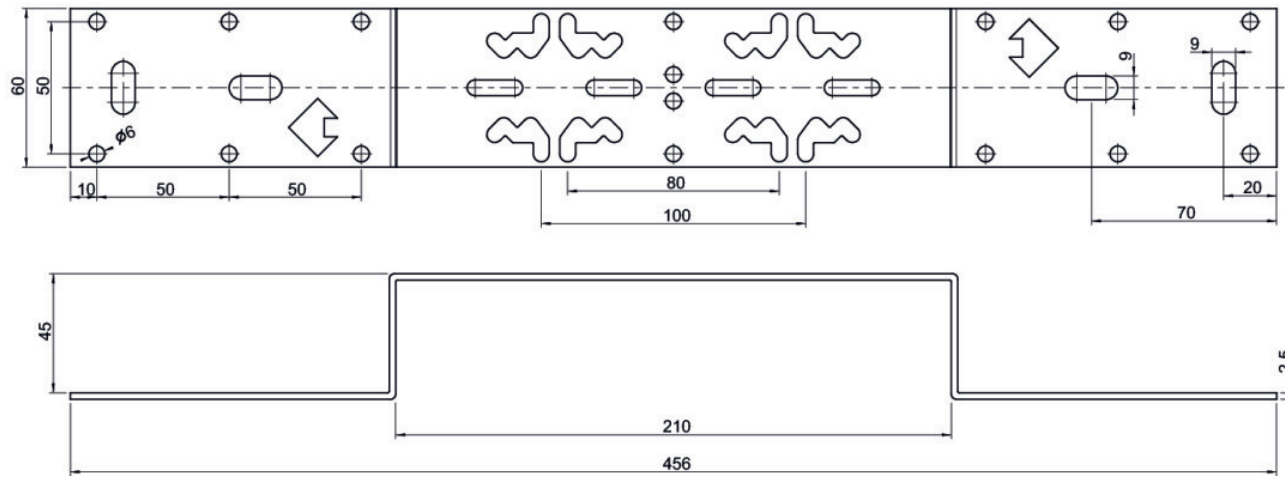

KELEN

K85A KELIT connector rail Single connection

2629030

Areas of application

For mounting KELEN, KETRIX, KELOX and STEELOX elbow wall plates, made of galvanized sheet steel

Specifications

Product information	
VPE1	1 KT1
VPE2	15 KT2
weight	0,447 KGM
text	KELIT connector rail
INTRNR	73269098
main material group	KELEN
material group	KELEN accessories
code	K85A