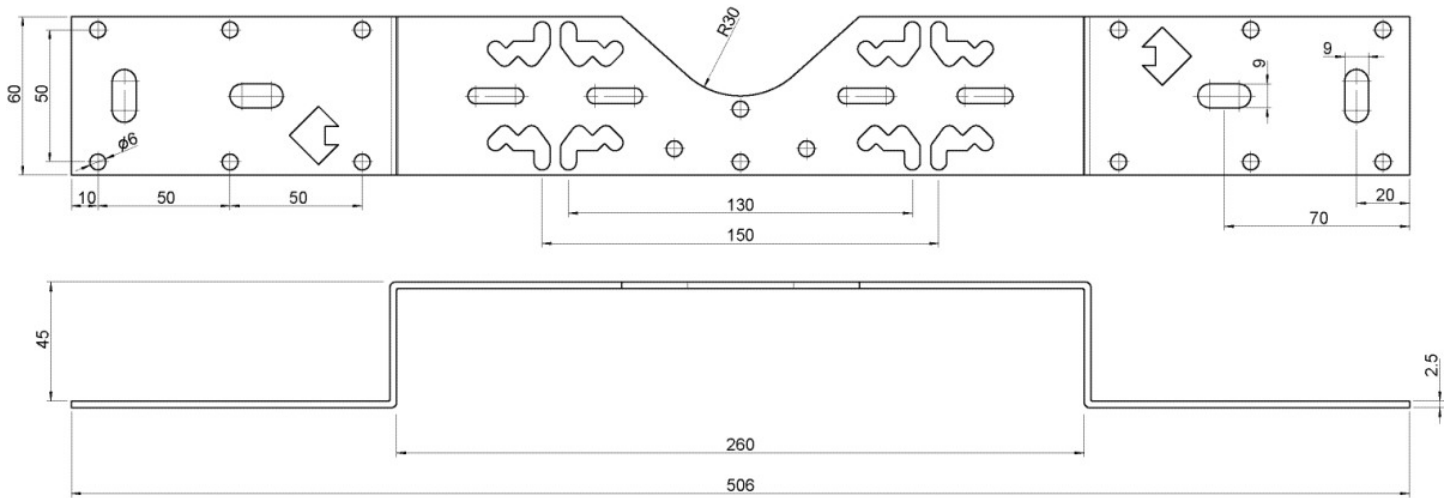

# Specifications

Product information	
VPE1	1,00 KT1
VPE2	15,00 KT2
weight	0,231 KGM
text	KELIT connector rail
INTRNR	73269098
main material group	KELEN
material group	KELEN accessories
code	K85A

Art. No	label	t mm
2629030	Single connection	45