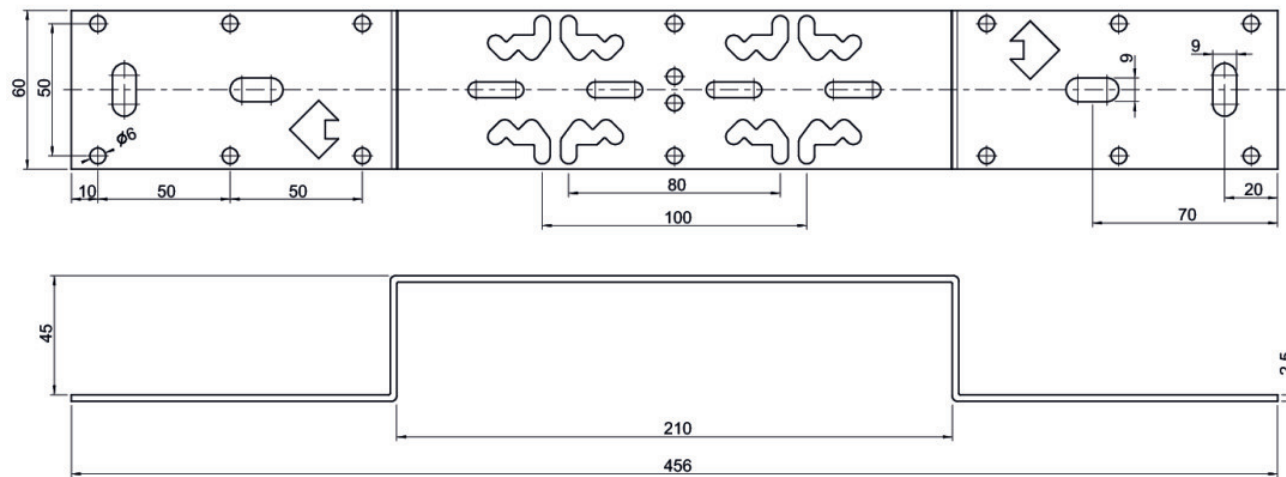

KELEN

K85A KELIT connector rail 8-10/4.5cm

2629090

Areas of application

For mounting KELEN, KETRIX, KELOX and STEELOX elbow wall plates, made of galvanized sheet steel

Specifications

Product information	
VPE1	1 KT1
VPE2	15 KT2
weight	0,8 KGM
text	KELIT connector rail
INTRNR	73269098
main material group	KELEN
material group	KELEN accessories
code	K85A