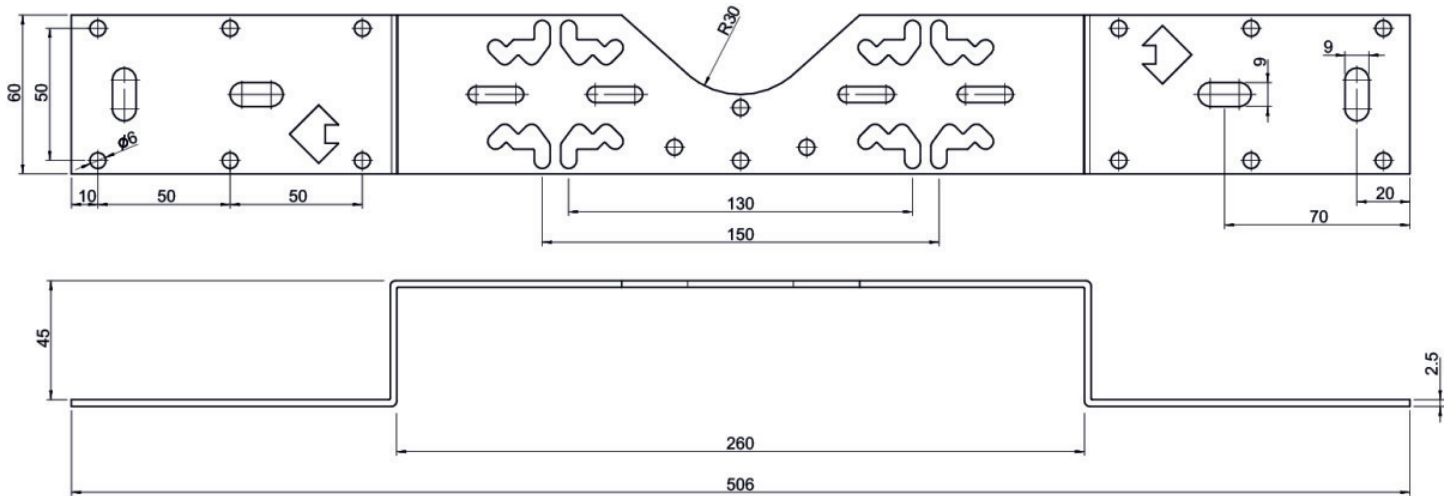

KELEN

K85A KELIT connector rail 8-10/4.5cm

2629090

Areas of application

For mounting KELEN, KETRIX, KELOX and STEELOX elbow wall plates, made of galvanized sheet steel

Specifications

Product information	
VPE1	1 KT1
VPE2	15 KT2
weight	0,8 KGM
text	KELIT connector rail
INTRNR	73269098
main material group	KELEN
material group	KELEN accessories
code	K85A