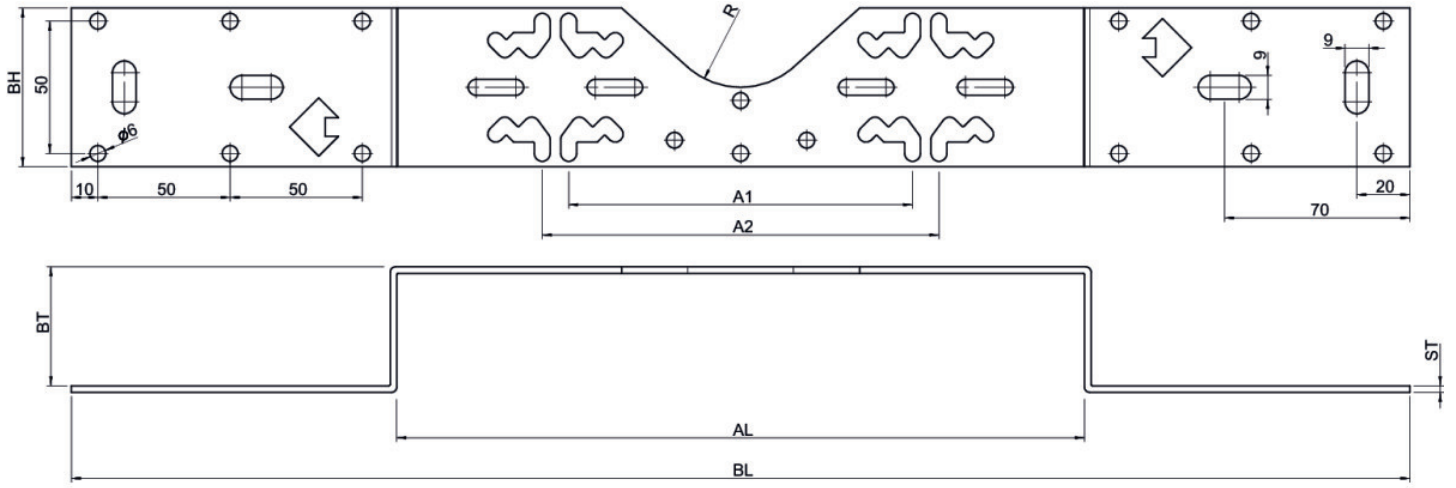

KELEN

K85A KELIT connector rail 8-10/4.5cm

2629090

Areas of application

For mounting KELEN, KETRIX, KELOX and STEELOX elbow wall plates, made of galvanized sheet steel

Specifications

Product information	
VPE1	1 KT1
VPE2	15 KT2
weight	0,8 KGM
text	KELIT connector rail
INTRNR	73269098
main material group	KELEN
material group	KELEN accessories
code	K85A