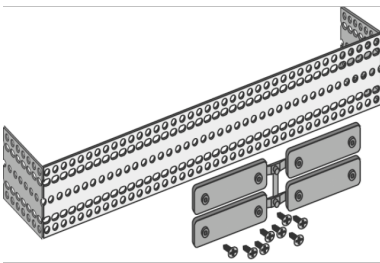

## K85H KELIT hollow-wall mounting rail 350mm

2629190

### Areas of application

For cutting to length and mounting the KELEN, KETRIX, KELOX and STEELOX connecting sets in drywall, incl. 4 anchors and 8 fastening screws

# Specifications

Product information	
VPE1	1 KT1
VPE2	15 KT2
weight	0,616 KGM
text	KELIT hollow-wall mounting rail
INTRNR	73269098
main material group	KELEN
material group	KELEN accessories
code	K85H

Art. No	label	t
2629190	350mm	40