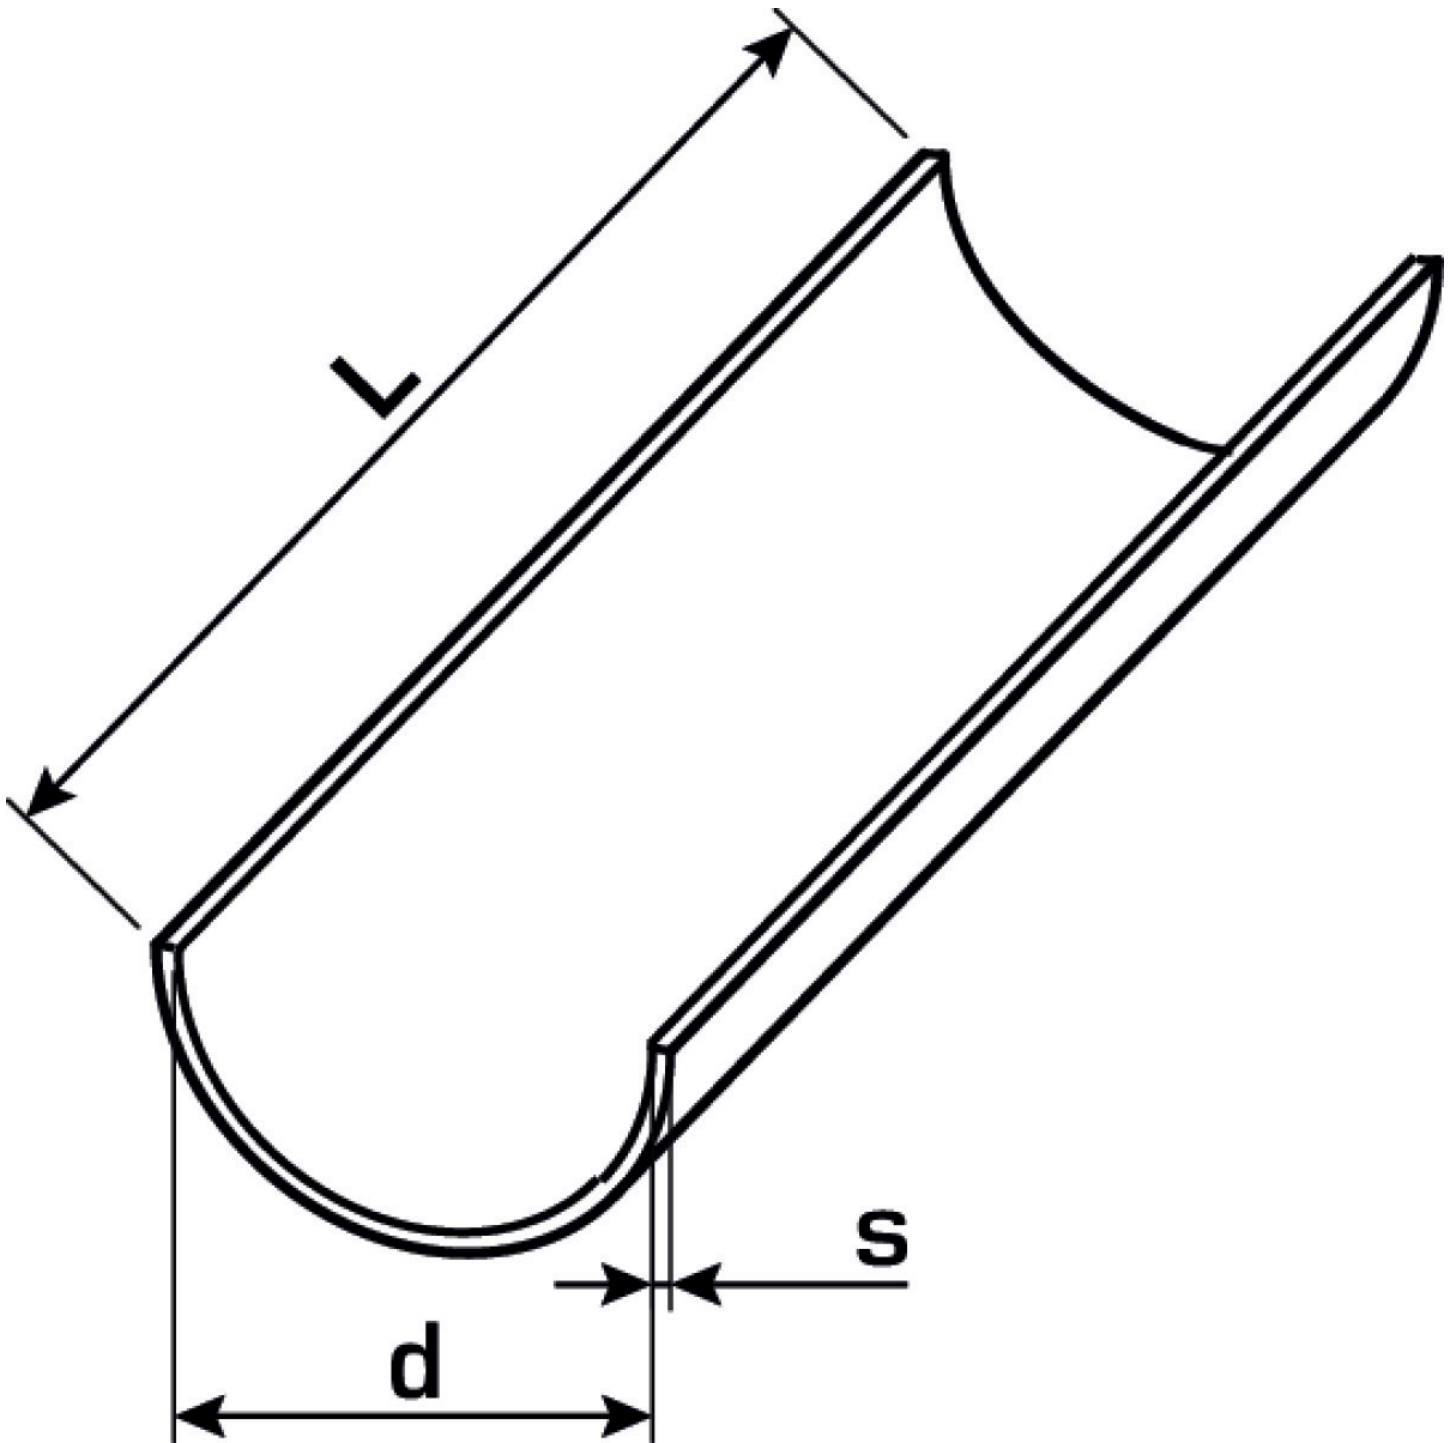

Art. No	label	L1
2670260	16	2000