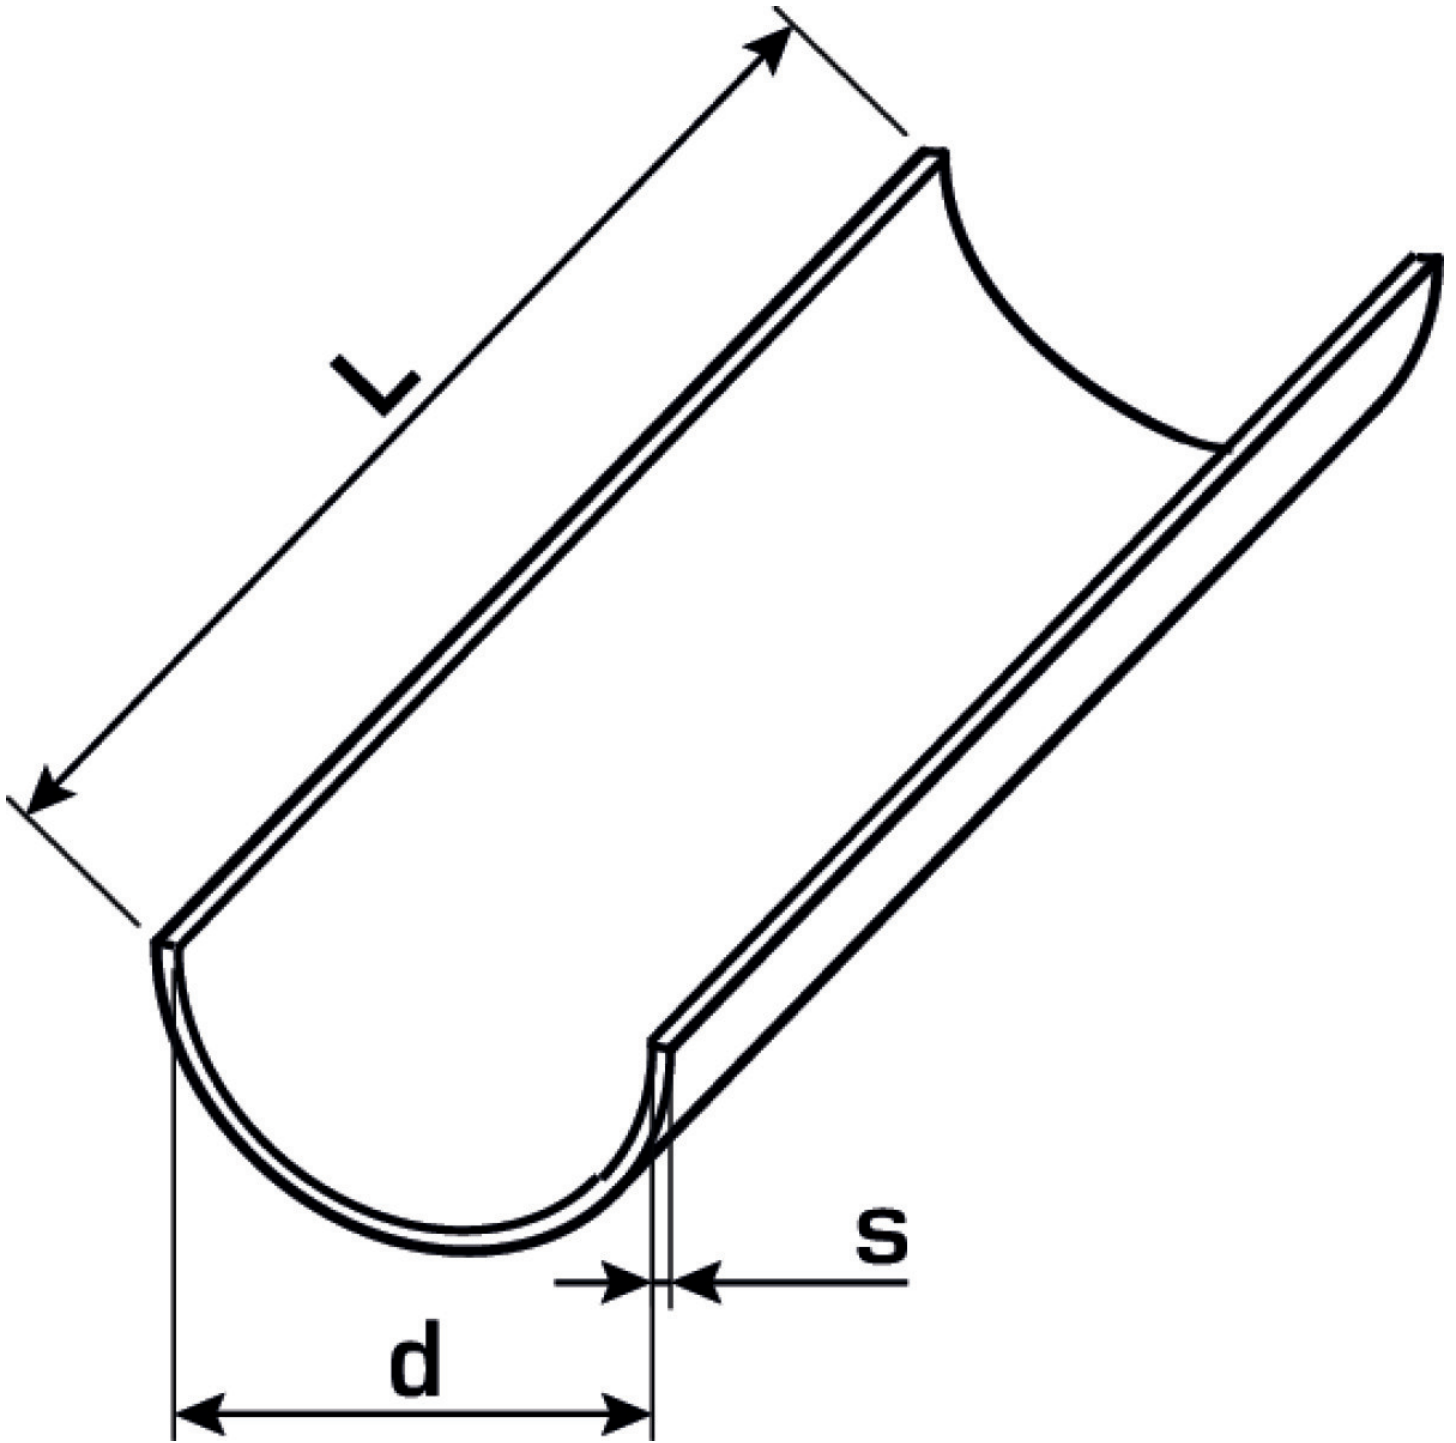

Art. No	label	L1
2670300	20	2000