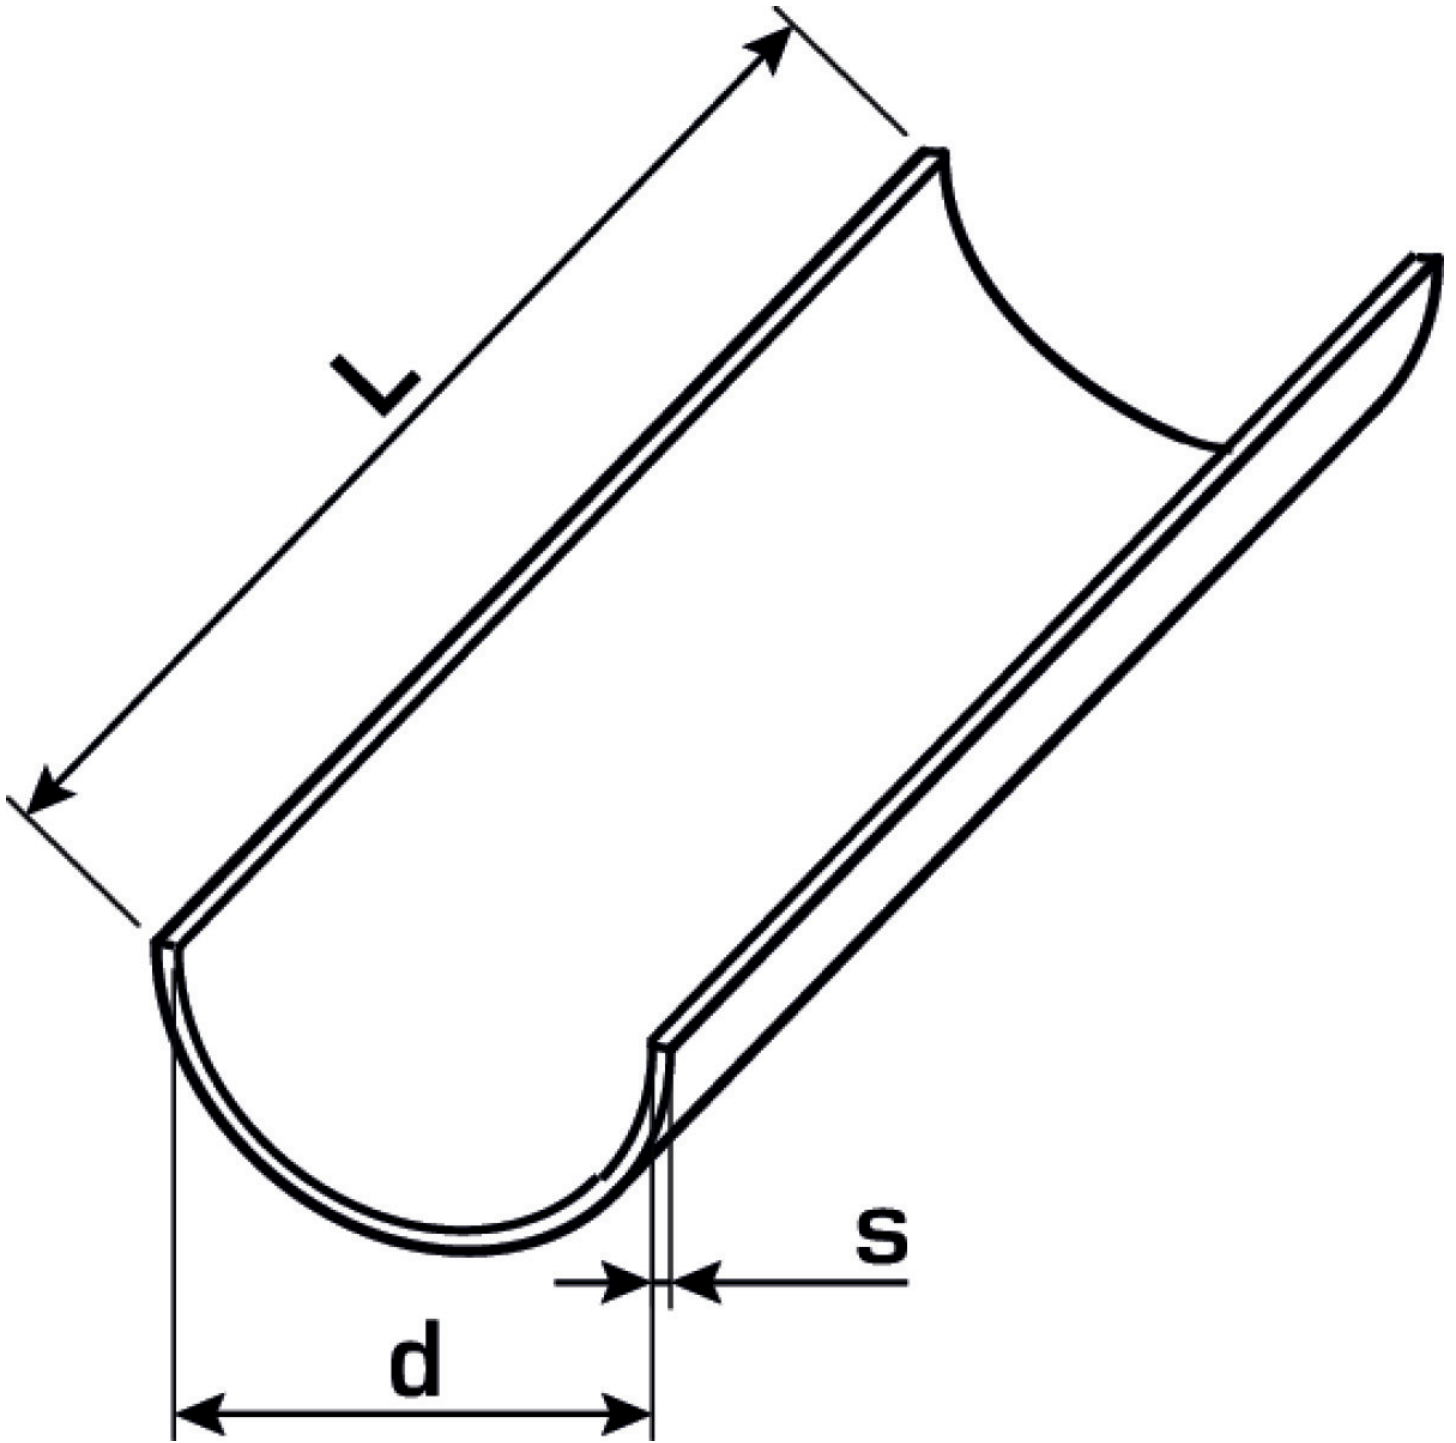

Art. No	label	L1
2670600	25	2000