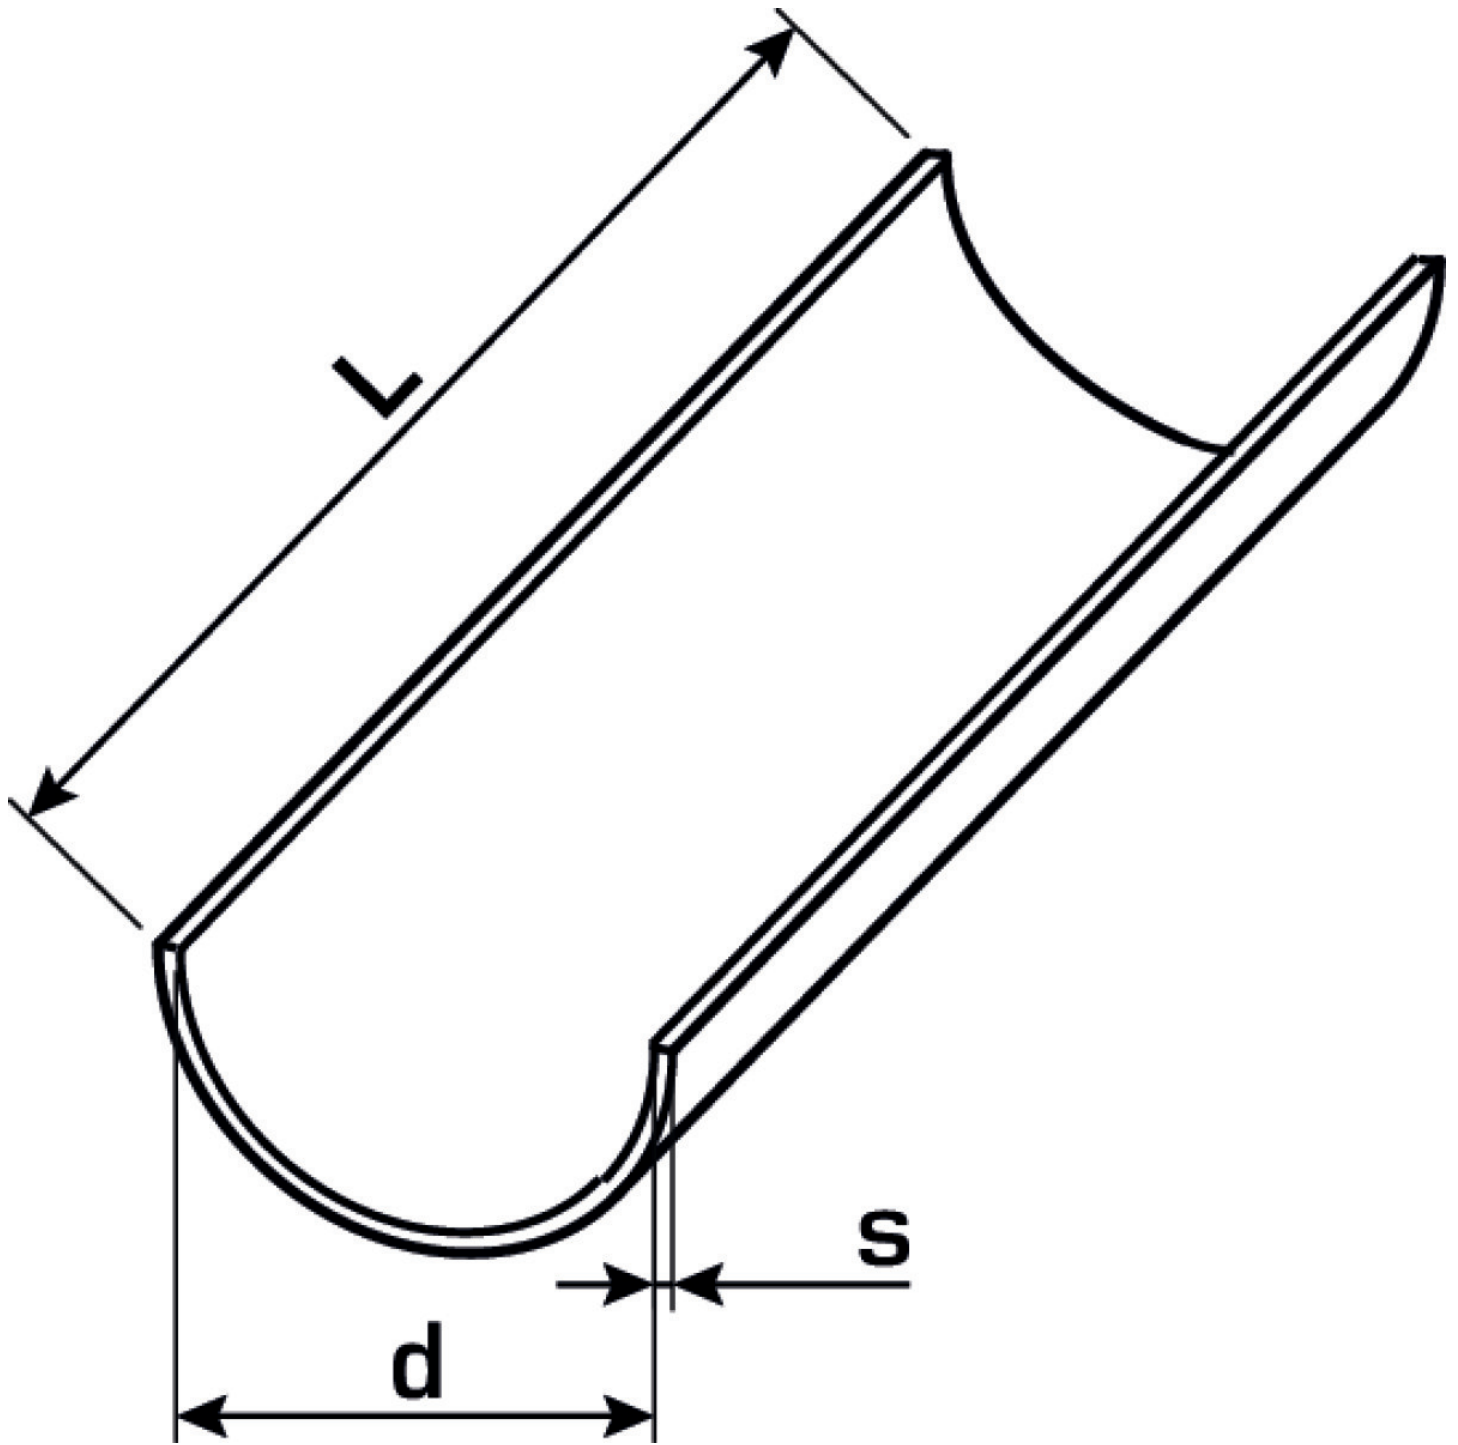

KELEN

K88 KELIT pipe channel 32

2670900

Areas of application

Pipe channel made of galvanized sheet steel, dimensions d16, 20, 25 and 32mm, self-clamping on pipe design length 2m

Specifications

Article information

colour Zink

Product information

VPE1 40 BND

L 2 m

weight 0,308 KGM

text KELIT pipe channel

INTRNR 72123000

main material group KELEN

material group KELEN accessories

code K88

Art. No	label	L1 m
2670900	32	2