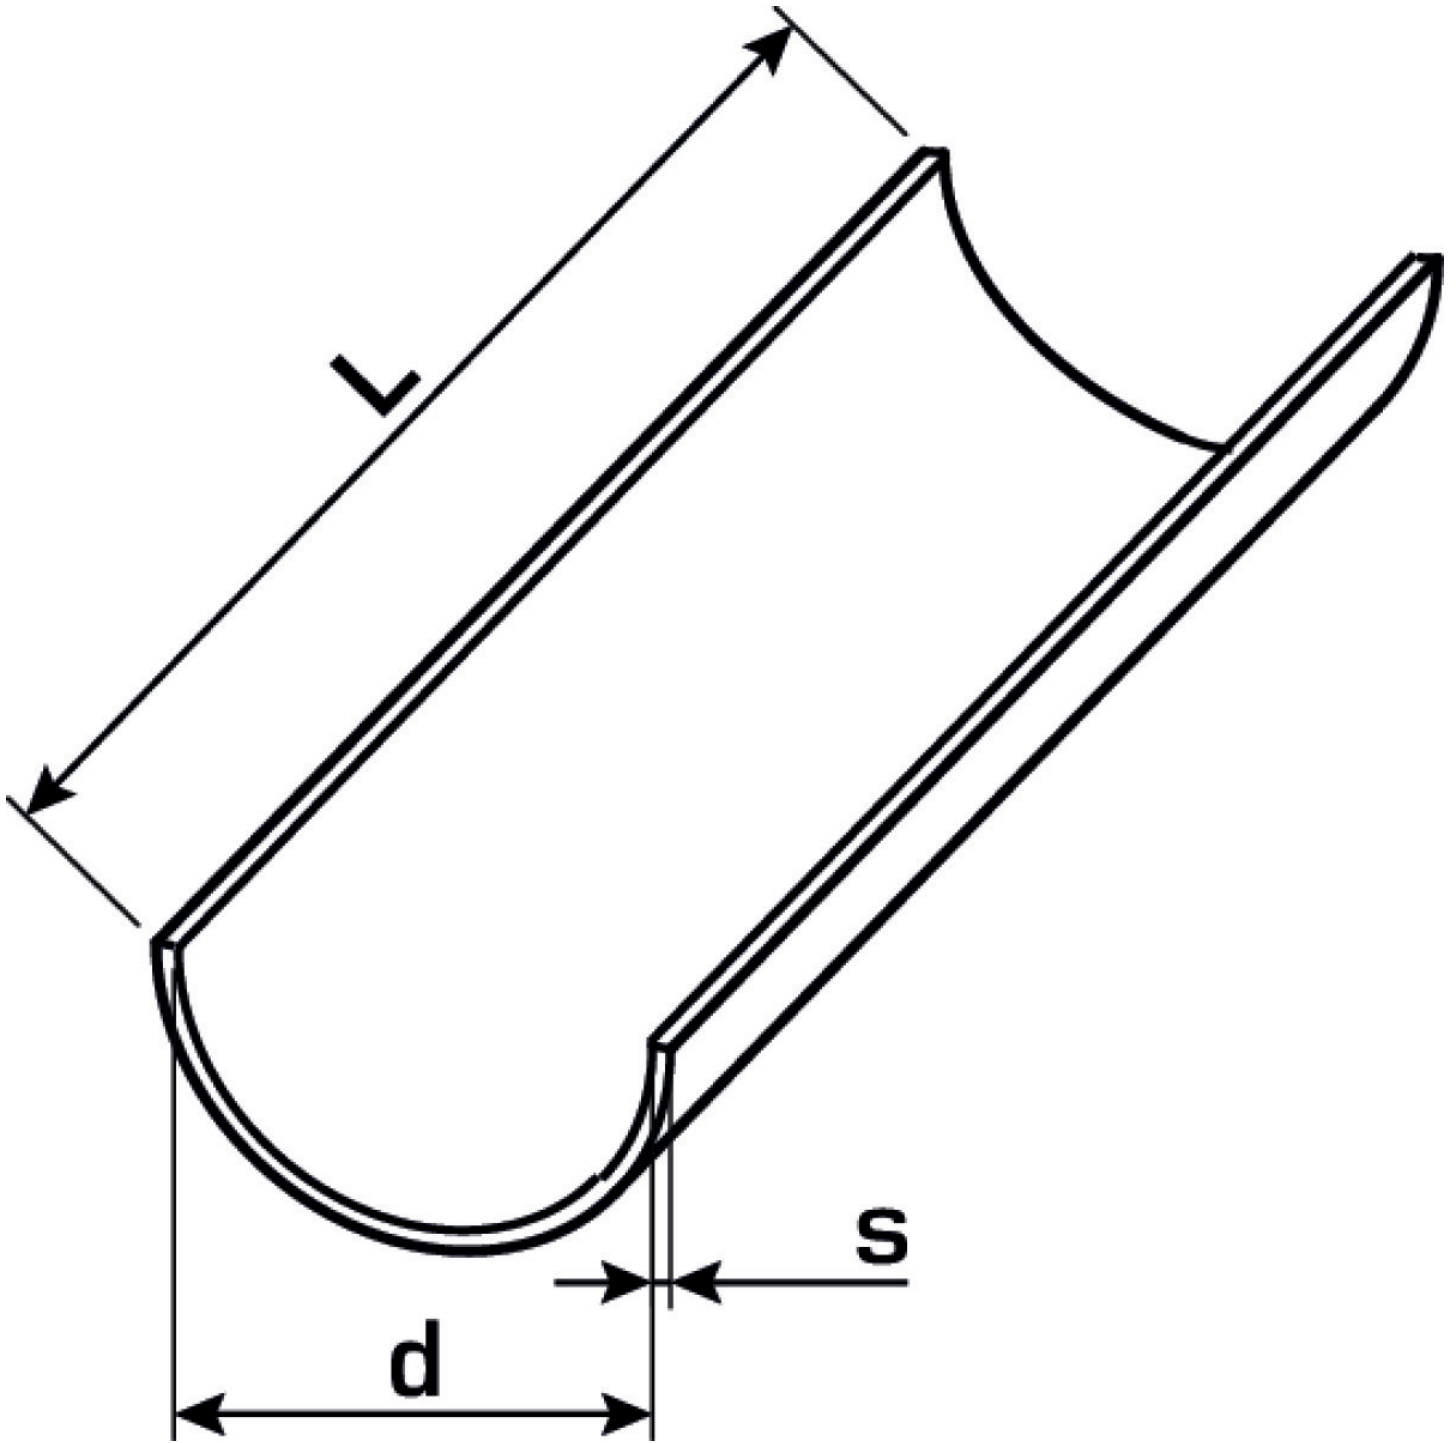

KELEN

K88 KELIT pipe channel 40

2671000

Areas of application

Pipe channel made of galvanized sheet steel, dimensions d16, 20, 25 and 32mm, self-clamping on pipe design length 2m

Specifications

Article information

colour Zink

Product information

VPE1 20 BND

L 2 m

weight 0,305 KGM

text KELIT pipe channel

INTRNR 72123000

main material group KELEN

material group KELEN accessories

code K88

Art. No	label	L1 m
2671000	40	2