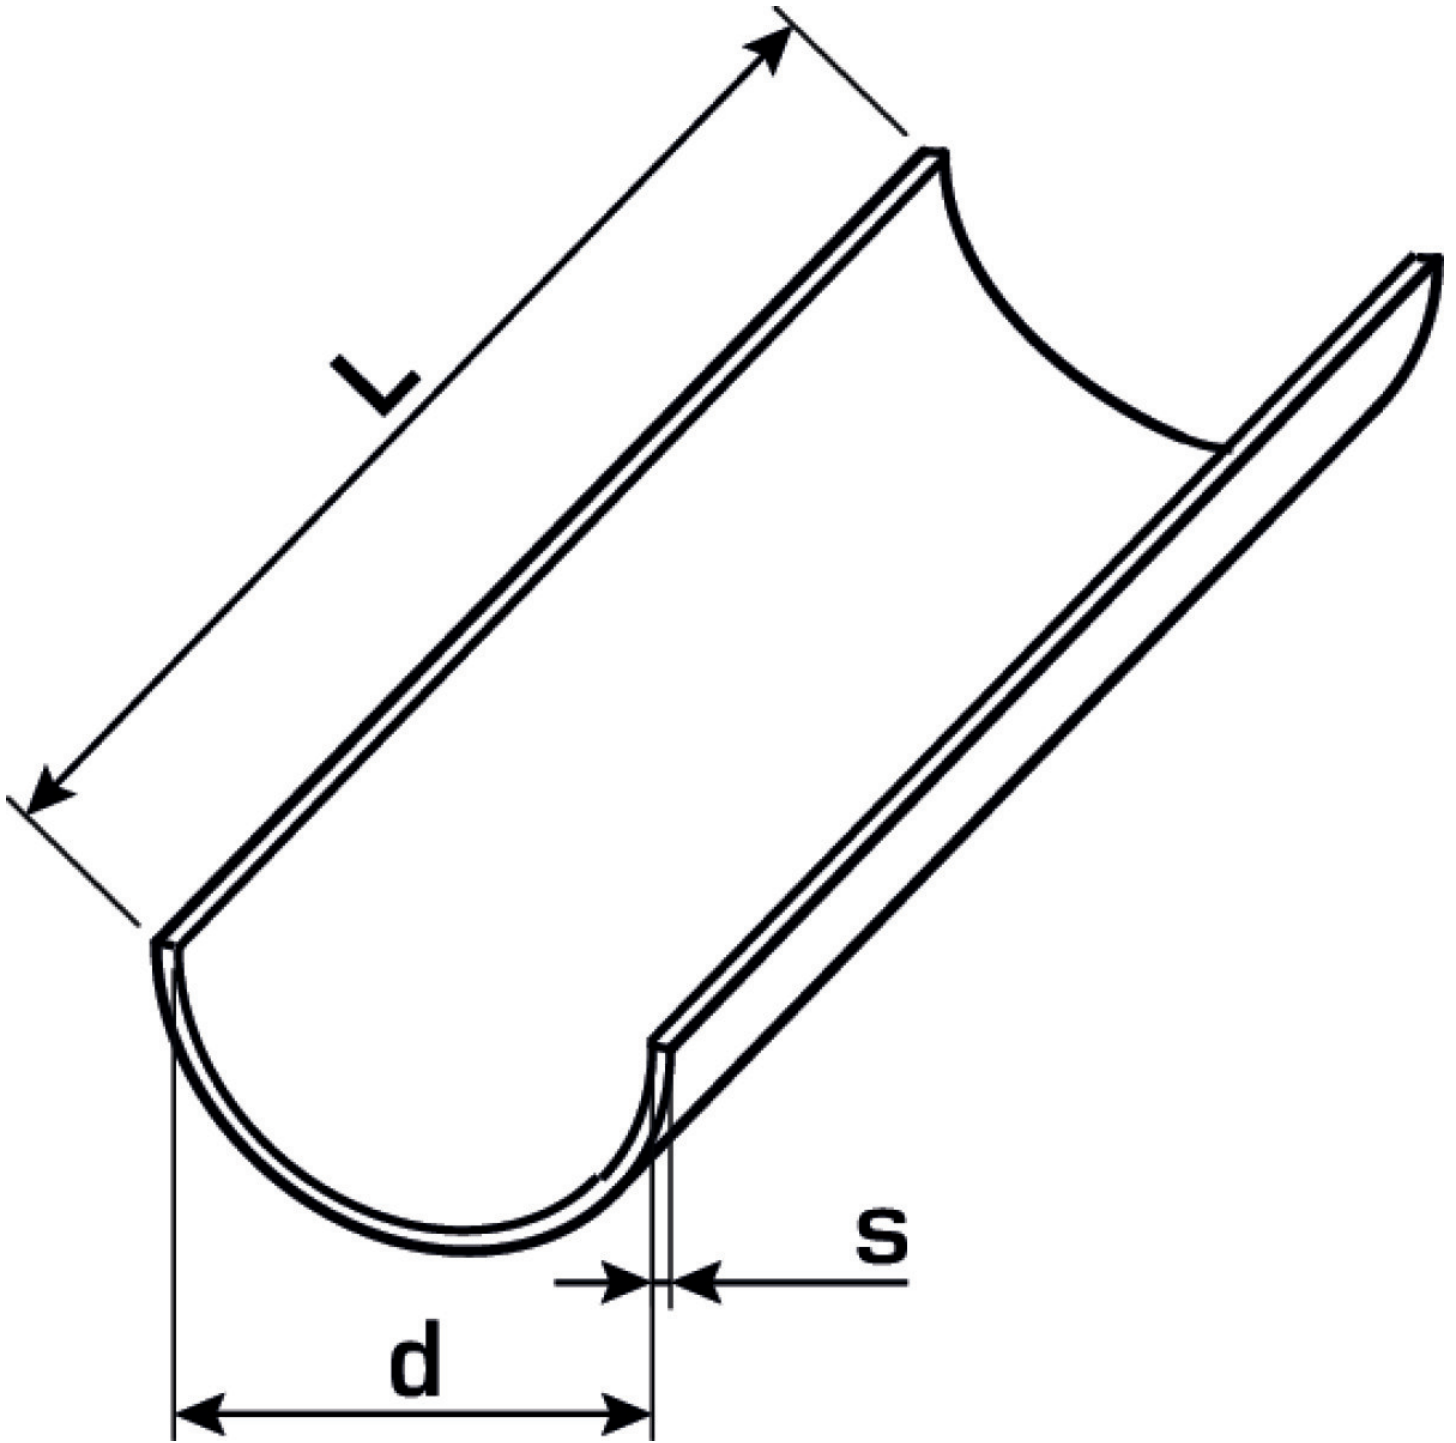

KELEN

K88 KELIT pipe channel 63

2671300

Areas of application

Pipe channel made of galvanized sheet steel, dimensions d16, 20, 25 and 32mm, self-clamping on pipe design length 2m

Specifications

Article information

colour Zink

Product information

VPE1 20 BND

L 2 m

weight 0,587 KGM

text KELIT pipe channel

INTRNR 72123000

main material group KELEN

material group KELEN accessories

code K88

Art. No	label	L1 m
2671300	63	2