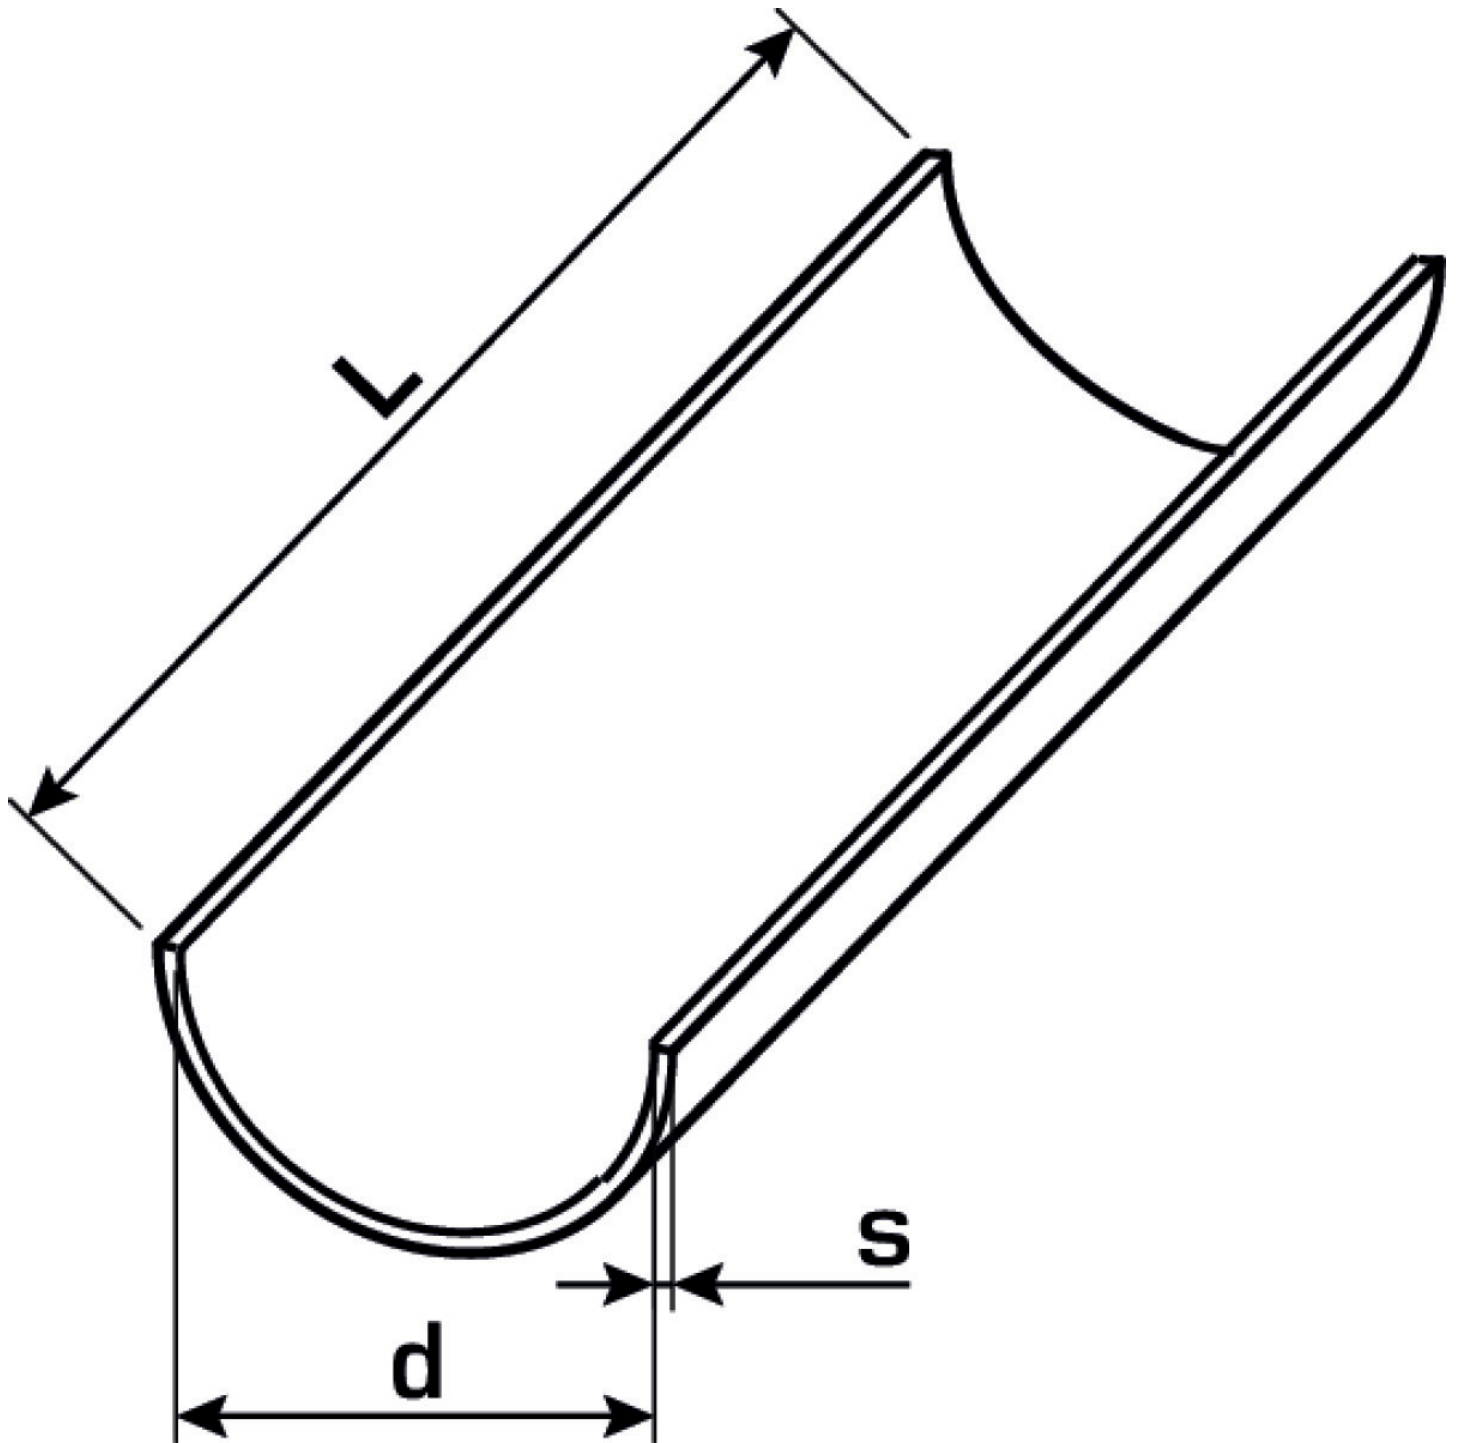

KELEN

K88 KELIT pipe channel 75

2671500

Areas of application

Pipe channel made of galvanized sheet steel, dimensions d16, 20, 25 and 32mm, self-clamping on pipe design length 2m

Specifications

Article information

colour Zink

Product information

VPE1 20 BND

L 2 m

weight 0,7 KGM

text KELIT pipe channel

INTRNR 72123000

main material group KELEN

material group KELEN accessories

code K88

Art. No	label	L1 m
2671500	75	2