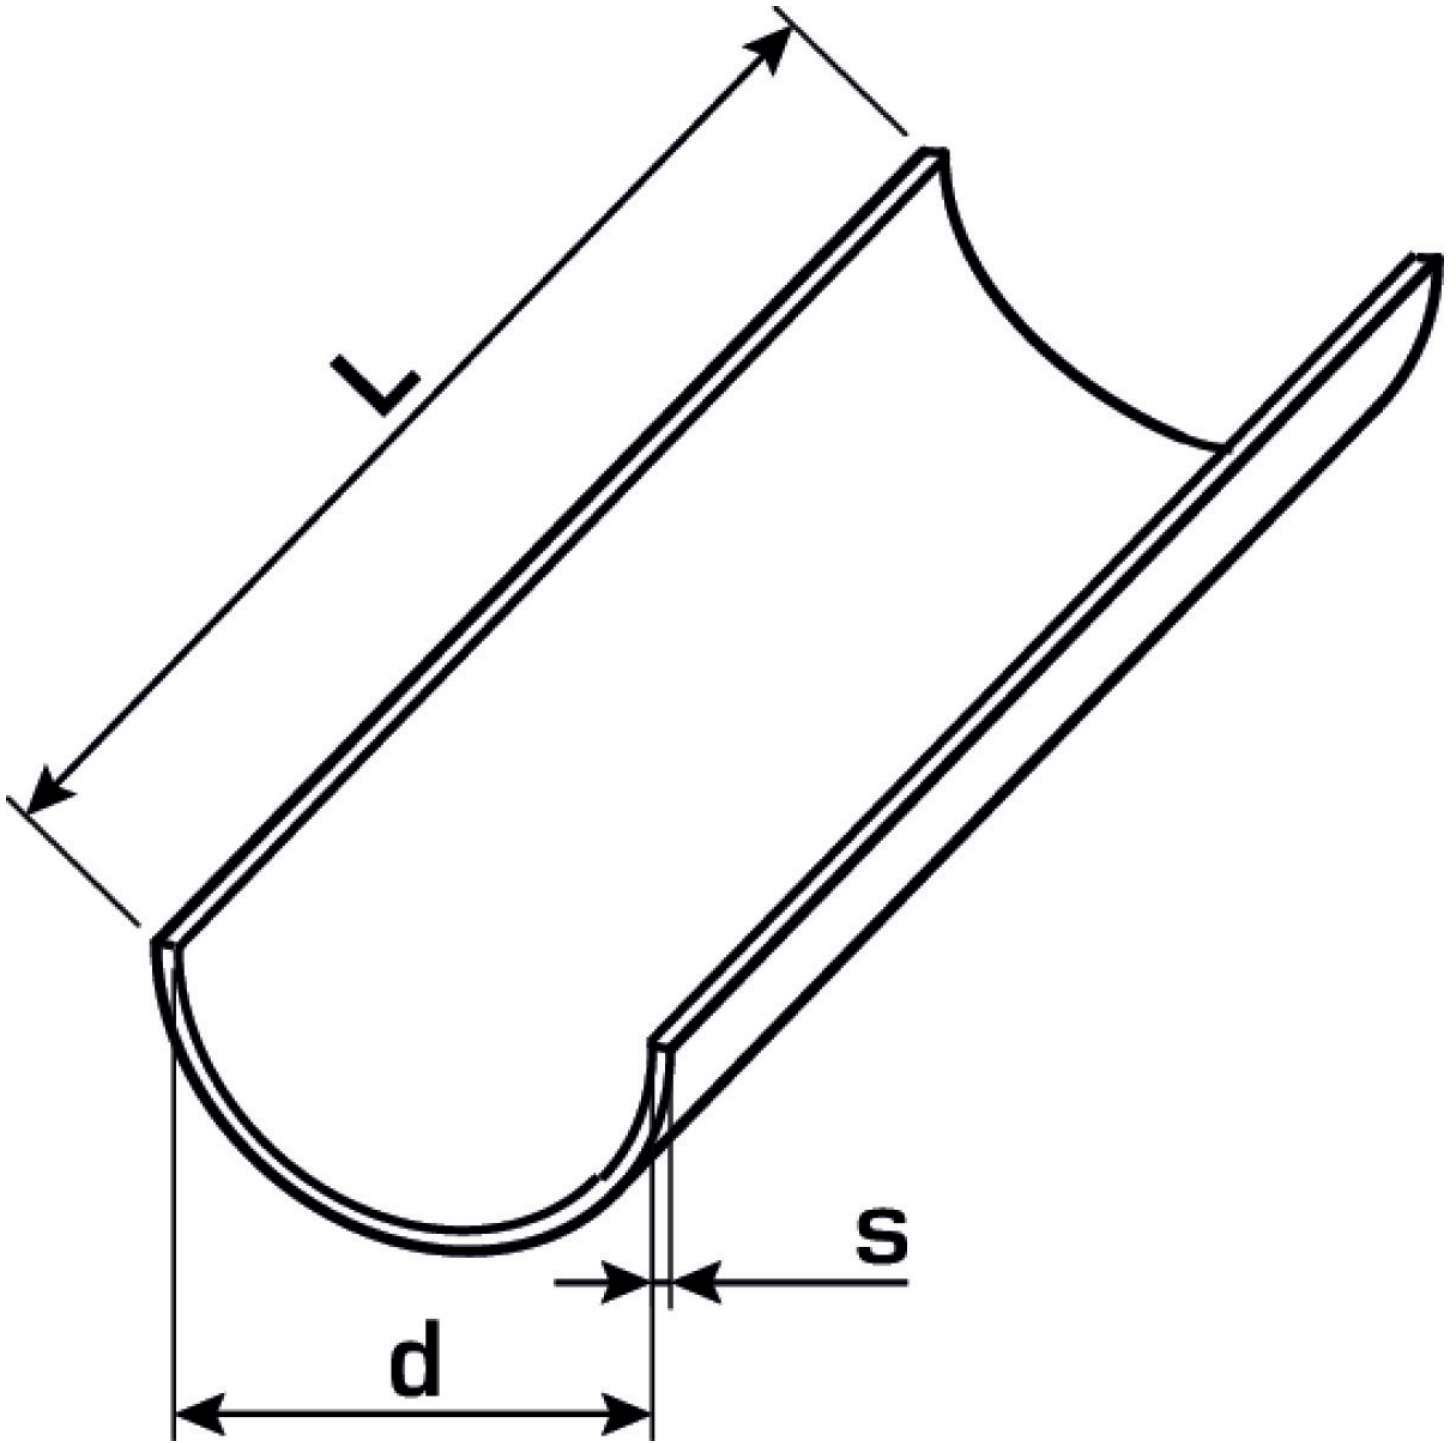

KELEN

K88 KELIT pipe channel 90

2672000

Areas of application

Pipe channel made of galvanized sheet metal, dimensions d16, 20, 25 and 32mm, self-clamping on pipe design length 2m

Specifications

Article information

colour Zink

Product information

VPE1 20 BND

L 2 m

weight 0,877 KGM

text KELIT pipe channel

INTRNR 72123000

main material group KELEN

material group KELEN accessories

code K88

Art. No	label	L1 m
2672000	90	2