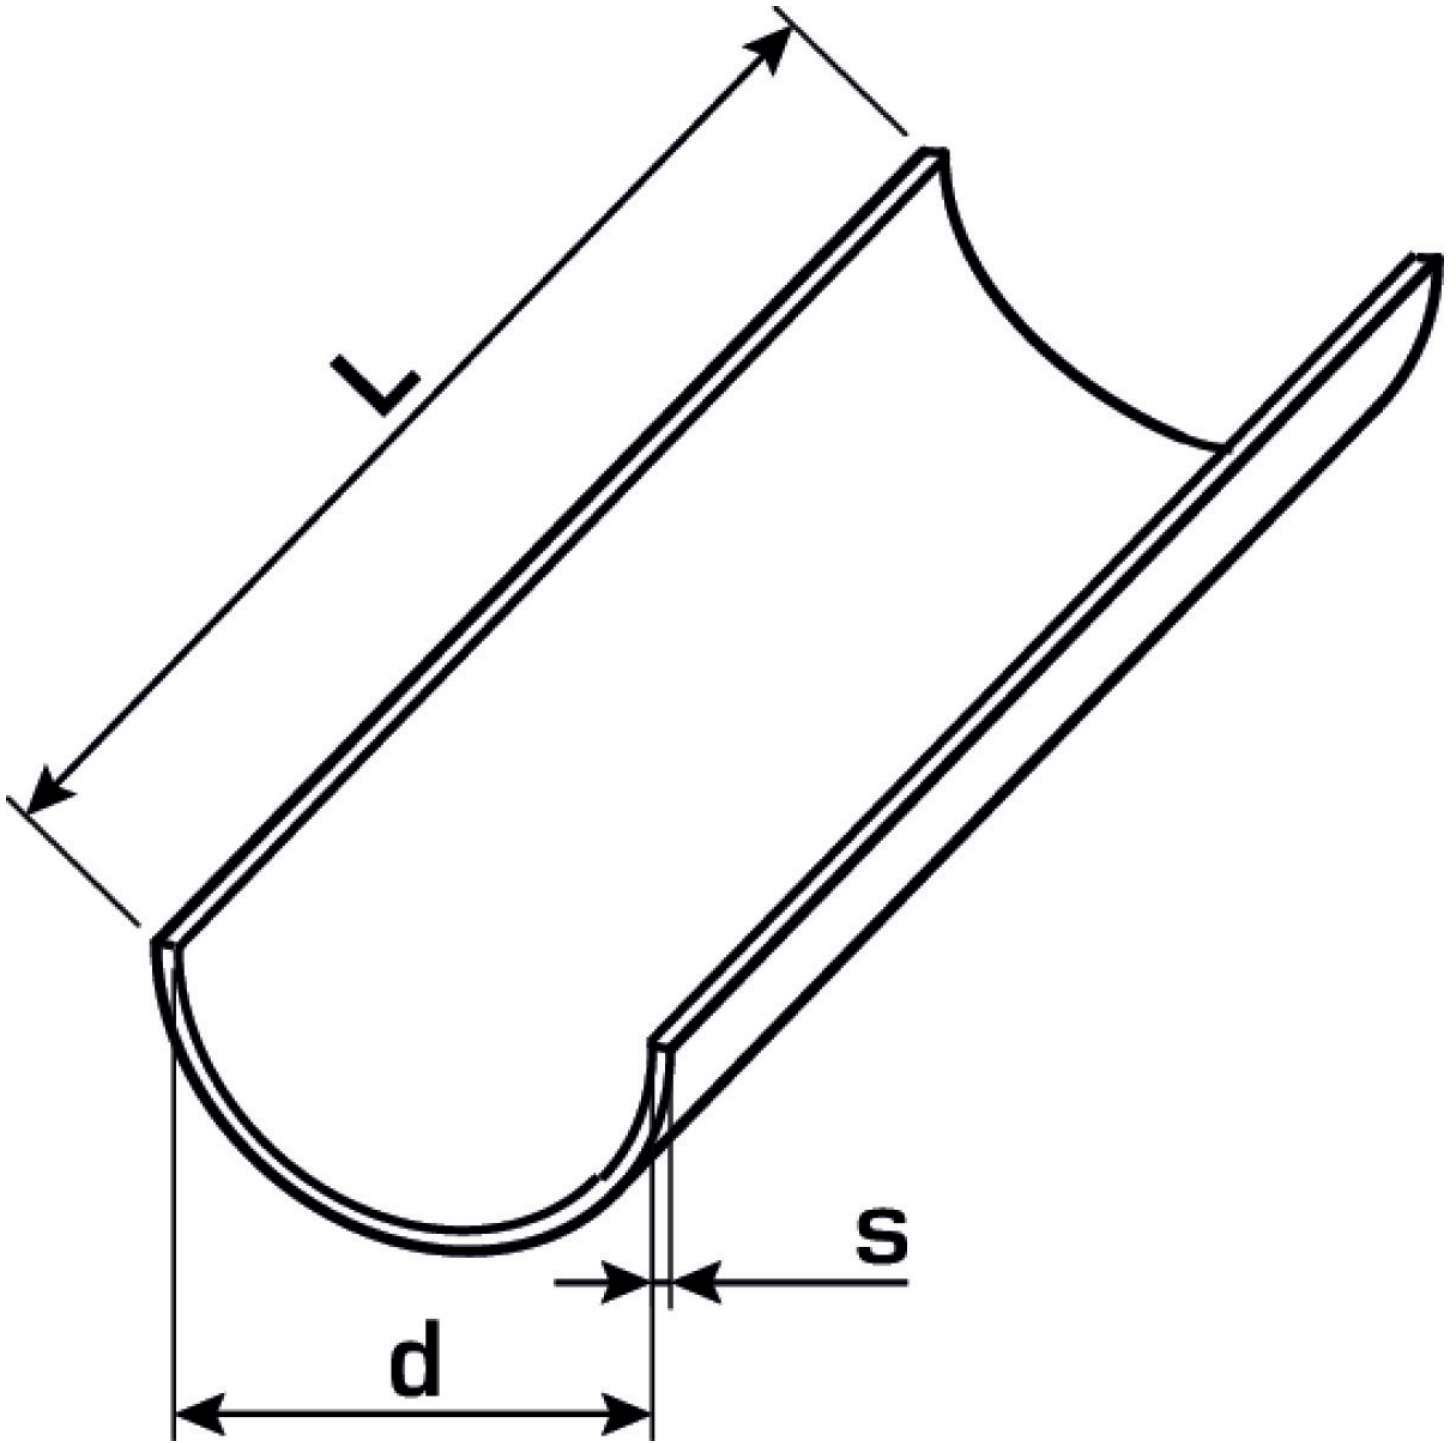

Art. No	label	L1 m
2672100	110	2