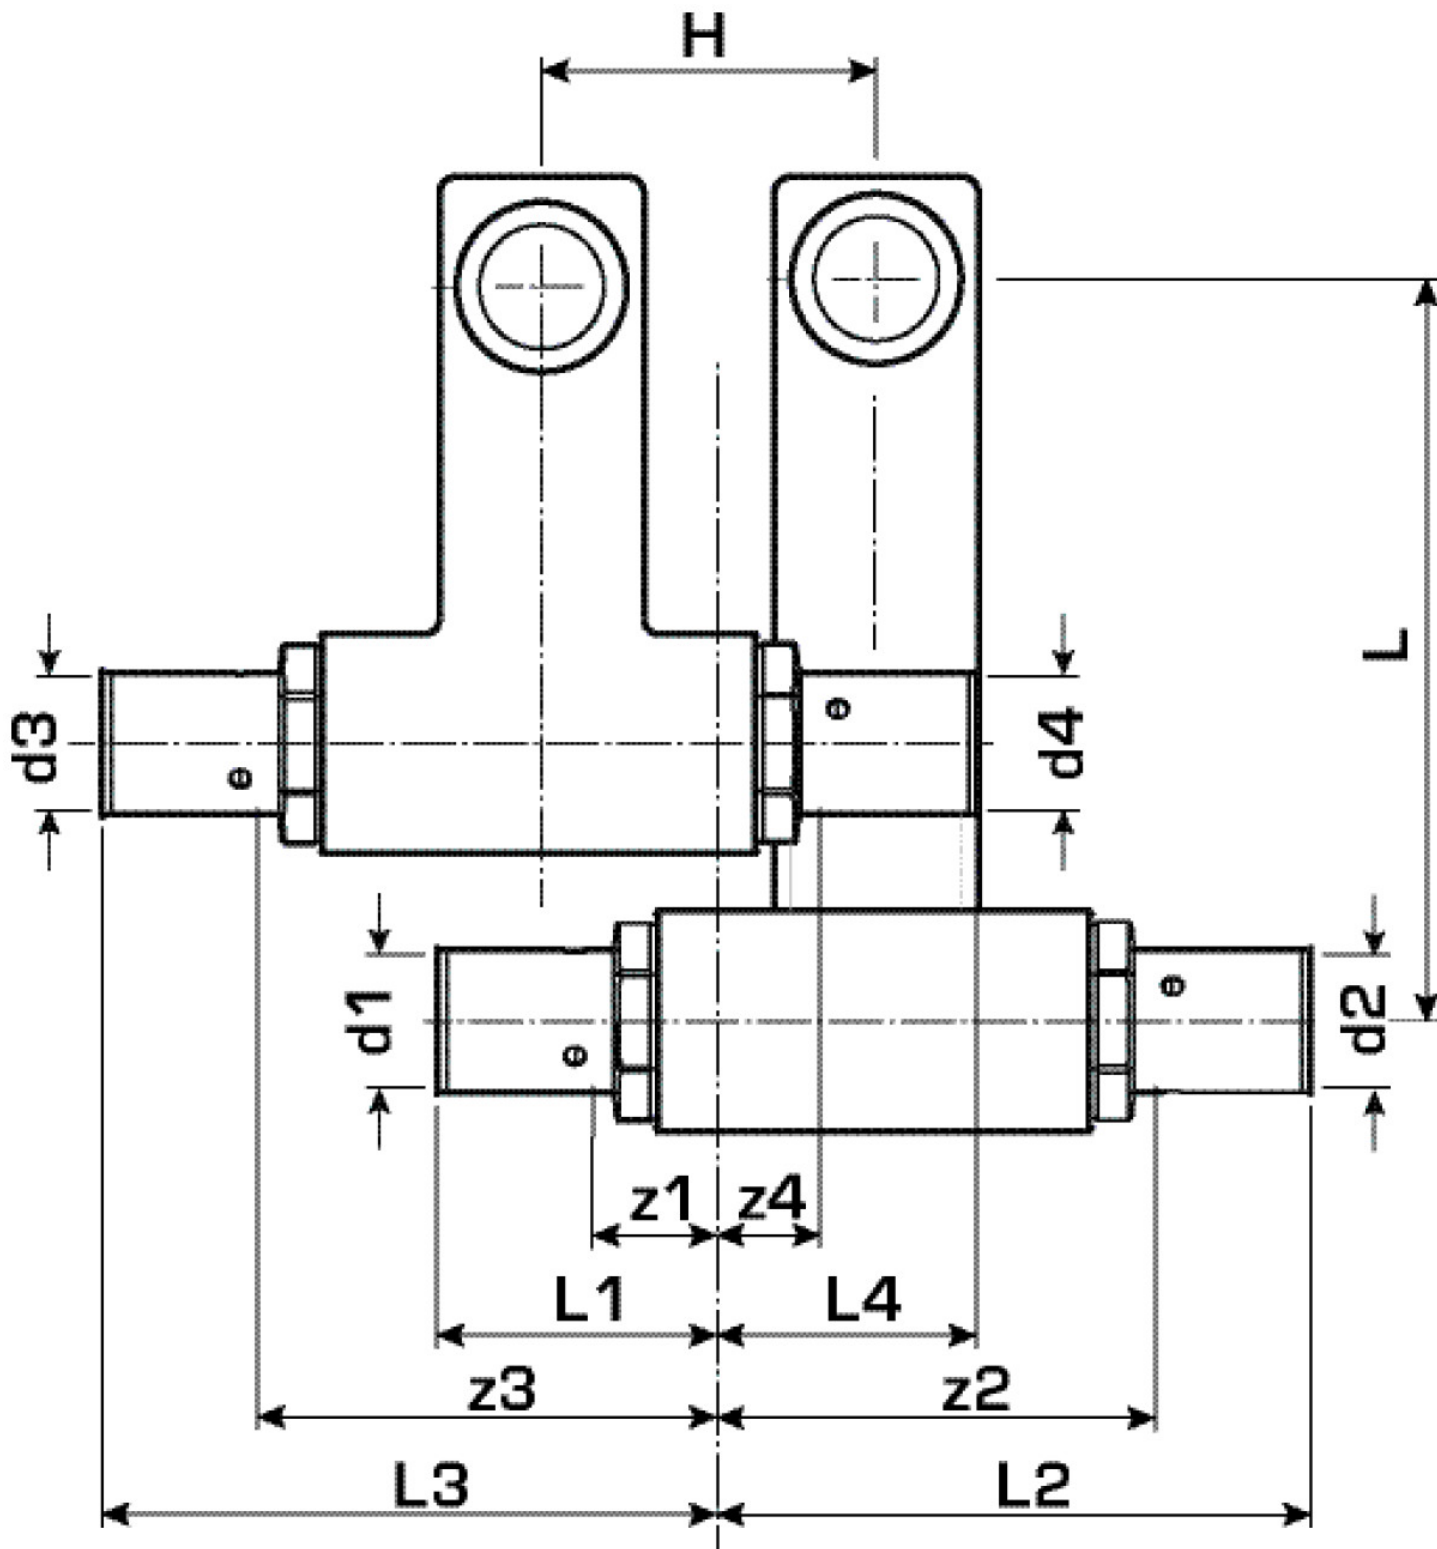

KELOX

KM435 KELOX SB connecting set 16x1/2"x16

9825220

Areas of application

Skirting board radiator connecting set with press adapters; made of non-porous metallised brass, incl. support sleeves with O-rings and stainless steel press-fit sleeves for radiator connections with 1/2" male thread

Specifications

Article information

port 1	Pressing socket
port 2	Pressing socket
execution	Miscellaneous
press contour	U

Product information

VPE1	1,00 KT1
weight	0,911 KGM
text	KELOX SB connecting set
INTRNR	74122000
main material group	KELOX
material group	KELOX metal fittings
code	KM435

Art. No	label	d5 Inche	d6 Inche	d1 mm	d2 mm	d3 mm	d4 mm	L1 mm	L2 mm	L3 mm	L4 mm	z1 mm	z2 mm	z3 mm	z4 mm	h mm
98252	16x1/2"	1/2" (15)	1/2" (15)	16	16	16	16	29	77	77	30	9	56	57	10	95

KE KELIT GmbH

A 4020 Linz, Ignaz-Mayer-Straße 17, Austria, Europe