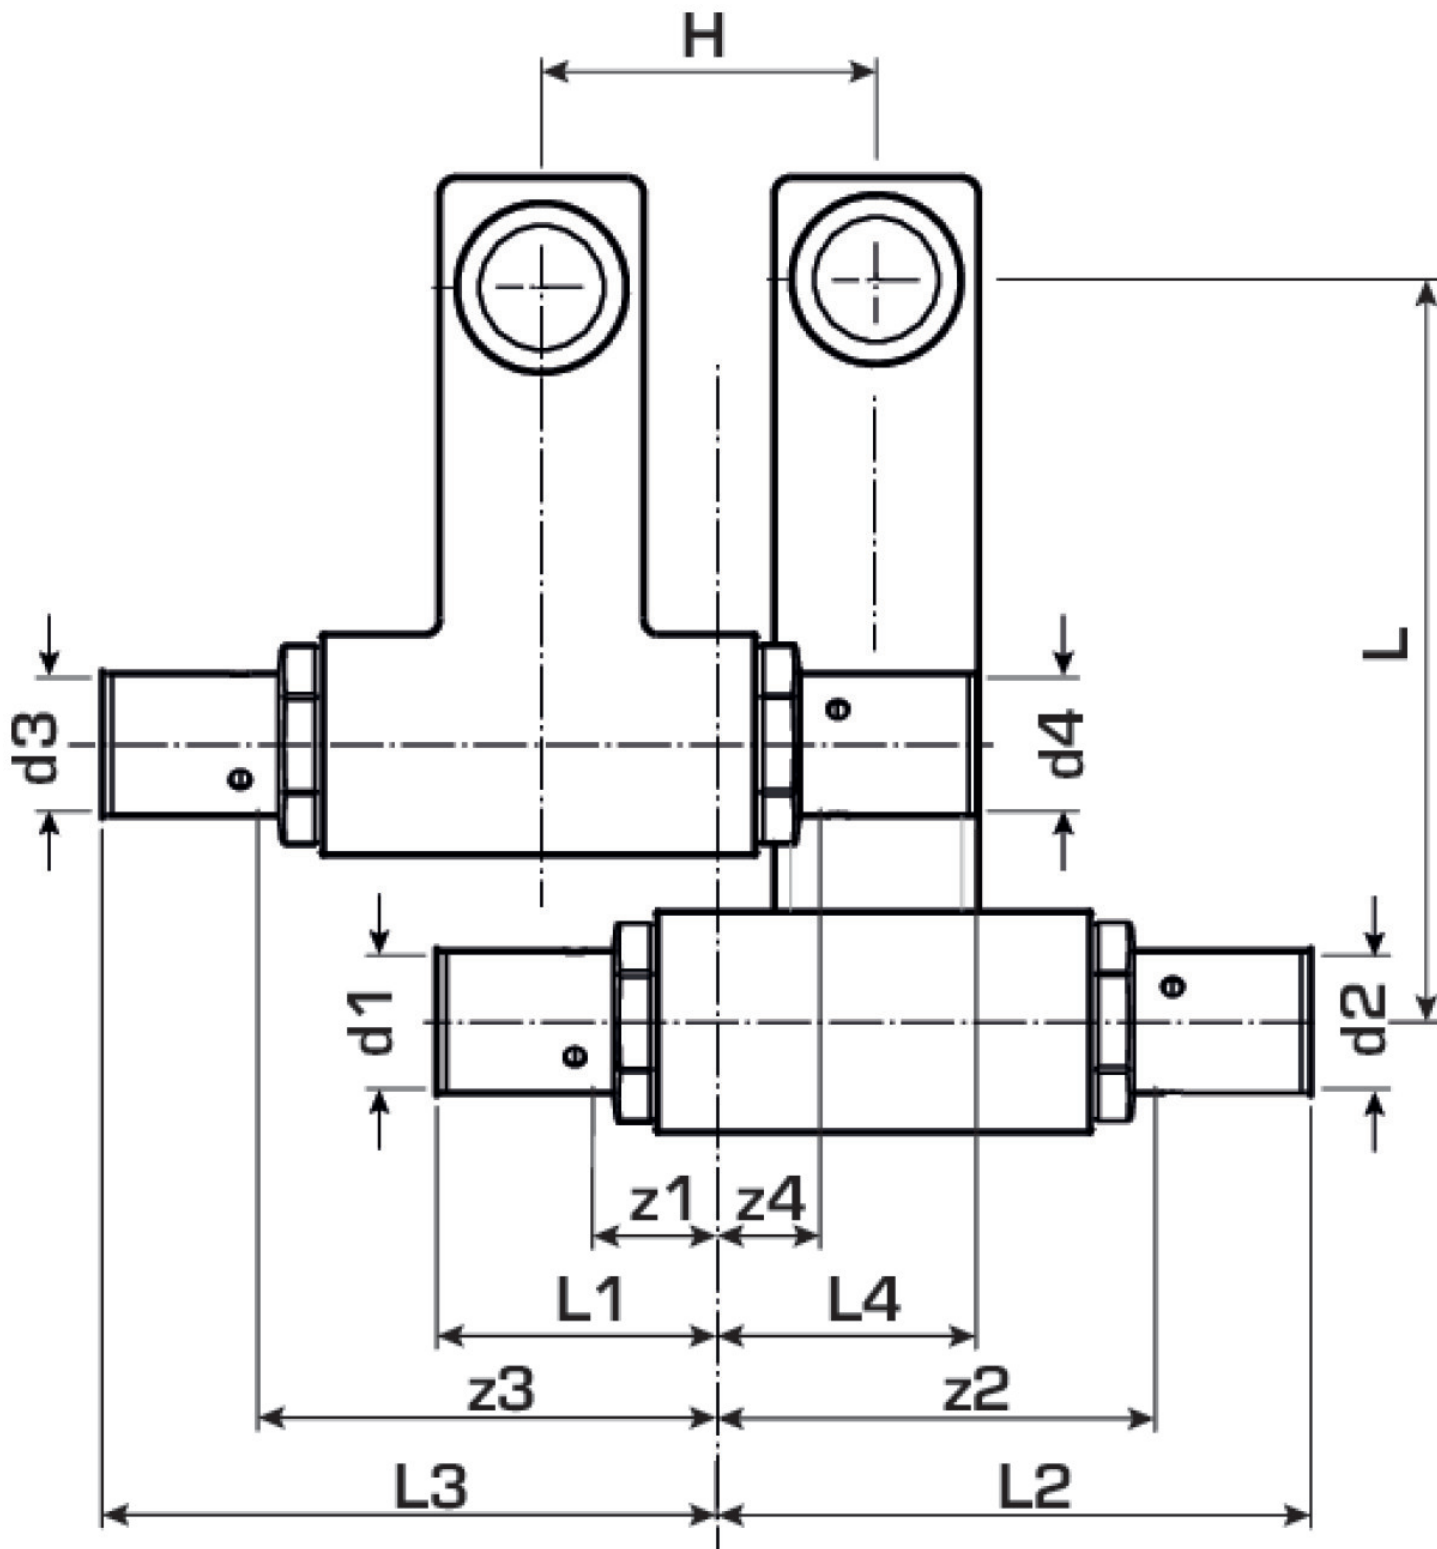

## KM435 KELOX SL connecting set 16x1/2"x16

9825220

### Areas of application

Skirting board radiator connecting set with press adaptors; made of non-porous metallized brass, incl. support sleeves with O-rings and stainless steel press-fit sleeves for radiator connections with 1/2" male thread

## Product information

VPE1	1 KT1
weight	0,911 KGM
text	KELOX SL connecting set
INTRNR	74122000
main material group	KELOX
material group	KELOX metal fittings
code	KM435

Art. No	label	d5 Inche	d6 Inche	d1 mm	d2 mm	d3 mm	d4 mm	L1	L2	L3	L4	z1	z2	z3	z4	h
98252	16x1/2	1/2" (15)	1/2" (15)	16	16	16	16	29	77	77	30	9	56	57	10	95