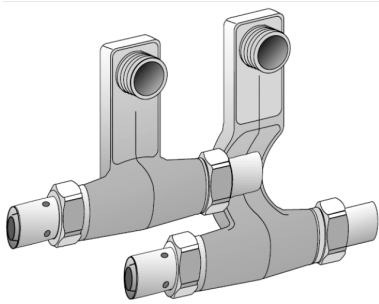

KELOX

KM435 KELOX SB connecting set 16x1/2"x16

9825220

Areas of application

Skirting board radiator connecting set with press adapters; made of non-porous metallised brass, incl. support sleeves with O-rings and stainless steel press-fit sleeves for radiator connections with 1/2" male thread

Specifications

Article information

port 1	Pressing socket
port 2	Pressing socket
execution	Miscellaneous
press contour	U

Product information

VPE1	1,00 KT1
weight	0,911 KGM
text	KELOX SB connecting set
INTRNR	74122000
main material group	KELOX
material group	KELOX metal fittings
code	KM435

Art. No	label	d5 Inche	d6 Inche	d1 mm	d2 mm	d3 mm	d4 mm	L1 mm	L2 mm	L3 mm	L4 mm	z1 mm	z2 mm	z3 mm	z4 mm	h mm
98252	16x1/2"	1/2" (15)	1/2" (15)	16	16	16	16	29	77	77	30	9	56	57	10	95

KE KELIT GmbH

A 4020 Linz, Ignaz-Mayer-Straße 17, Austria, Europe