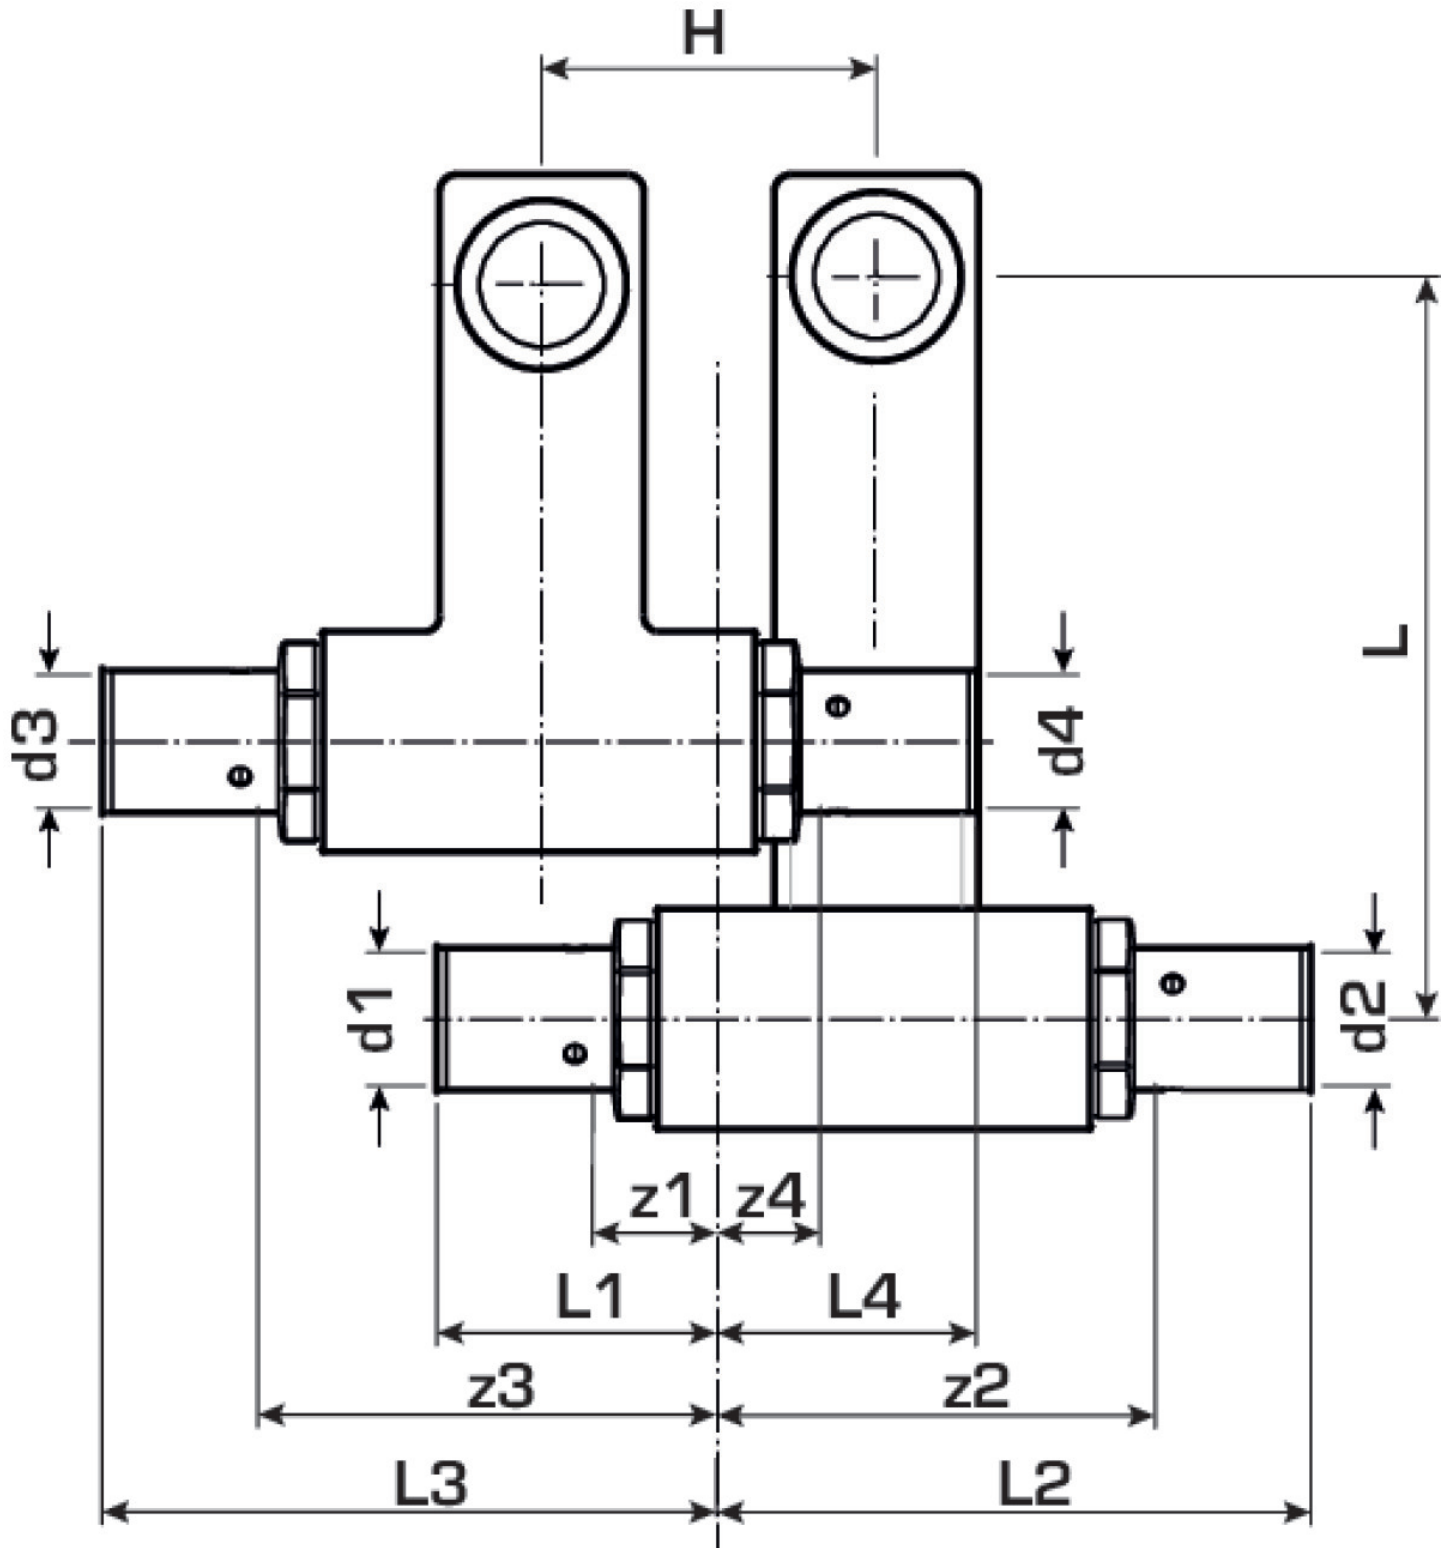

## KM435 KELOX SL connecting set 16x1/2"xST

9825200

### Areas of application

Skirting board radiator connecting set with press adaptors; made of non-porous metallized brass, incl. support sleeves with O-rings and stainless steel press-fit sleeves for radiator connections with 1/2" male thread

## Product information

VPE1	1 KT1
weight	0,856 KGM
text	KELOX SL connecting set
INTRNR	74122000
main material group	KELOX
material group	KELOX metal fittings
code	KM435

Art. No	label	d5 Inches	d6 Inches	d2 mm	d4 mm	L1	L2	L3	L4	z1	z2	z3	z4	h
982520	16x1/2	1/2" (15)	1/2" (15)	16	16	8	77	56	28	2	72	52	10	95