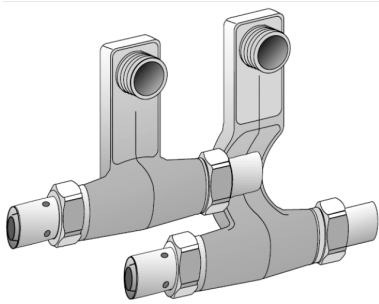

## KM435 KELOX SL connecting set 16x1/2"xST

9825200

### Areas of application

Skirting board radiator connecting set with press adaptors; made of non-porous metallized brass, incl. support sleeves with O-rings and stainless steel press-fit sleeves for radiator connections with 1/2" male thread

## Product information

VPE1	1 KT1
weight	0,856 KGM
text	KELOX SL connecting set
INTRNR	74122000
main material group	KELOX
material group	KELOX metal fittings
code	KM435

Art. No	label	d5 Inches	d6 Inches	d2 mm	d4 mm	L1	L2	L3	L4	z1	z2	z3	z4	h
982520	16x1/2	1/2" (15)	1/2" (15)	16	16	8	77	56	28	2	72	52	10	95