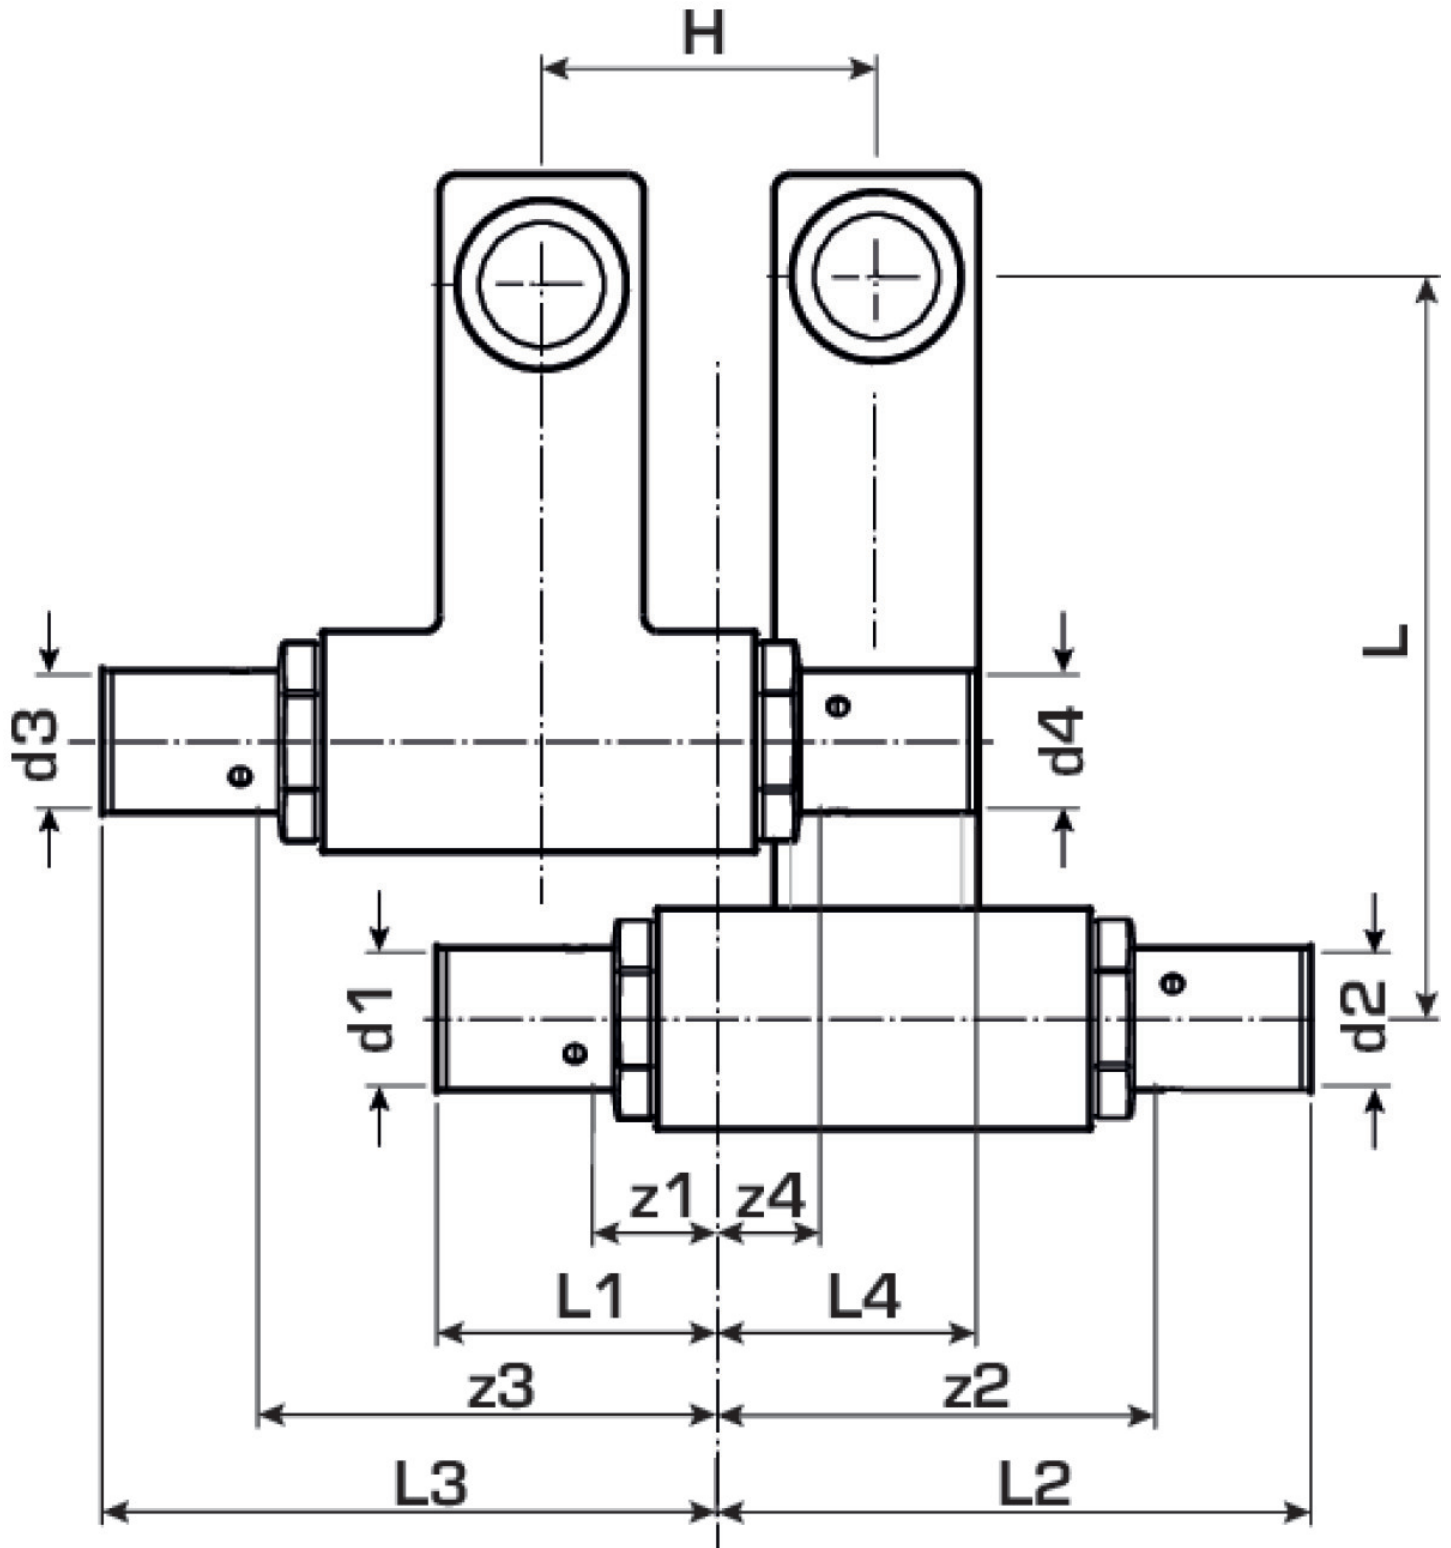

## KM435 KELOX SL connecting set STx1/2"x16

9805220

### Areas of application

Skirting board radiator connecting set with press adaptors; made of non-porous metallized brass, incl. support sleeves with O-rings and stainless steel press-fit sleeves for radiator connections with 1/2" male thread

## Product information

VPE1	1 KT1
weight	0,856 KGM
text	KELOX SL connecting set
INTRNR	74122000
main material group	KELOX
material group	KELOX metal fittings
code	KM435

Art. No	label	d5 Inche	d6 Inche	d1 mm	d2 mm	d3 mm	d4 mm	L1	L2	L3	L4	z1	z2	z3 mm	z4	h
98052	STx1/	1/2" (15)	1/2" (15)	25	25	25	25	40	89	88	39	13	61	60	10	95