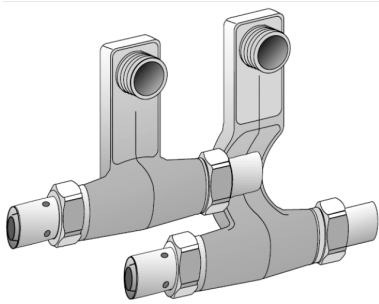

KELOX

KM435 KELOX SB connecting set STx1/2"x16

9805220

Areas of application

Skirting board radiator connecting set with press adapters; made of non-porous metallised brass, incl. support sleeves with O-rings and stainless steel press-fit sleeves for radiator connections with 1/2" male thread

Specifications

Article information

port 1	Pressing socket
port 2	Pressing socket
execution	Miscellaneous
press contour	U

Product information

VPE1	1,00 KT1
weight	0,856 KGM
text	KELOX SB connecting set
INTRNR	74122000
main material group	KELOX
material group	KELOX metal fittings
code	KM435

Art. No	label	d5 Inche	d6 Inche	d1 mm	d2 mm	d3 mm	d4 mm	L1 mm	L2 mm	L3 mm	L4 mm	z1 mm	z2 mm	z3 mm	z4 mm	h mm
98052	STx1/	1/2" (15)	1/2" (15)	25	25	25	25	40	89	88	39	13	61	60	10	95

KE KELIT GmbH

A 4020 Linz, Ignaz-Mayer-Straße 17, Austria, Europe