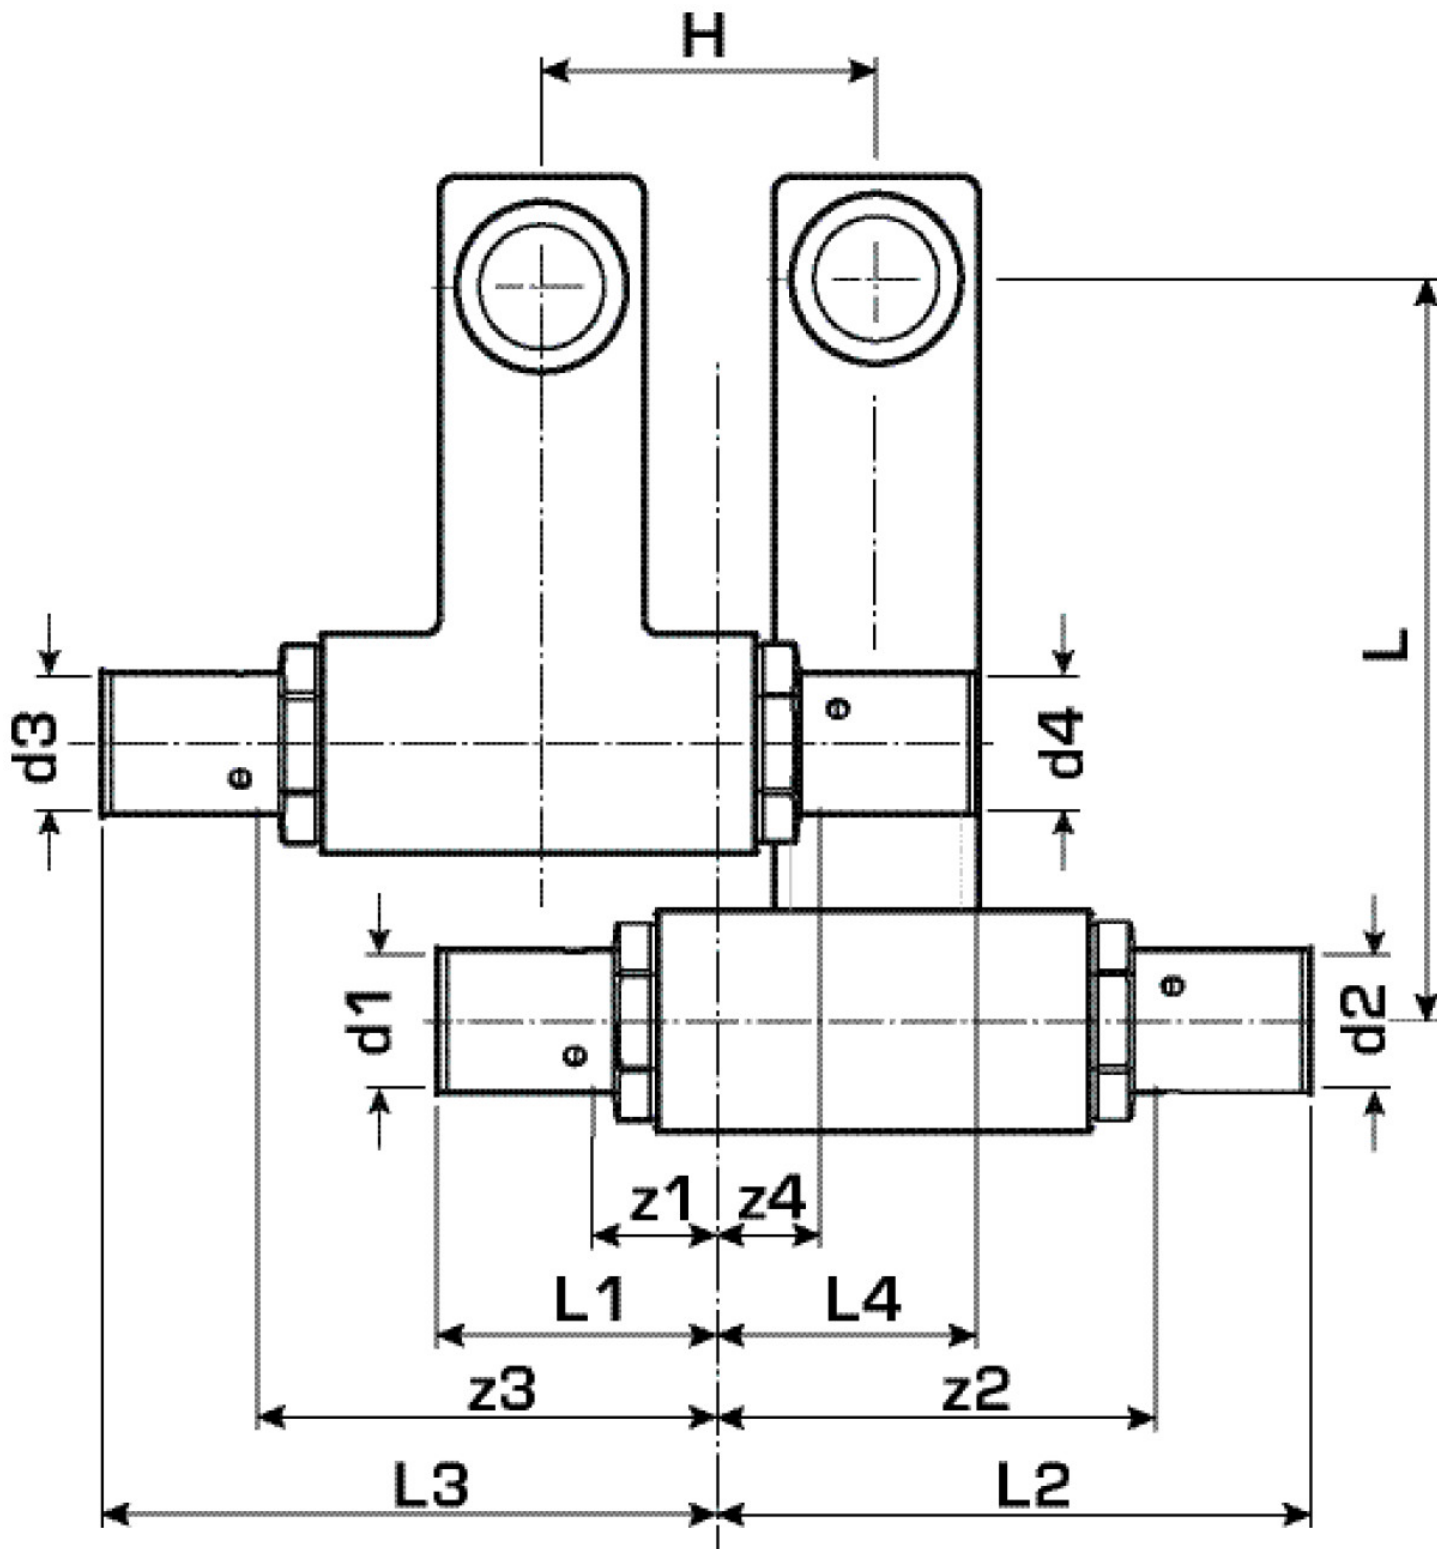

KELOX

KM435 KELOX SB connecting set 16x1/2"x20

9825240

Areas of application

Skirting board radiator connecting set with press adapters; made of non-porous metallised brass, incl. support sleeves with O-rings and stainless steel press-fit sleeves for radiator connections with 1/2" male thread

Specifications

Article information

port 1	Pressing socket
port 2	Pressing socket
execution	Miscellaneous
press contour	U

Product information

VPE1	1,00 KT1
weight	0,923 KGM
text	KELOX SB connecting set
INTRNR	74122000
main material group	KELOX
material group	KELOX metal fittings
code	KM435

Art. No	label	d5 Inches	d6 Inches	d1 mm	d3 mm	L1 mm	L2 mm	L3 mm	L4 mm	z1 mm	z2 mm	z3 mm	z4 mm	h mm
98252	16x1/2	1/2" (15)	1/2" (15)	16	16	28	57	77	9	10	52	57	4	95

KE KELIT GmbH

A 4020 Linz, Ignaz-Mayer-Straße 17, Austria, Europe