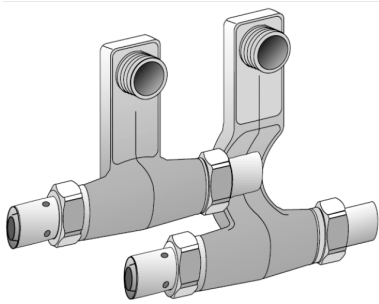

KELOX

KM435 KELOX SB connecting set 16x1/2"x20

9825240

Areas of application

Skirting board radiator connecting set with press adapters; made of non-porous metallised brass, incl. support sleeves with O-rings and stainless steel press-fit sleeves for radiator connections with 1/2" male thread

Specifications

Article information

port 1	Pressing socket
port 2	Pressing socket
execution	Miscellaneous
press contour	U

Product information

VPE1	1,00 KT1
weight	0,923 KGM
text	KELOX SB connecting set
INTRNR	74122000
main material group	KELOX
material group	KELOX metal fittings
code	KM435

Art. No	label	d5 Inches	d6 Inches	d1 mm	d3 mm	L1 mm	L2 mm	L3 mm	L4 mm	z1 mm	z2 mm	z3 mm	z4 mm	h mm
98252	16x1/2	1/2" (15)	1/2" (15)	16	16	28	57	77	9	10	52	57	4	95

KE KELIT GmbH

A 4020 Linz, Ignaz-Mayer-Straße 17, Austria, Europe