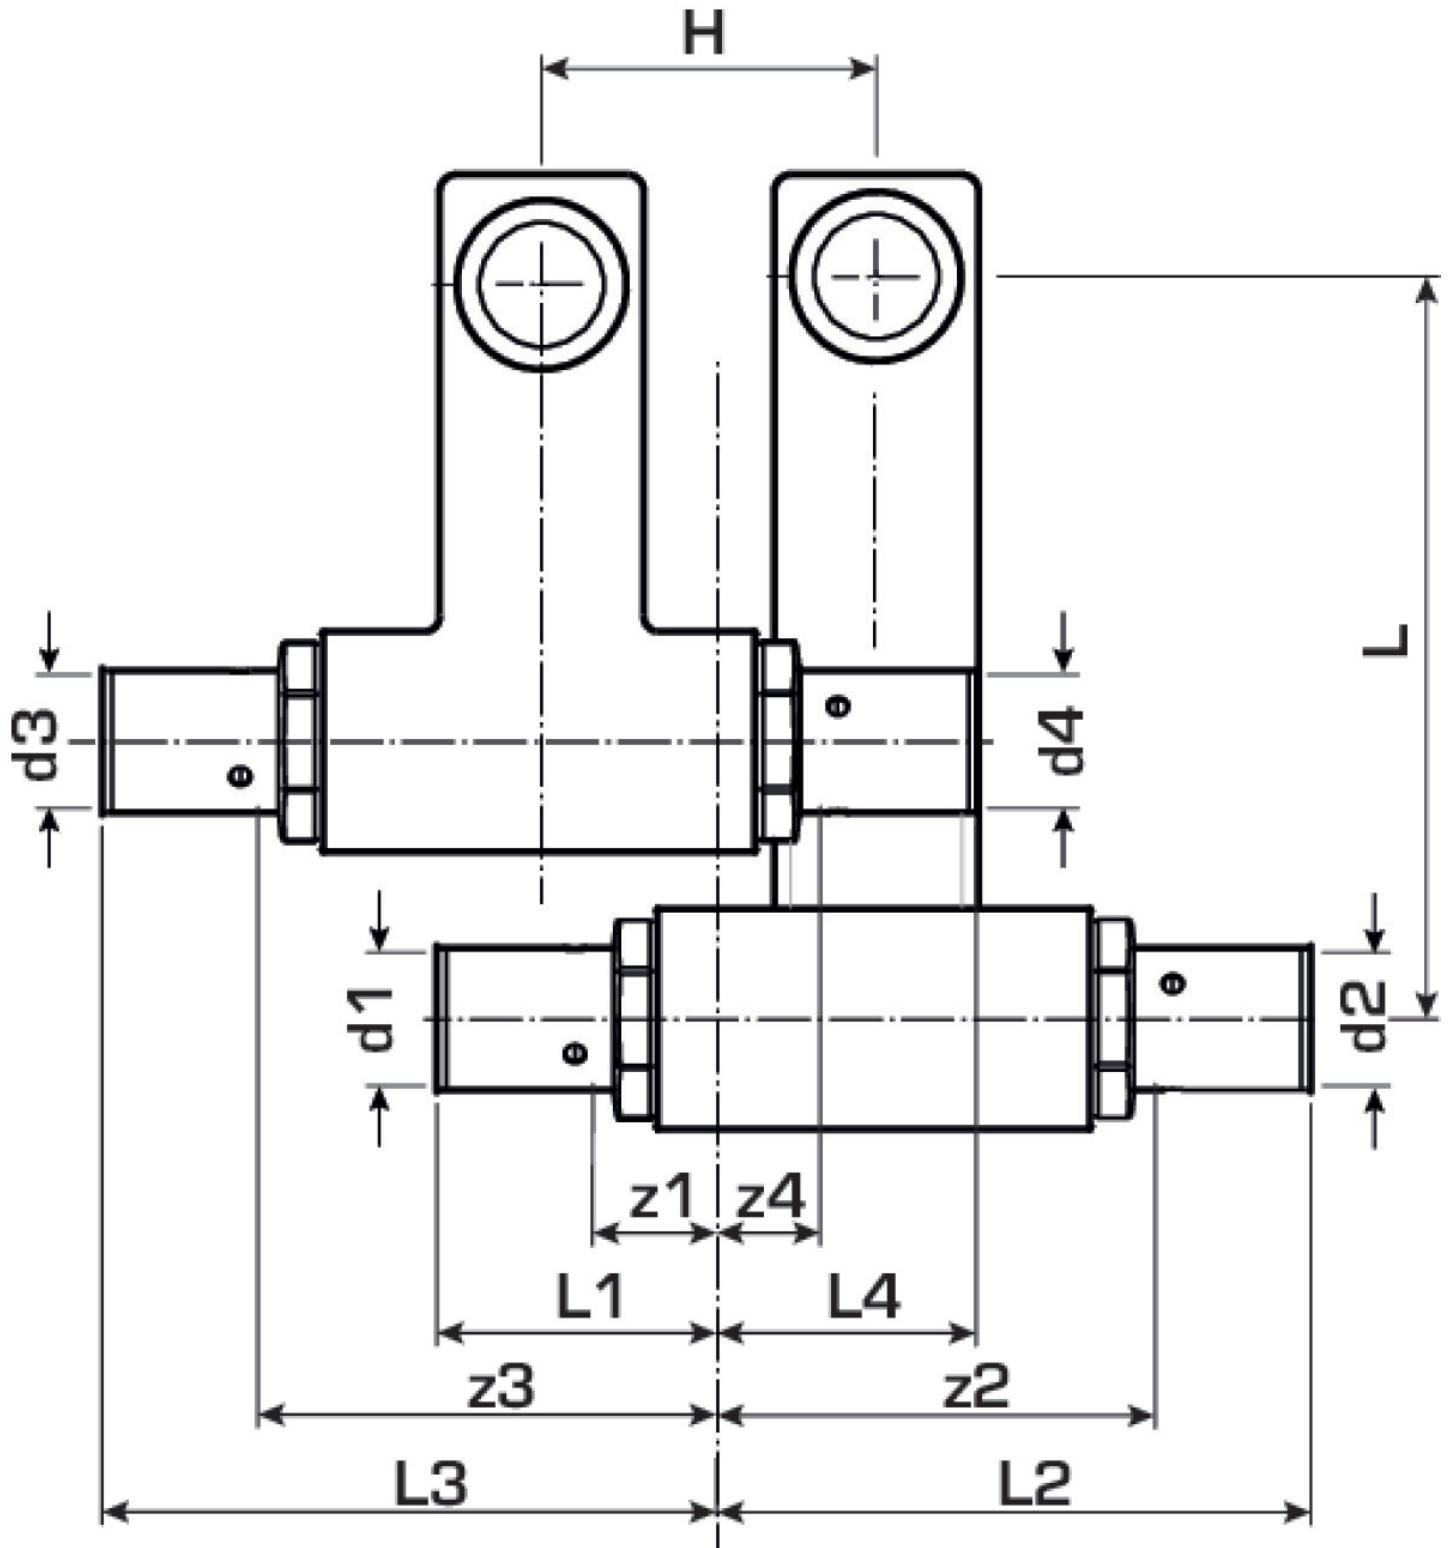

## KM435 KELOX SL connecting set 20x1/2"x20

9845240

### Areas of application

Skirting board radiator connecting set with press adaptors; made of non-porous metallized brass, incl. support sleeves with O-rings and stainless steel press-fit sleeves for radiator connections with 1/2" male thread

## Product information

VPE1	1 KT1
weight	0,93 KGM
text	KELOX SL connecting set
INTRNR	74122000
main material group	KELOX
material group	KELOX metal fittings
code	KM435

Art. No	label	d5 Inche	d6 Inche	d1 mm	d2 mm	d3 mm	d4 mm	L1	L2	L3	L4	z1 mm	z2 mm	z3 mm	z4 mm	h
98452	20x1/2	1/2" (15)	1/2" (15)	20	16	20	16	28	80	80	28	5	60	60	5	95