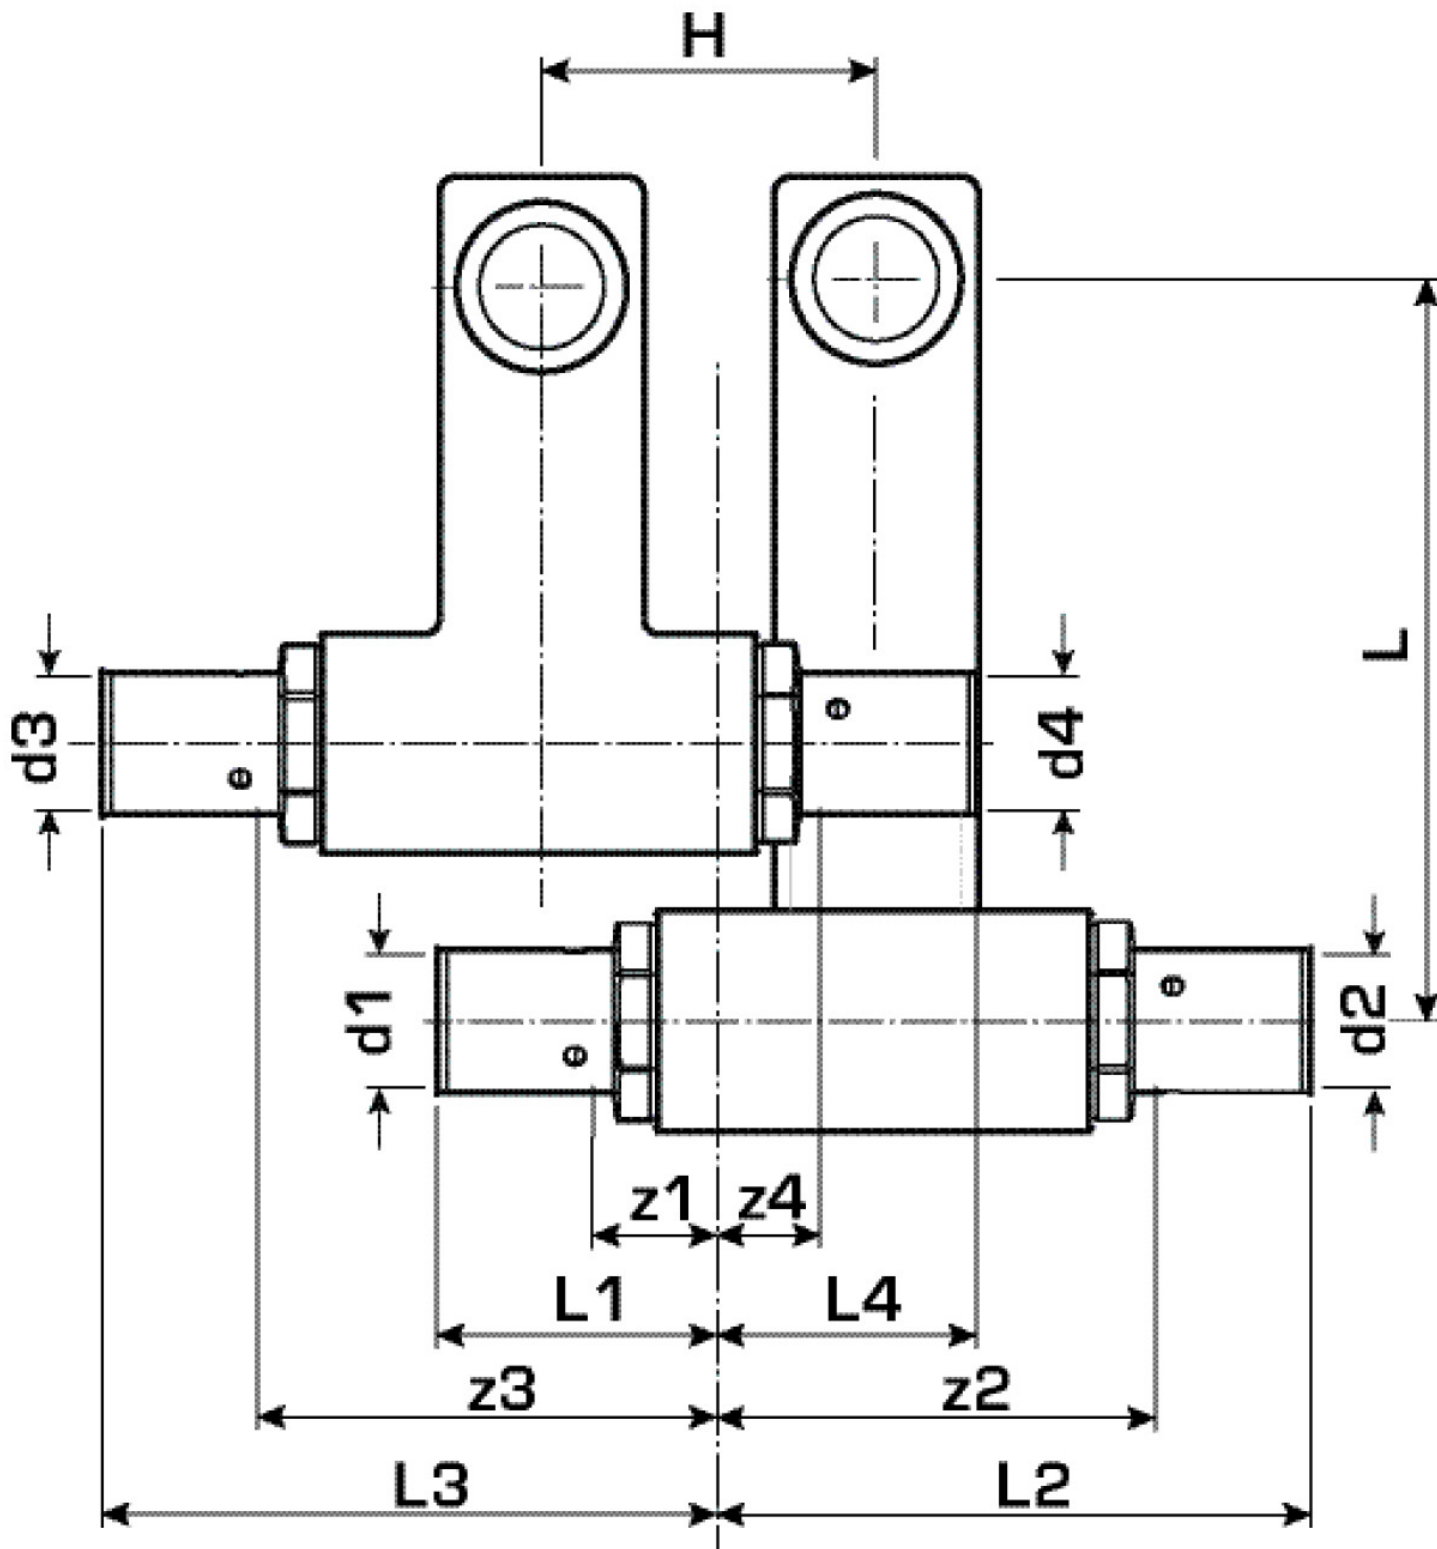

KELOX

KM435 KELOX SB connecting set 20x1/2"x25

9845250

Areas of application

Skirting board radiator connecting set with press adapters; made of non-porous metallised brass, incl. support sleeves with O-rings and stainless steel press-fit sleeves for radiator connections with 1/2" male thread

Specifications

Article information

port 1	Pressing socket
port 2	Pressing socket
execution	Miscellaneous
press contour	U

Product information

VPE1	1,00 KT1
weight	0,935 KGM
text	KELOX SB connecting set
INTRNR	74122000
main material group	KELOX
material group	KELOX metal fittings
code	KM435

Art. No	label	d5 Inche	d6 Inche	d1 mm	d2 mm	d3 mm	d4 mm	L1 mm	L2 mm	L3 mm	L4 mm	z1 mm	z2 mm	z3 mm	z4 mm	h mm
98452	20x1/2	1/2" (15)	1/2" (15)	20	20	20	20	28	75	62	36	5	56	10	5	95

KE KELIT GmbH

A 4020 Linz, Ignaz-Mayer-Straße 17, Austria, Europe